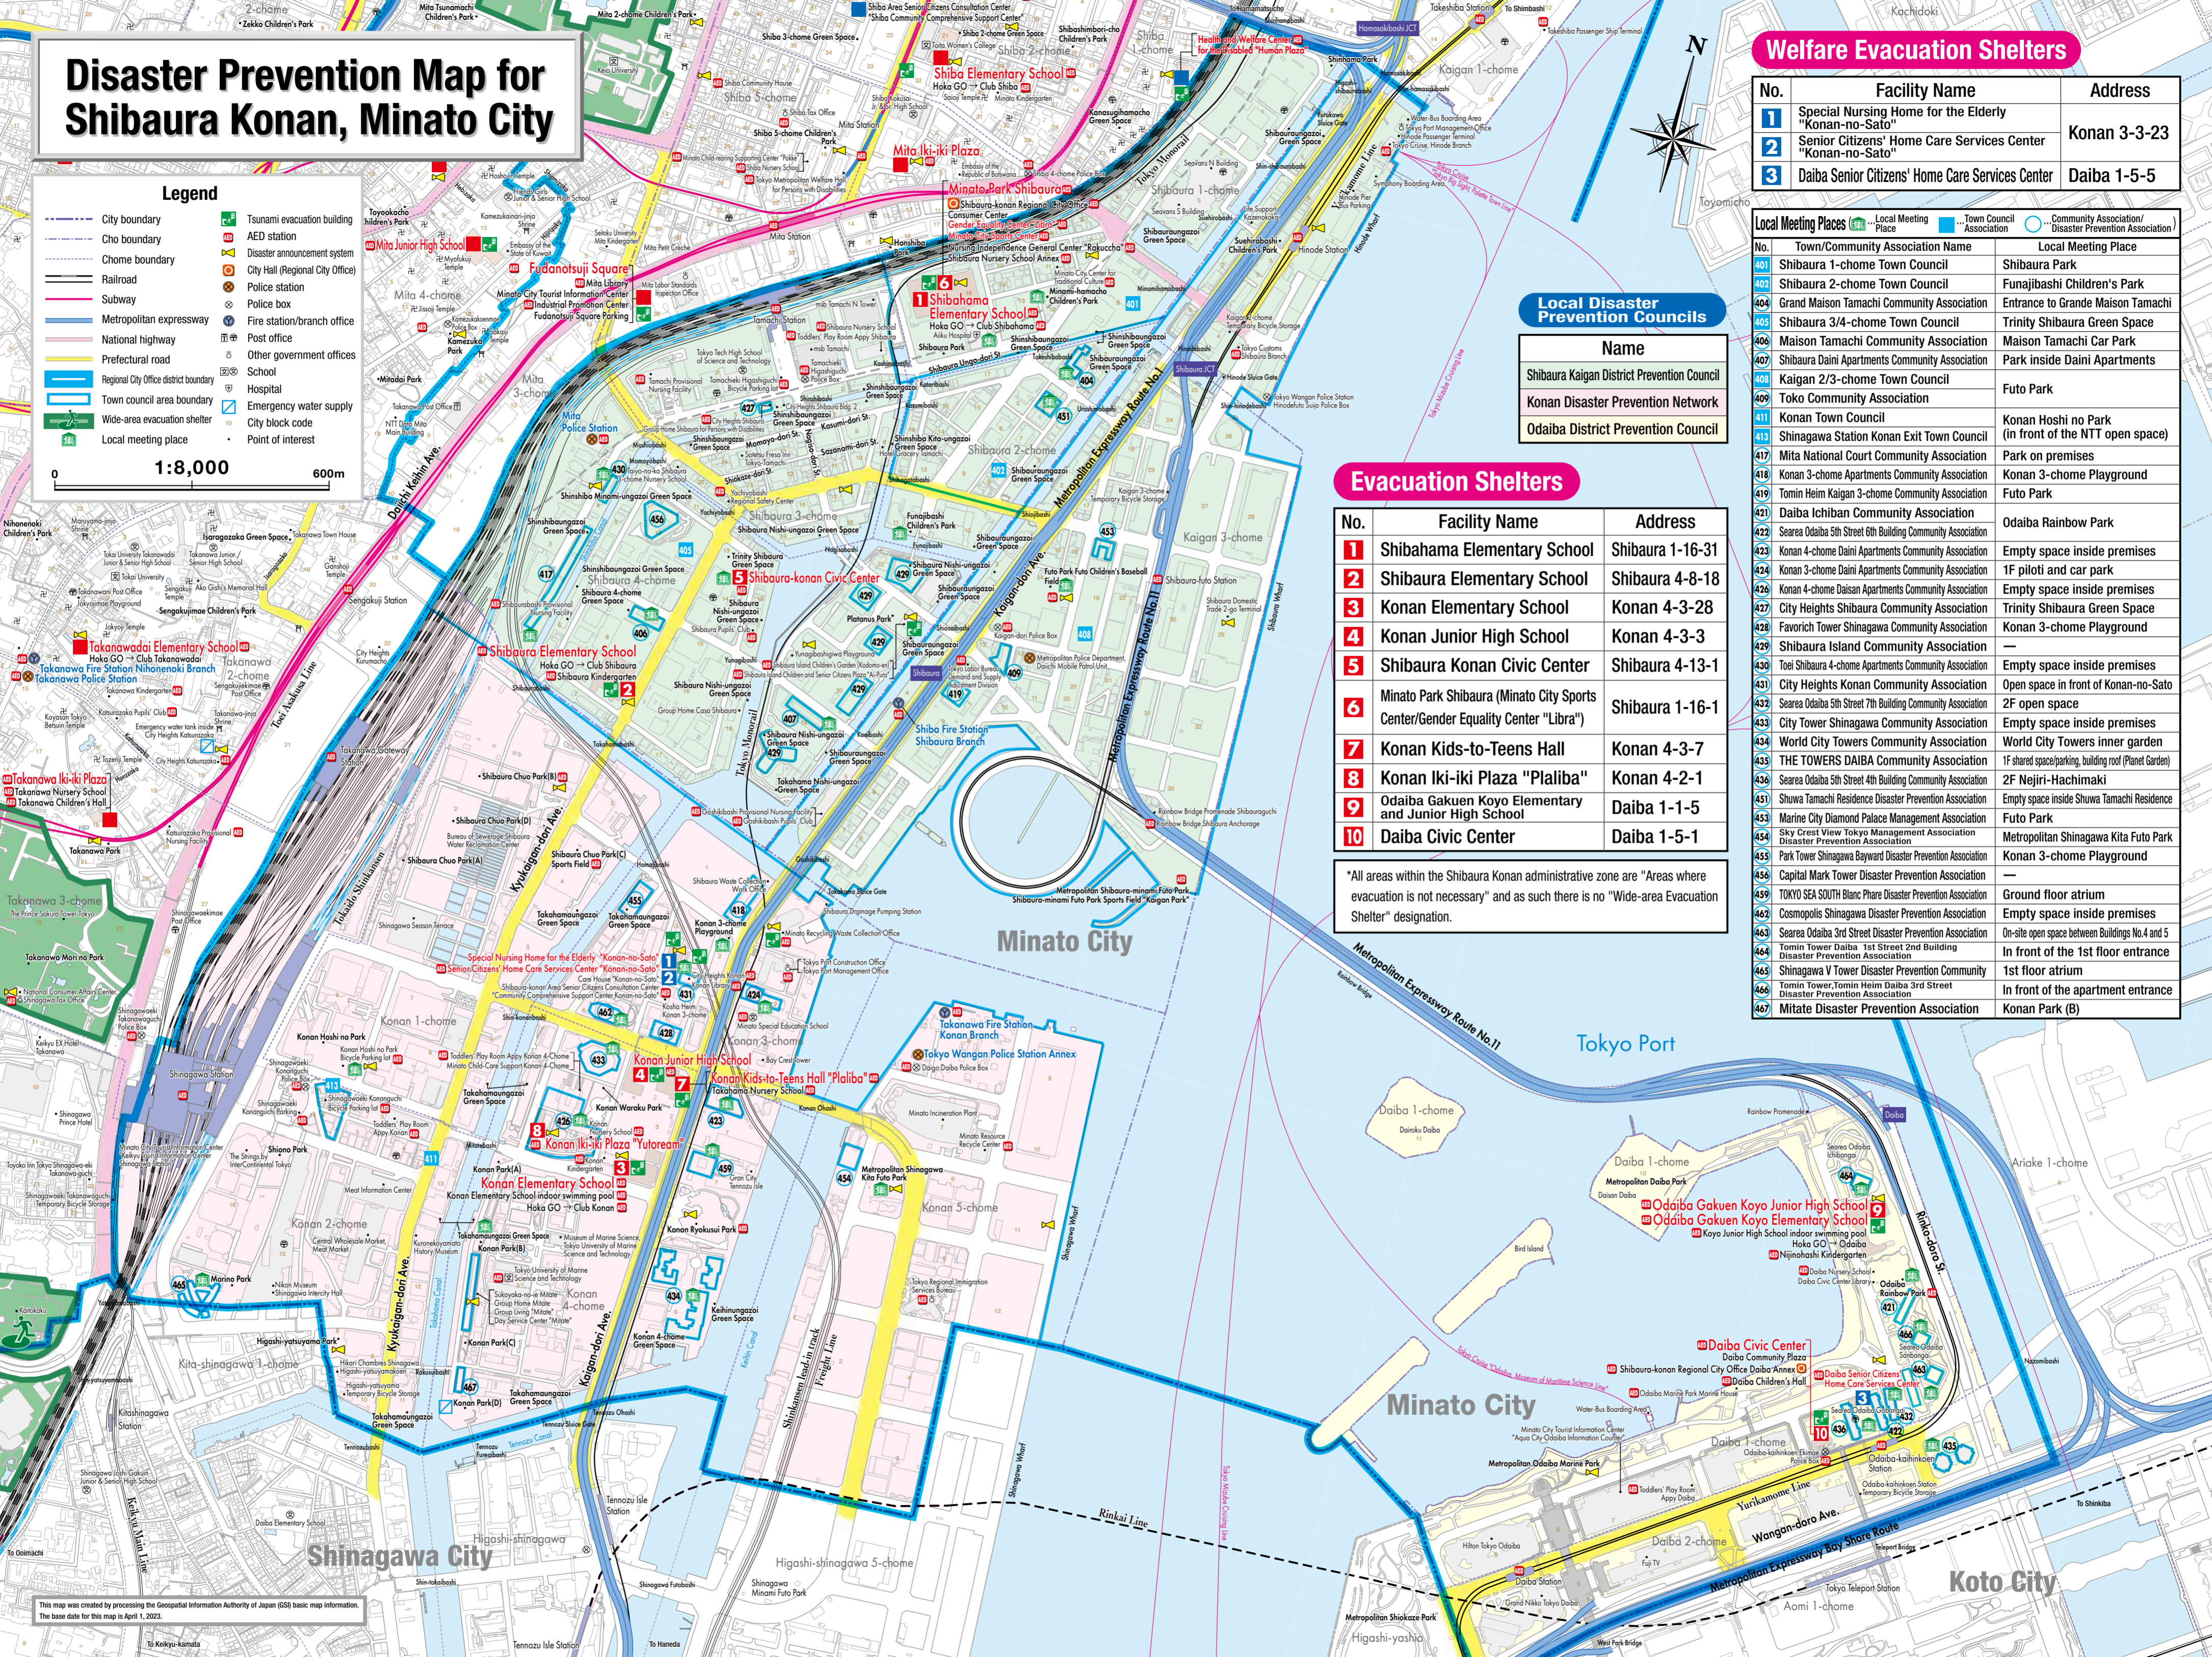

Disaster Prevention Map for Shibaura Konan, Minato City

Legend

- City boundary
- Cho boundary
- Chome boundary
- Railroad
- Subway
- Metropolitan expressway
- National highway
- Prefectural road
- Regional City Office district boundary
- Town council area boundary
- Wide-area evacuation shelter
- Local meeting place
- Tsunami evacuation building
- AED station
- Disaster announcement system
- City Hall (Regional City Office)
- Police station
- Police box
- Fire station/branch office
- Post station
- Other government offices
- School
- Hospital
- Emergency water supply
- City block code
- Point of interest

*All areas within the Shibaura Konan administrative zone are "Areas where evacuation is not necessary" and as such there is no "Wide-area Evacuation Shelter" designation.

This map was created by processing the Geospatial Information Authority of Japan (GSI) basic map information. The base date for this map is April 1, 2023.