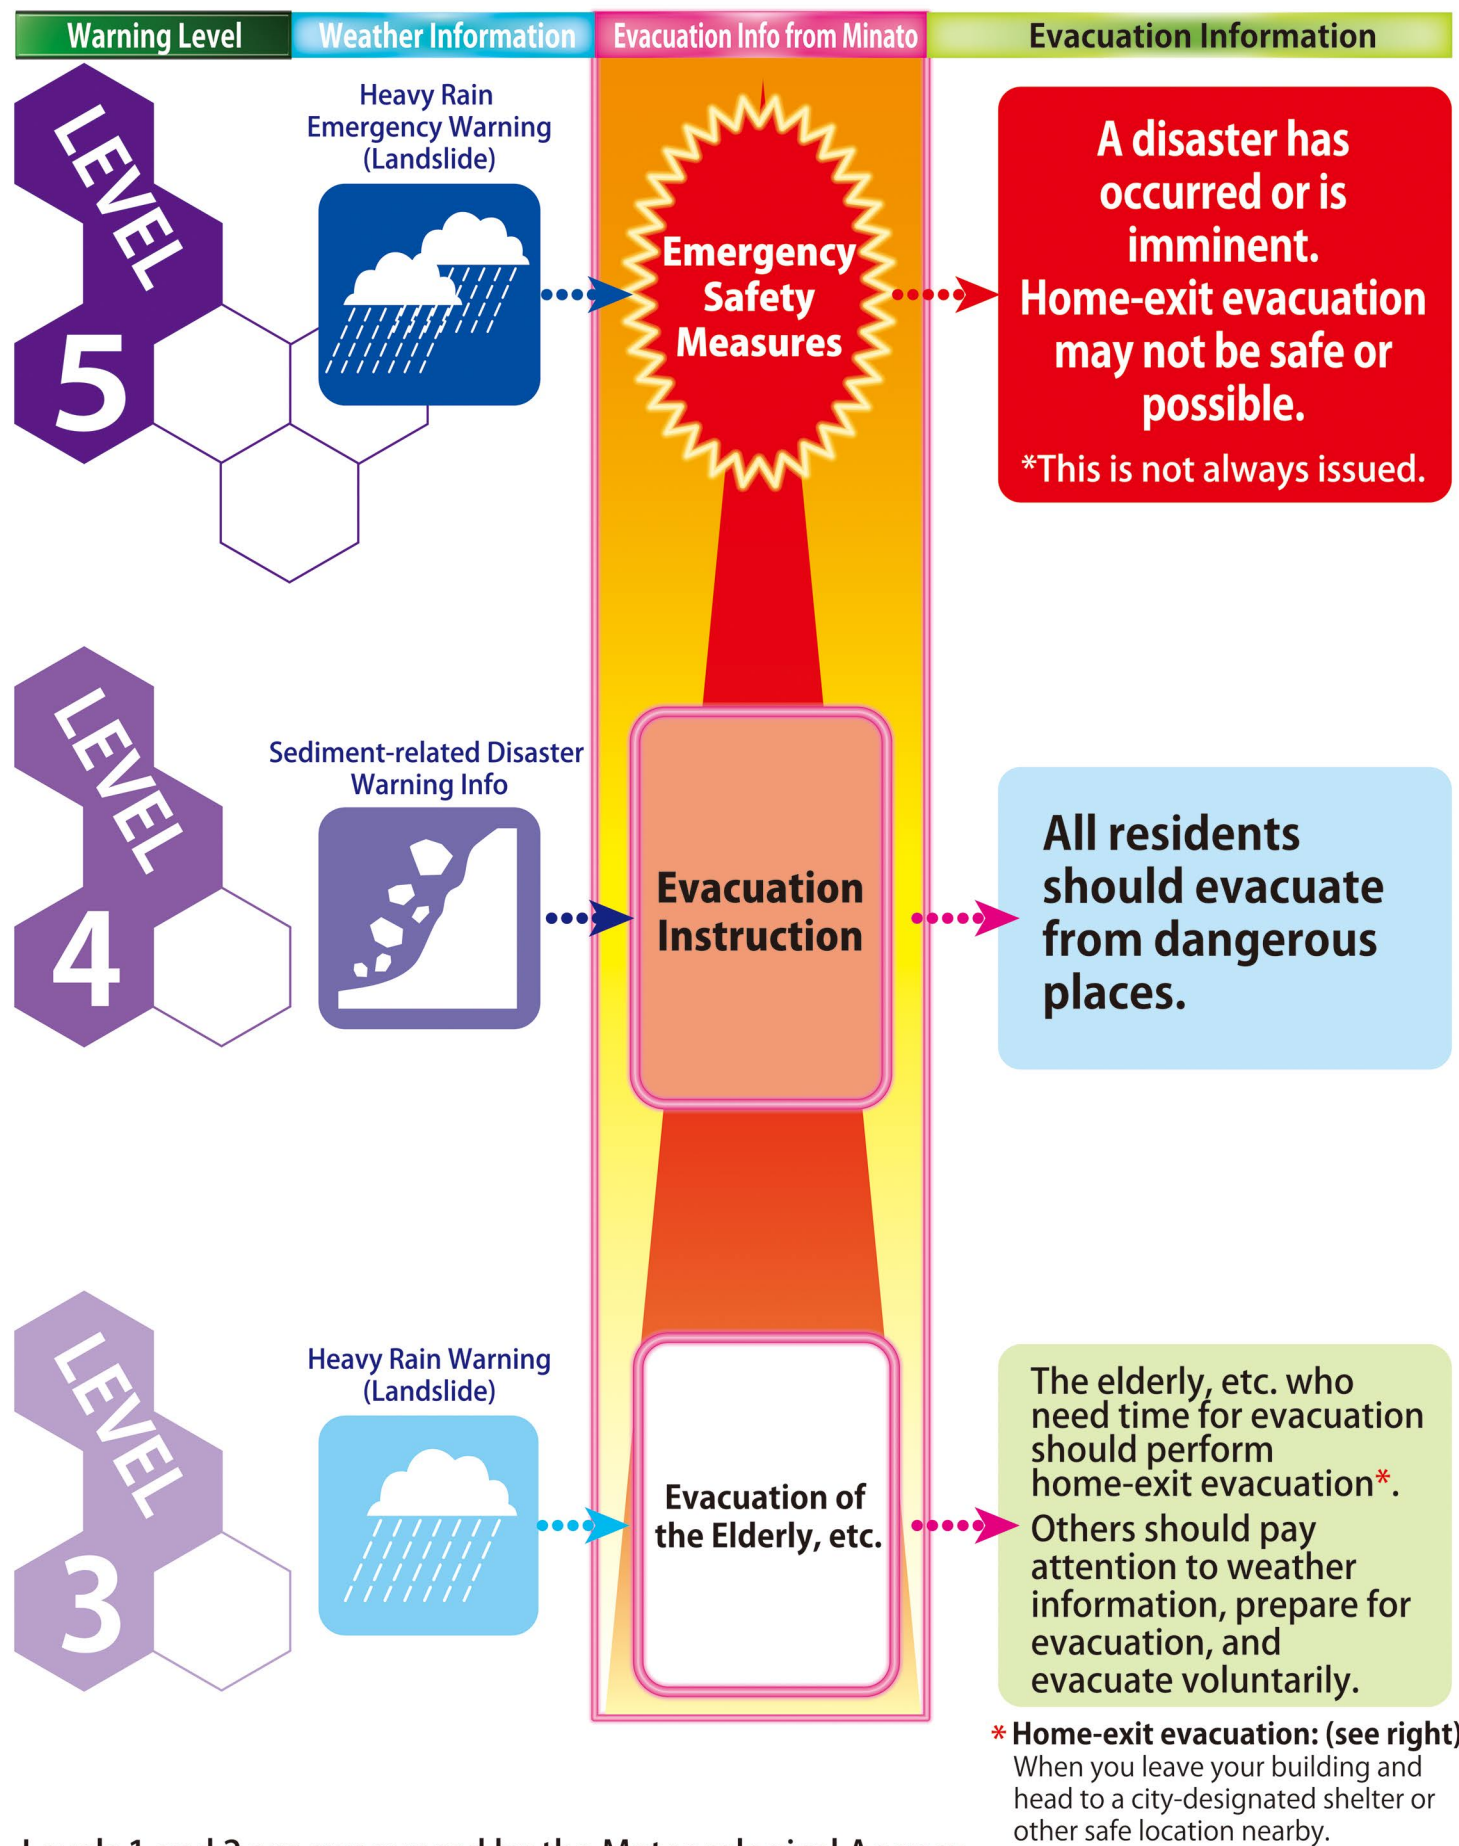

EVACUATING FROM A LANDSLIDE

LANDSLIDE-RELATED WEATHER INFO & EVACUATION PROCEDURES

Levels 1 and 2 are announced by the Meteorological Agency.

ABOUT HOME-EXIT EVACUATION

Announcement of Evacuation Info

**H
E
A
V
Y
R
A
I
N**

- Disaster Prevention Wireless System
- Emergency Warning E-mail (Area Mail)
- Blue Crimewatch Patrol Cars
- Digital Signboards
- Disaster Info E-mail
- Minato City Website
- Twitter
- Facebook
- Disaster Prevention App
- LINE