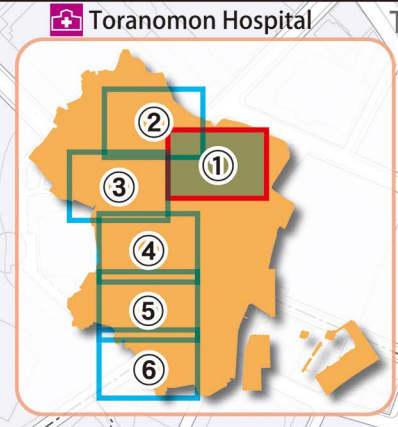

# 1 Shiba

**LEGEND**

	Fire Dept. Facilities		Sediment-related Disaster Warning Areas (Yellow Zones)
	Police Facilities		Sediment-related Disaster Special Warning Areas (Red Zones)
	Disaster Prevention Wireless System Towers		
	Hospitals		

*\*See P2 "What Are Landslide Disasters?" for details*

**Evacuation Shelters**

Name	Address
Onarimon Elem.	Shibakoen 3-2-4
Onarimon JHS	Nishi-shimbashi 3-25-30
Lifelong Learning Ctr.	Shimbashi 3-16-3
Eco Plaza	Hamamatsucho 1-13-1
Welfare Plaza Sakuragawa	Shimbashi 6-19-2
Shimmei Kids-to-Teens Hall	Hamamatsucho 1-6-7
Shimmei Iki-iki Plaza	Hamamatsucho 1-6-7
Azabu Elem.	Azabudai 1-5-15
Former Iikura Elem.	Higashi-azabu 2-1-1
Toranomon Iki-iki Plaza	Toranomon 1-21-10