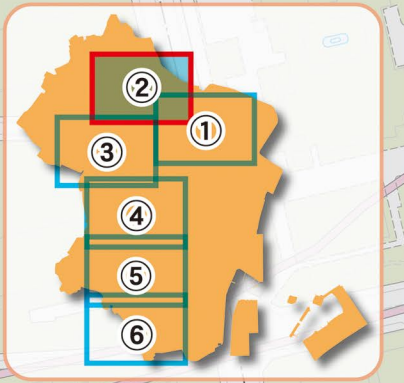

# ② Azabu / Akasaka 1

**LEGEND**

- Fire Dept. Facilities
- Police Facilities
- Disaster Prevention Wireless System Towers
- Hospitals

**Evacuation Shelters**

Name	Address
Akasaka Elem.	Akasaka 8-13-29
Akasaka JHS (Under construction)	Akasaka 9-2-3
Sun Sun Akasaka (Akasaka Kids-to-Teens Hall)	Akasaka 6-6-14
Akasaka Iki-iki Plaza	Akasaka 6-4-8
Akasaka Civic Center	Akasaka 4-18-13

\*See P2 "What Are Landslide Disasters?" for details

Full Map

LEARN

PREPARE

EVACUATE

ABOUT

Shiba

Azabu / Akasaka 1