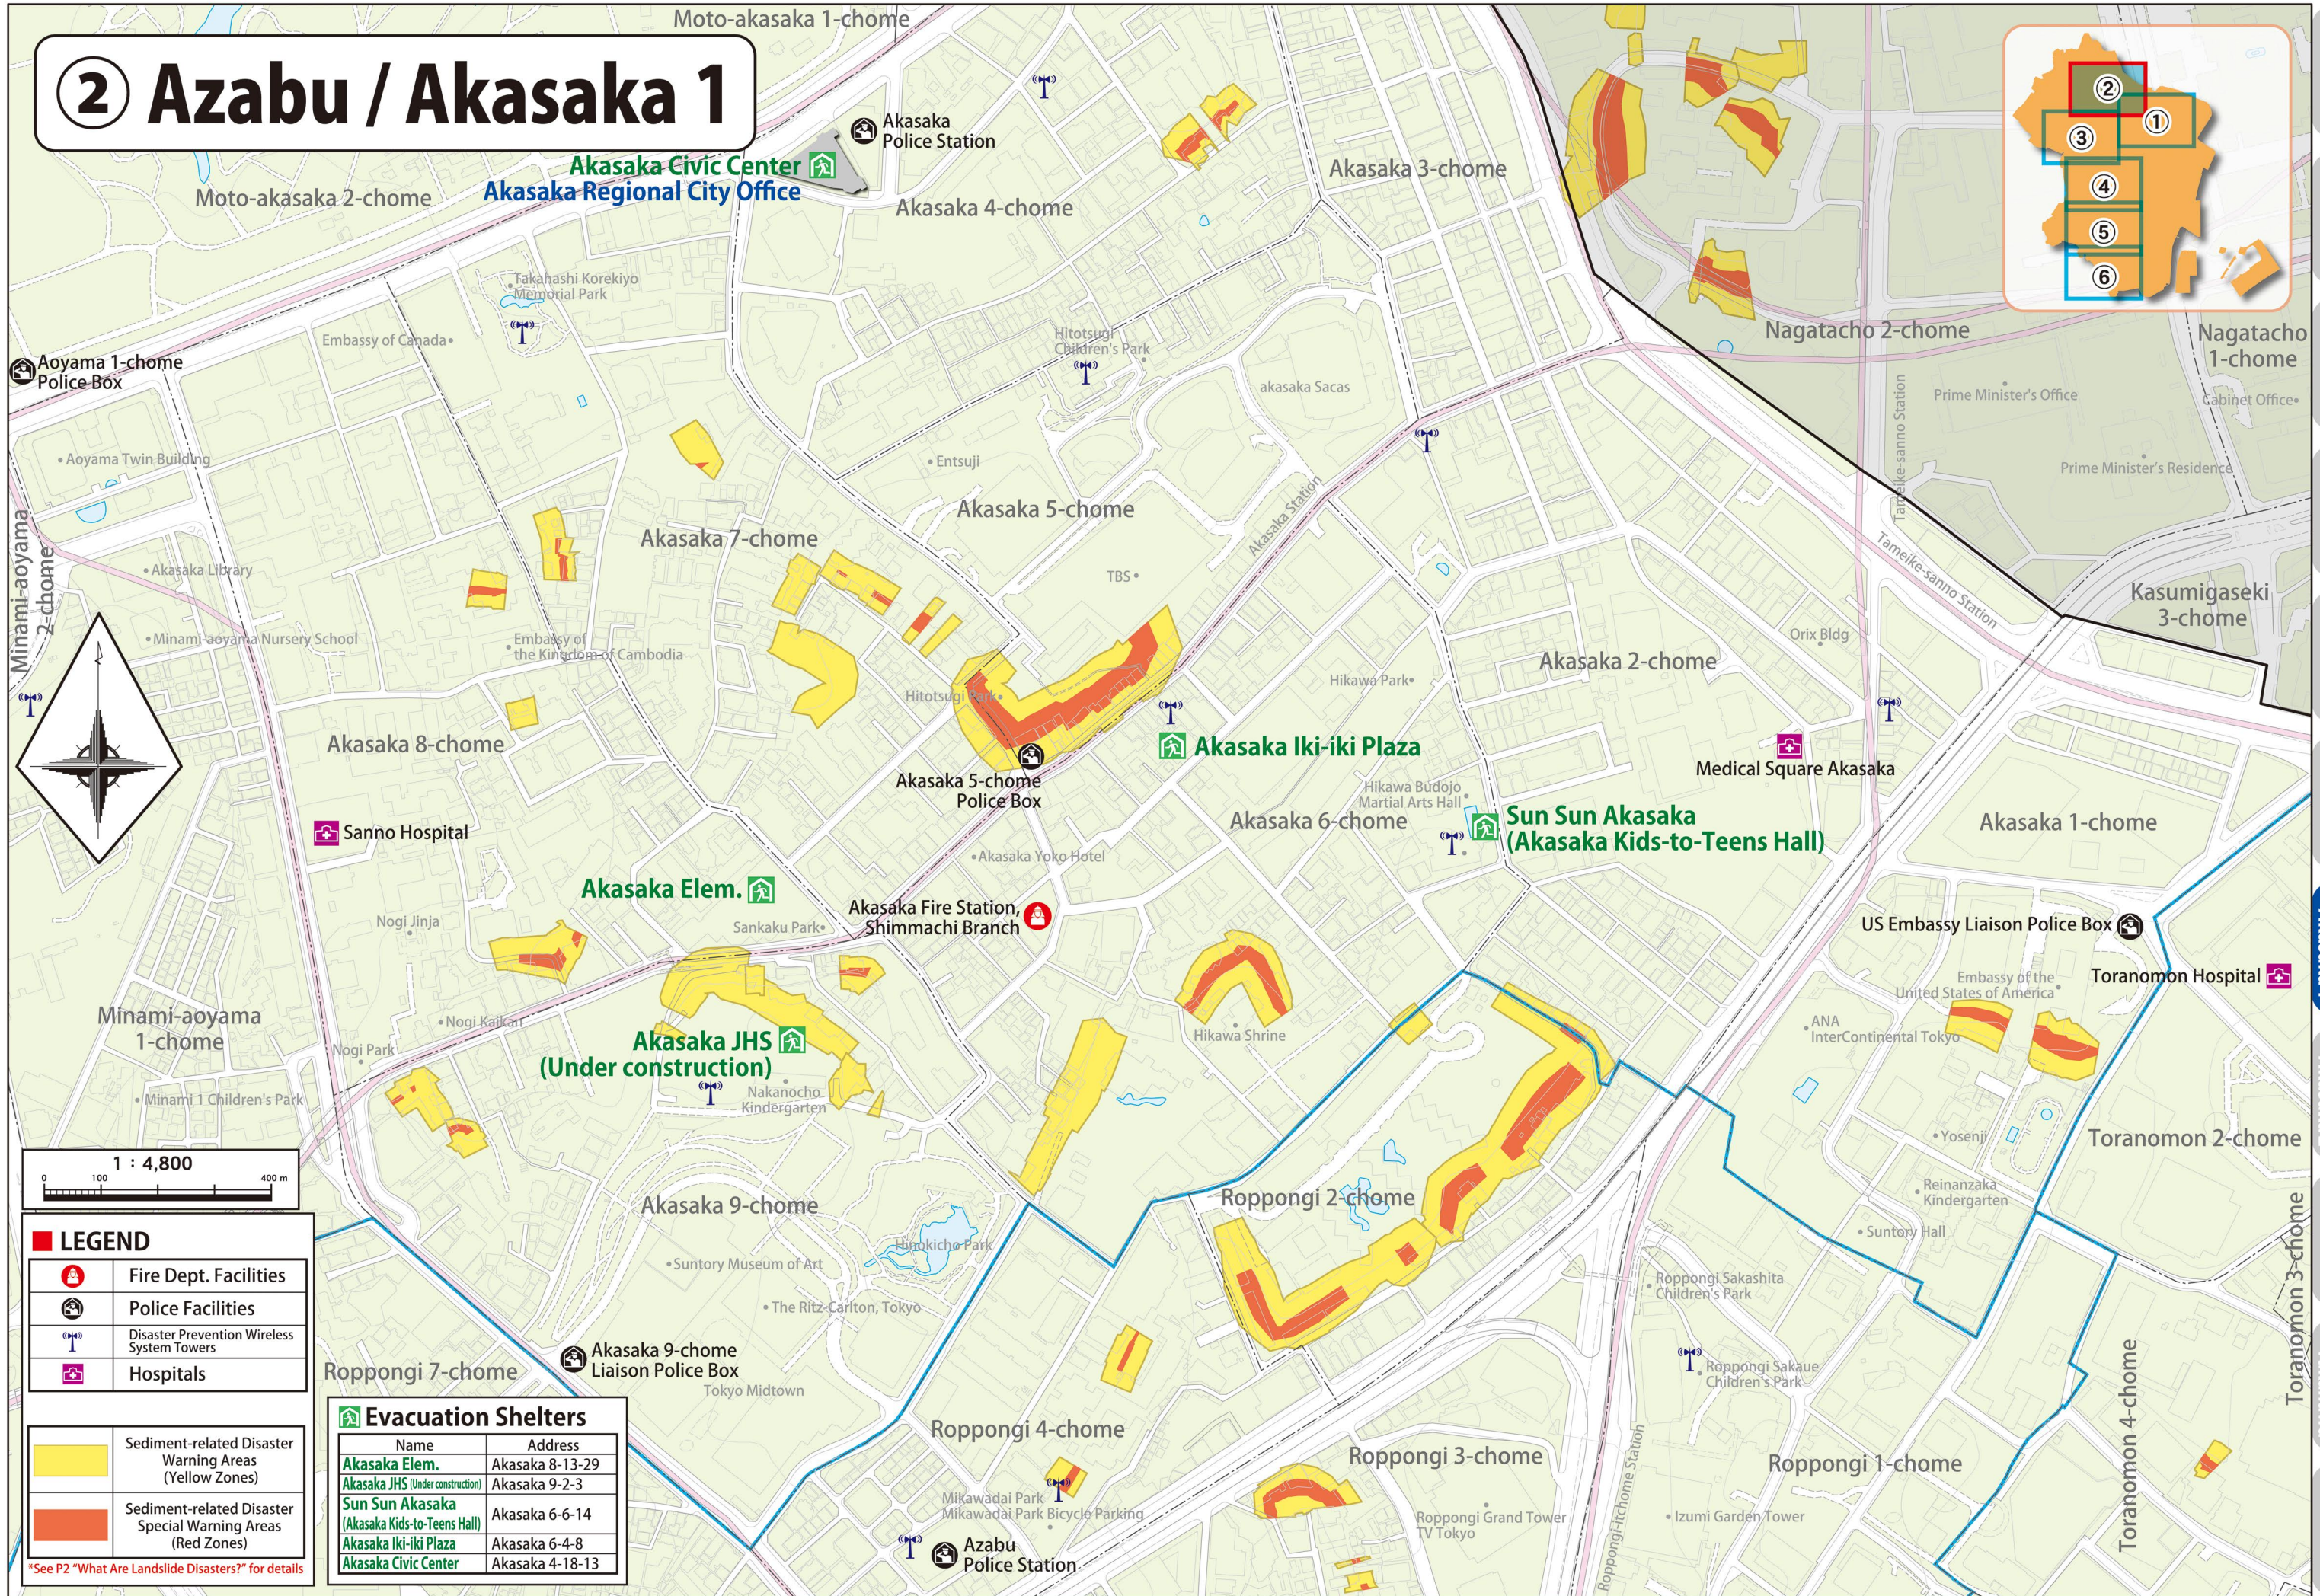

# ② Azabu / Akasaka 1

**LEGEND**

- Fire Dept. Facilities
- Police Facilities
- Disaster Prevention Wireless System Towers
- Hospitals

**Evacuation Shelters**

Name	Address
Akasaka Elem.	Akasaka 8-13-29
Akasaka JHS (Under construction)	Akasaka 9-2-3
Sun Sun Akasaka (Akasaka Kids-to-Teens Hall)	Akasaka 6-6-14
Akasaka Iki-iki Plaza	Akasaka 6-4-8
Akasaka Civic Center	Akasaka 4-18-13

\*See P2 "What Are Landslide Disasters?" for details

Full Map

LEARN

PREPARE

EVACUATE

ABOUT

Shiba

Azabu / Akasaka 1

Azabu / Akasaka 2

Azabu

Shiba / Takahawa

Takanawa