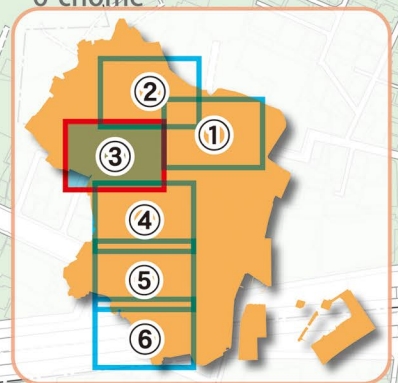

③ Azabu / Akasaka 2

Evacuation Shelters	
Name	Address
Kogai Elem.	Nishi-azabu 3-11-16
Nanzan Elem.	Moto-azabu 3-8-15
Roppongi JHS	Roppongi 6-8-16
Koryo JHS	Nishi-azabu 4-14-8
Azabu Civic Center	Roppongi 5-16-45
Nishi-azabu Iki-iki Plaza	Nishi-azabu 2-13-3

LEGEND			
	Fire Dept. Facilities		Sediment-related Disaster Warning Areas (Yellow Zones)
	Police Facilities		Sediment-related Disaster Special Warning Areas (Red Zones)
	Disaster Prevention Wireless System Towers		
	Hospitals		