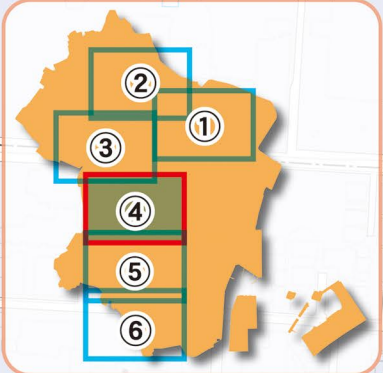

4 Azabu

LEGEND

	Fire Dept. Facilities		Sediment-related Disaster Warning Areas (Yellow Zones)
	Police Facilities		Sediment-related Disaster Special Warning Areas (Red Zones)
	Disaster Prevention Wireless System Towers		
	Hospitals		

*See P2 "What Are Landslide Disasters?" for details

Evacuation Shelters

Name	Address
Hommura Elem.	Minami-azabu 3-9-33
Higashimachi Elem.	Minami-azabu 1-8-11
Minami-azabu Iki-iki Plaza	Minami-azabu 1-5-26
Azabu Kids-to-Teens Hall, Arisu Iki-iki Plaza	Minami-azabu 4-6-7
Mita JHS	Mita 4-13-13
Mita Elem.	Mita 4-11-38
Toyooka Iki-iki Plaza	Mita 5-7-7
Akabane Elem.	Mita 1-4-52
Former Sanko Elem.	Shirokane 3-18-2
Shirokanenooka Gakuen	Shirokane 4-1-12
Shirokanenooka Elem./JHS	Shirokane 3-10-12
Shirokane Iki-iki Plaza	Shirokane 6-9-5
Former Shinno Elem.	Shirokane 6-9-5
Fudanotsuji Square (Industrial Promotion Center)	Shiba 5-36-4