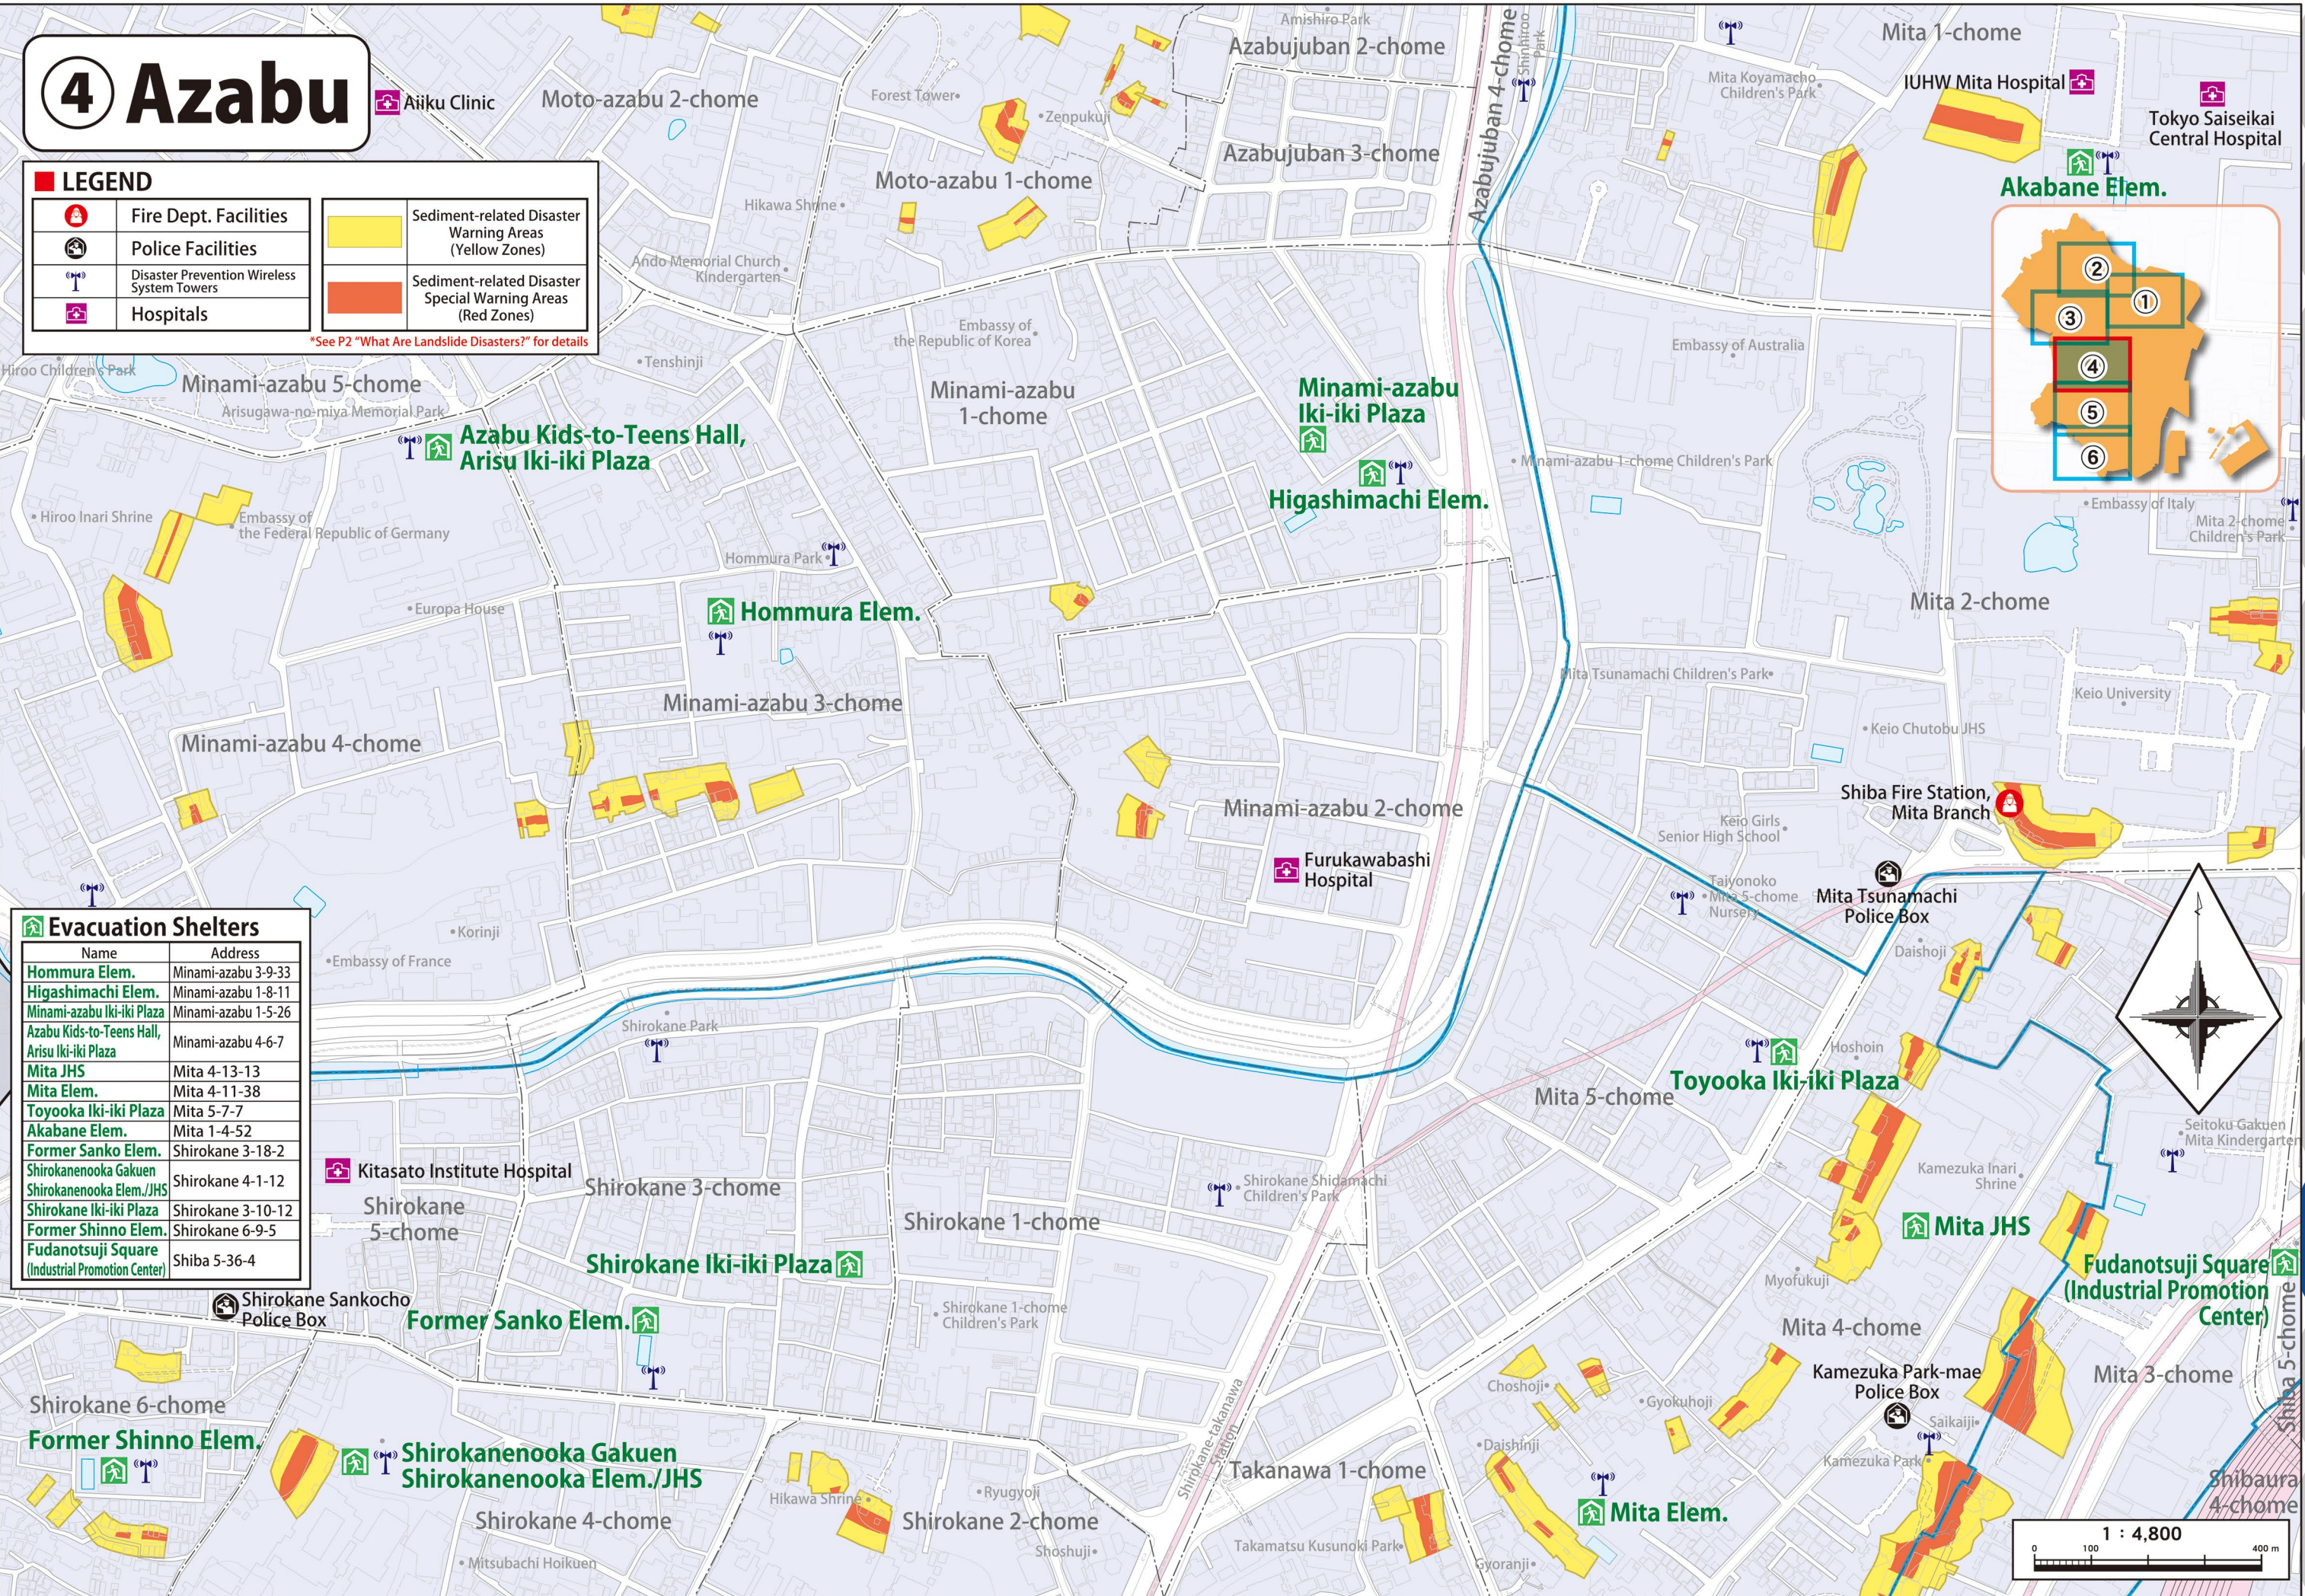

4 Azabu

LEGEND

	Fire Dept. Facilities		Sediment-related Disaster Warning Areas (Yellow Zones)
	Police Facilities		Sediment-related Disaster Special Warning Areas (Red Zones)
	Disaster Prevention Wireless System Towers		
	Hospitals		

*See P2 "What Are Landslide Disasters?" for details

Evacuation Shelters

Name	Address
Hommura Elem.	Minami-azabu 3-9-33
Higashimachi Elem.	Minami-azabu 1-8-11
Minami-azabu Iki-iki Plaza	Minami-azabu 1-5-26
Azabu Kids-to-Teens Hall, Arisu Iki-iki Plaza	Minami-azabu 4-6-7
Mita JHS	Mita 4-13-13
Mita Elem.	Mita 4-11-38
Toyooka Iki-iki Plaza	Mita 5-7-7
Akabane Elem.	Mita 1-4-52
Former Sanko Elem.	Shirokane 3-18-2
Shirokanenooka Gakuen	Shirokane 4-1-12
Shirokanenooka Elem./JHS	Shirokane 3-10-12
Shirokane Iki-iki Plaza	Shirokane 6-9-5
Former Shinno Elem.	Shirokane 6-9-5
Fudanotsuji Square (Industrial Promotion Center)	Shiba 5-36-4