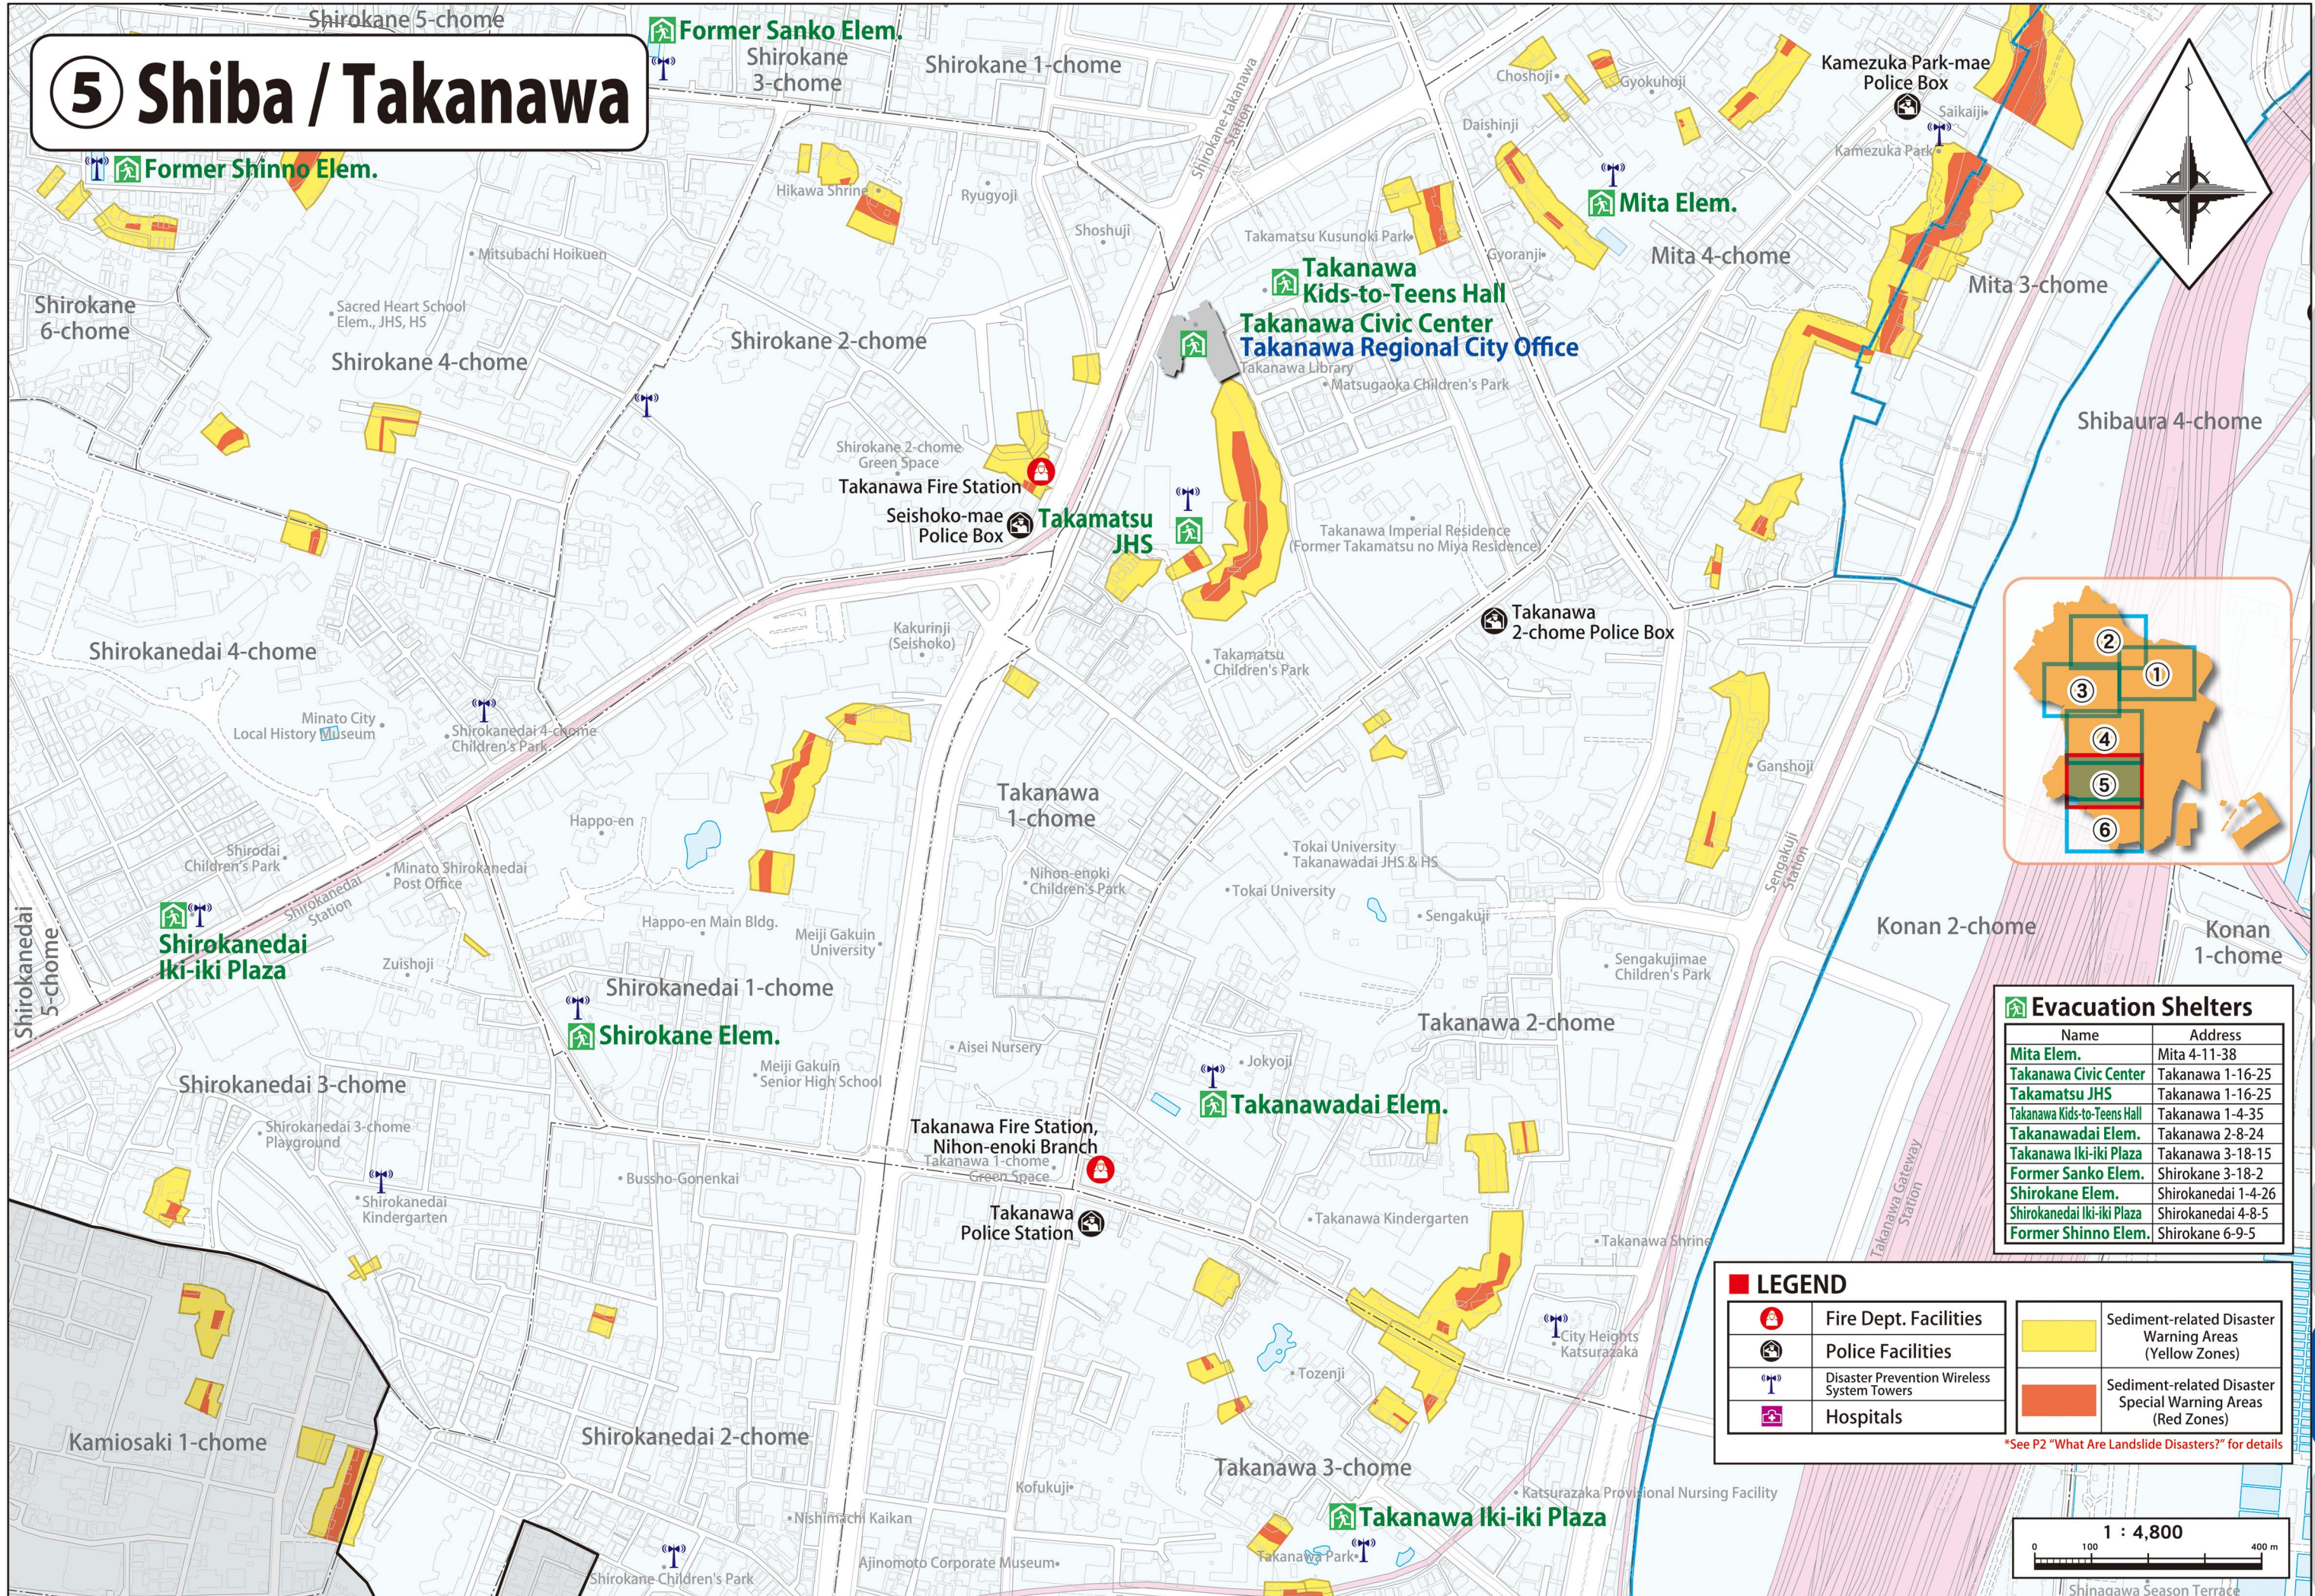

5 Shiba / Takanawa

Evacuation Shelters	
Name	Address
Mita Elem.	Mita 4-11-38
Takanawa Civic Center	Takanawa 1-16-25
Takamatsu JHS	Takanawa 1-16-25
Takanawa Kids-to-Teens Hall	Takanawa 1-4-35
Takanawadai Elem.	Takanawa 2-8-24
Takanawa Iki-iki Plaza	Takanawa 3-18-15
Former Sanko Elem.	Shirokane 3-18-2
Shirokane Elem.	Shirokanedai 1-4-26
Shirokanedai Iki-iki Plaza	Shirokanedai 4-8-5
Former Shinno Elem.	Shirokane 6-9-5

LEGEND

	Fire Dept. Facilities		Sediment-related Disaster Warning Areas (Yellow Zones)
	Police Facilities		Sediment-related Disaster Special Warning Areas (Red Zones)
	Disaster Prevention Wireless System Towers		
	Hospitals		

*See P2 "What Are Landslide Disasters?" for details