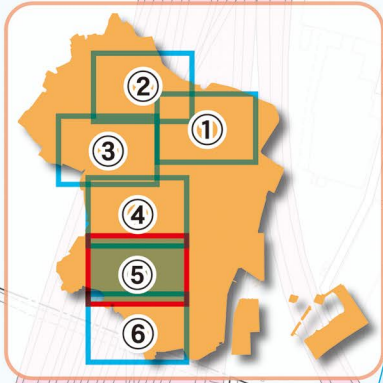

5 Shiba / Takanawa

Evacuation Shelters	
Name	Address
Mita Elem.	Mita 4-11-38
Takanawa Civic Center	Takanawa 1-16-25
Takamatsu JHS	Takanawa 1-16-25
Takanawa Kids-to-Teens Hall	Takanawa 1-4-35
Takanawadai Elem.	Takanawa 2-8-24
Takanawa Iki-iki Plaza	Takanawa 3-18-15
Former Sanko Elem.	Shirokane 3-18-2
Shirokane Elem.	Shirokanedai 1-4-26
Shirokanedai Iki-iki Plaza	Shirokanedai 4-8-5
Former Shinno Elem.	Shirokane 6-9-5

LEGEND

	Fire Dept. Facilities		Sediment-related Disaster Warning Areas (Yellow Zones)
	Police Facilities		Sediment-related Disaster Special Warning Areas (Red Zones)
	Disaster Prevention Wireless System Towers		
	Hospitals		