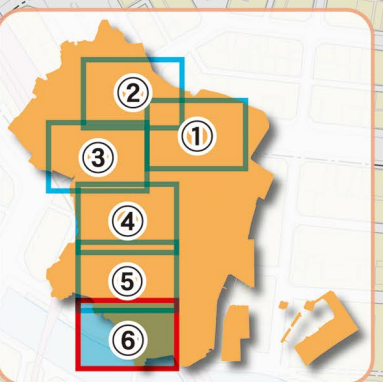

# 6 Takanawa

Evacuation Shelters	
Name	Address
Takanawa Iki-iki Plaza	Takanawa 3-18-15

LEGEND			
	Fire Dept. Facilities		Sediment-related Disaster Warning Areas (Yellow Zones)
	Police Facilities		Sediment-related Disaster Special Warning Areas (Red Zones)
	Disaster Prevention Wireless System Towers		
	Hospitals		