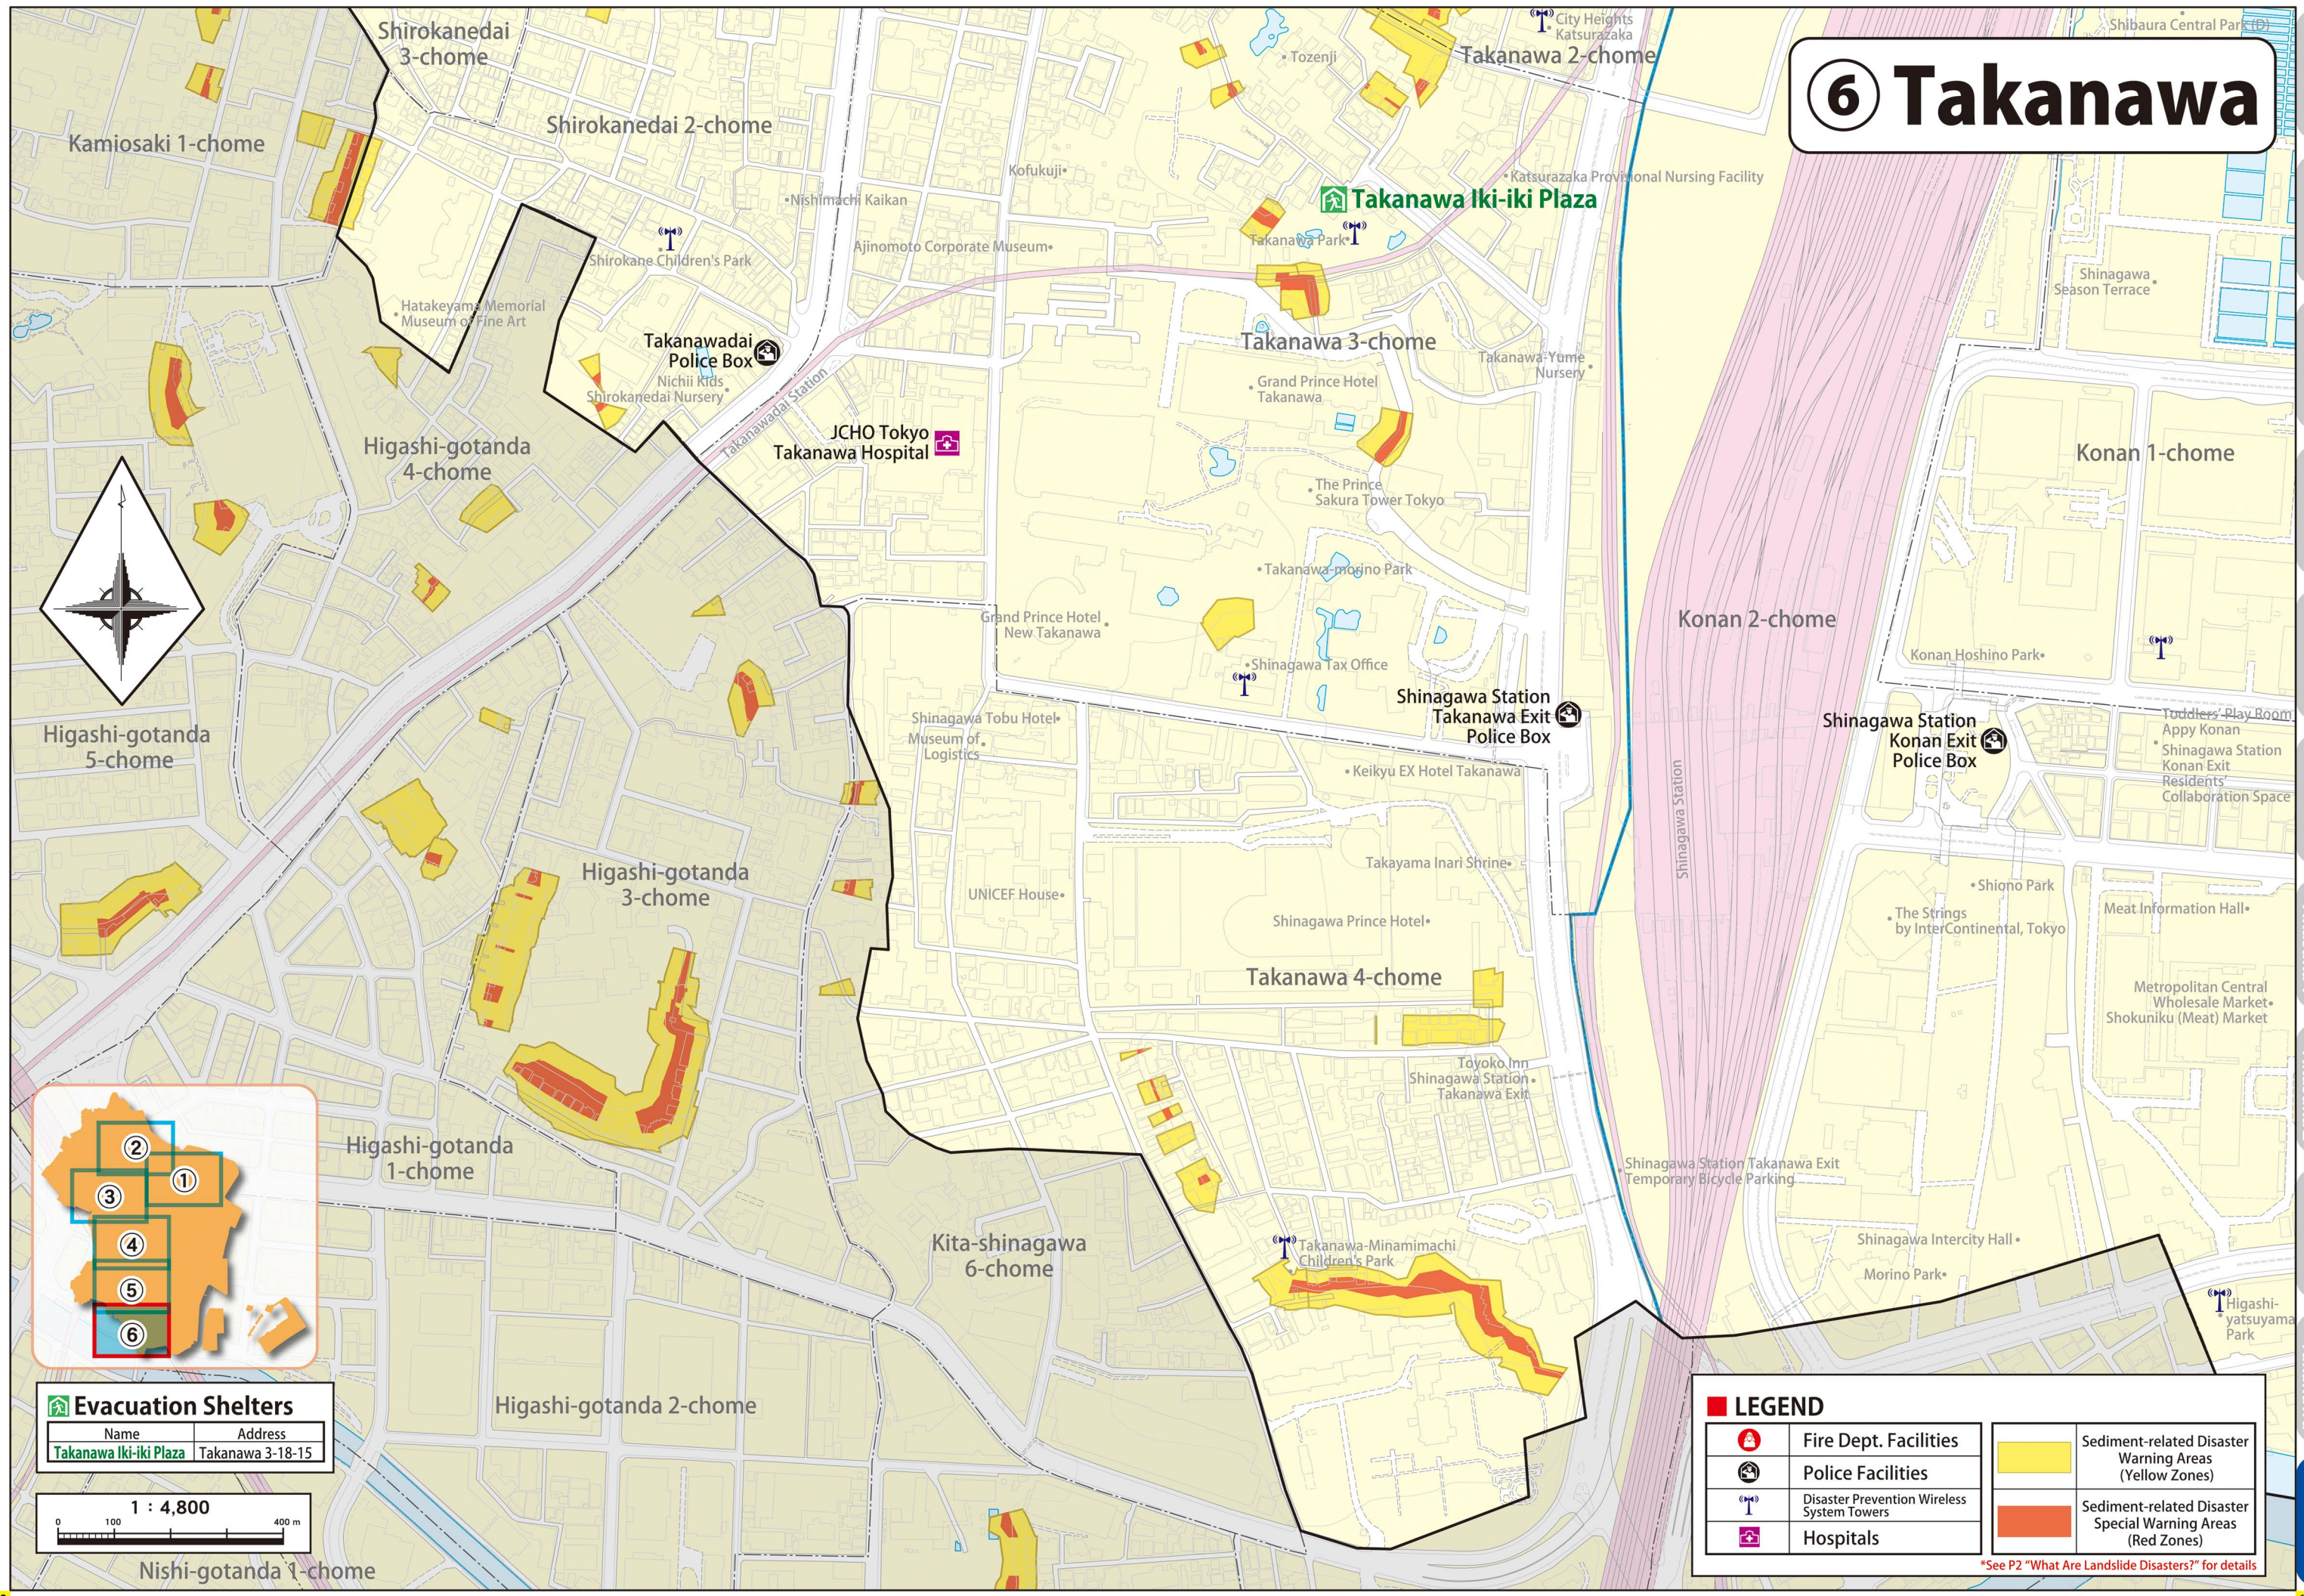

# 6 Takanawa

Evacuation Shelters	
Name	Address
Takanawa Iki-iki Plaza	Takanawa 3-18-15

LEGEND			
	Fire Dept. Facilities		Sediment-related Disaster Warning Areas (Yellow Zones)
	Police Facilities		Sediment-related Disaster Special Warning Areas (Red Zones)
	Disaster Prevention Wireless System Towers		
	Hospitals		

\*See P2 "What Are Landslide Disasters?" for details