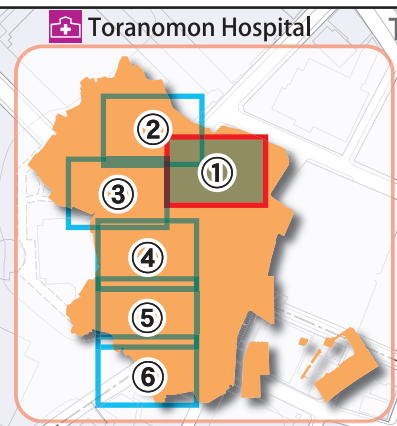

1 Shiba

LEGEND

	Fire Dept. Facilities		Sediment-related Disaster Warning Areas (Yellow Zones)
	Police Facilities		Sediment-related Disaster Special Warning Areas (Red Zones)
	Disaster Prevention Wireless System Towers		
	Hospitals		

*See P2 "What Are Landslide Disasters?" for details

Evacuation Shelters

Name	Address
Onarimon Gakuen Onarimon Elem.	Shibakoen 3-2-4
Onarimon Gakuen Onarimon JHS	Nishi-shimbashi 3-25-30
Lifelong Learning Ctr.	Shimbashi 3-16-3
Eco Plaza	Hamamatsucho 1-13-1
Welfare Plaza Sakuragawa	Shimbashi 6-19-2
Shimmei Kids-to-Teens Hall, Shimmei Iki-iki Plaza	Hamamatsucho 1-6-7
Azabu Elem.	Azabudai 1-5-15
Former Iikura Elem.	Higashi-azabu 2-1-1
Toranomon Iki-iki Plaza	Toranomon 1-21-10

- Full Map
- LEARN
- PREPARE
- EVACUATE
- ABOUT
- Shiba
- Azabu / Akasaka 1
- Azabu / Akasaka 2
- Azabu
- Shiba / Takanawa
- Takanawa