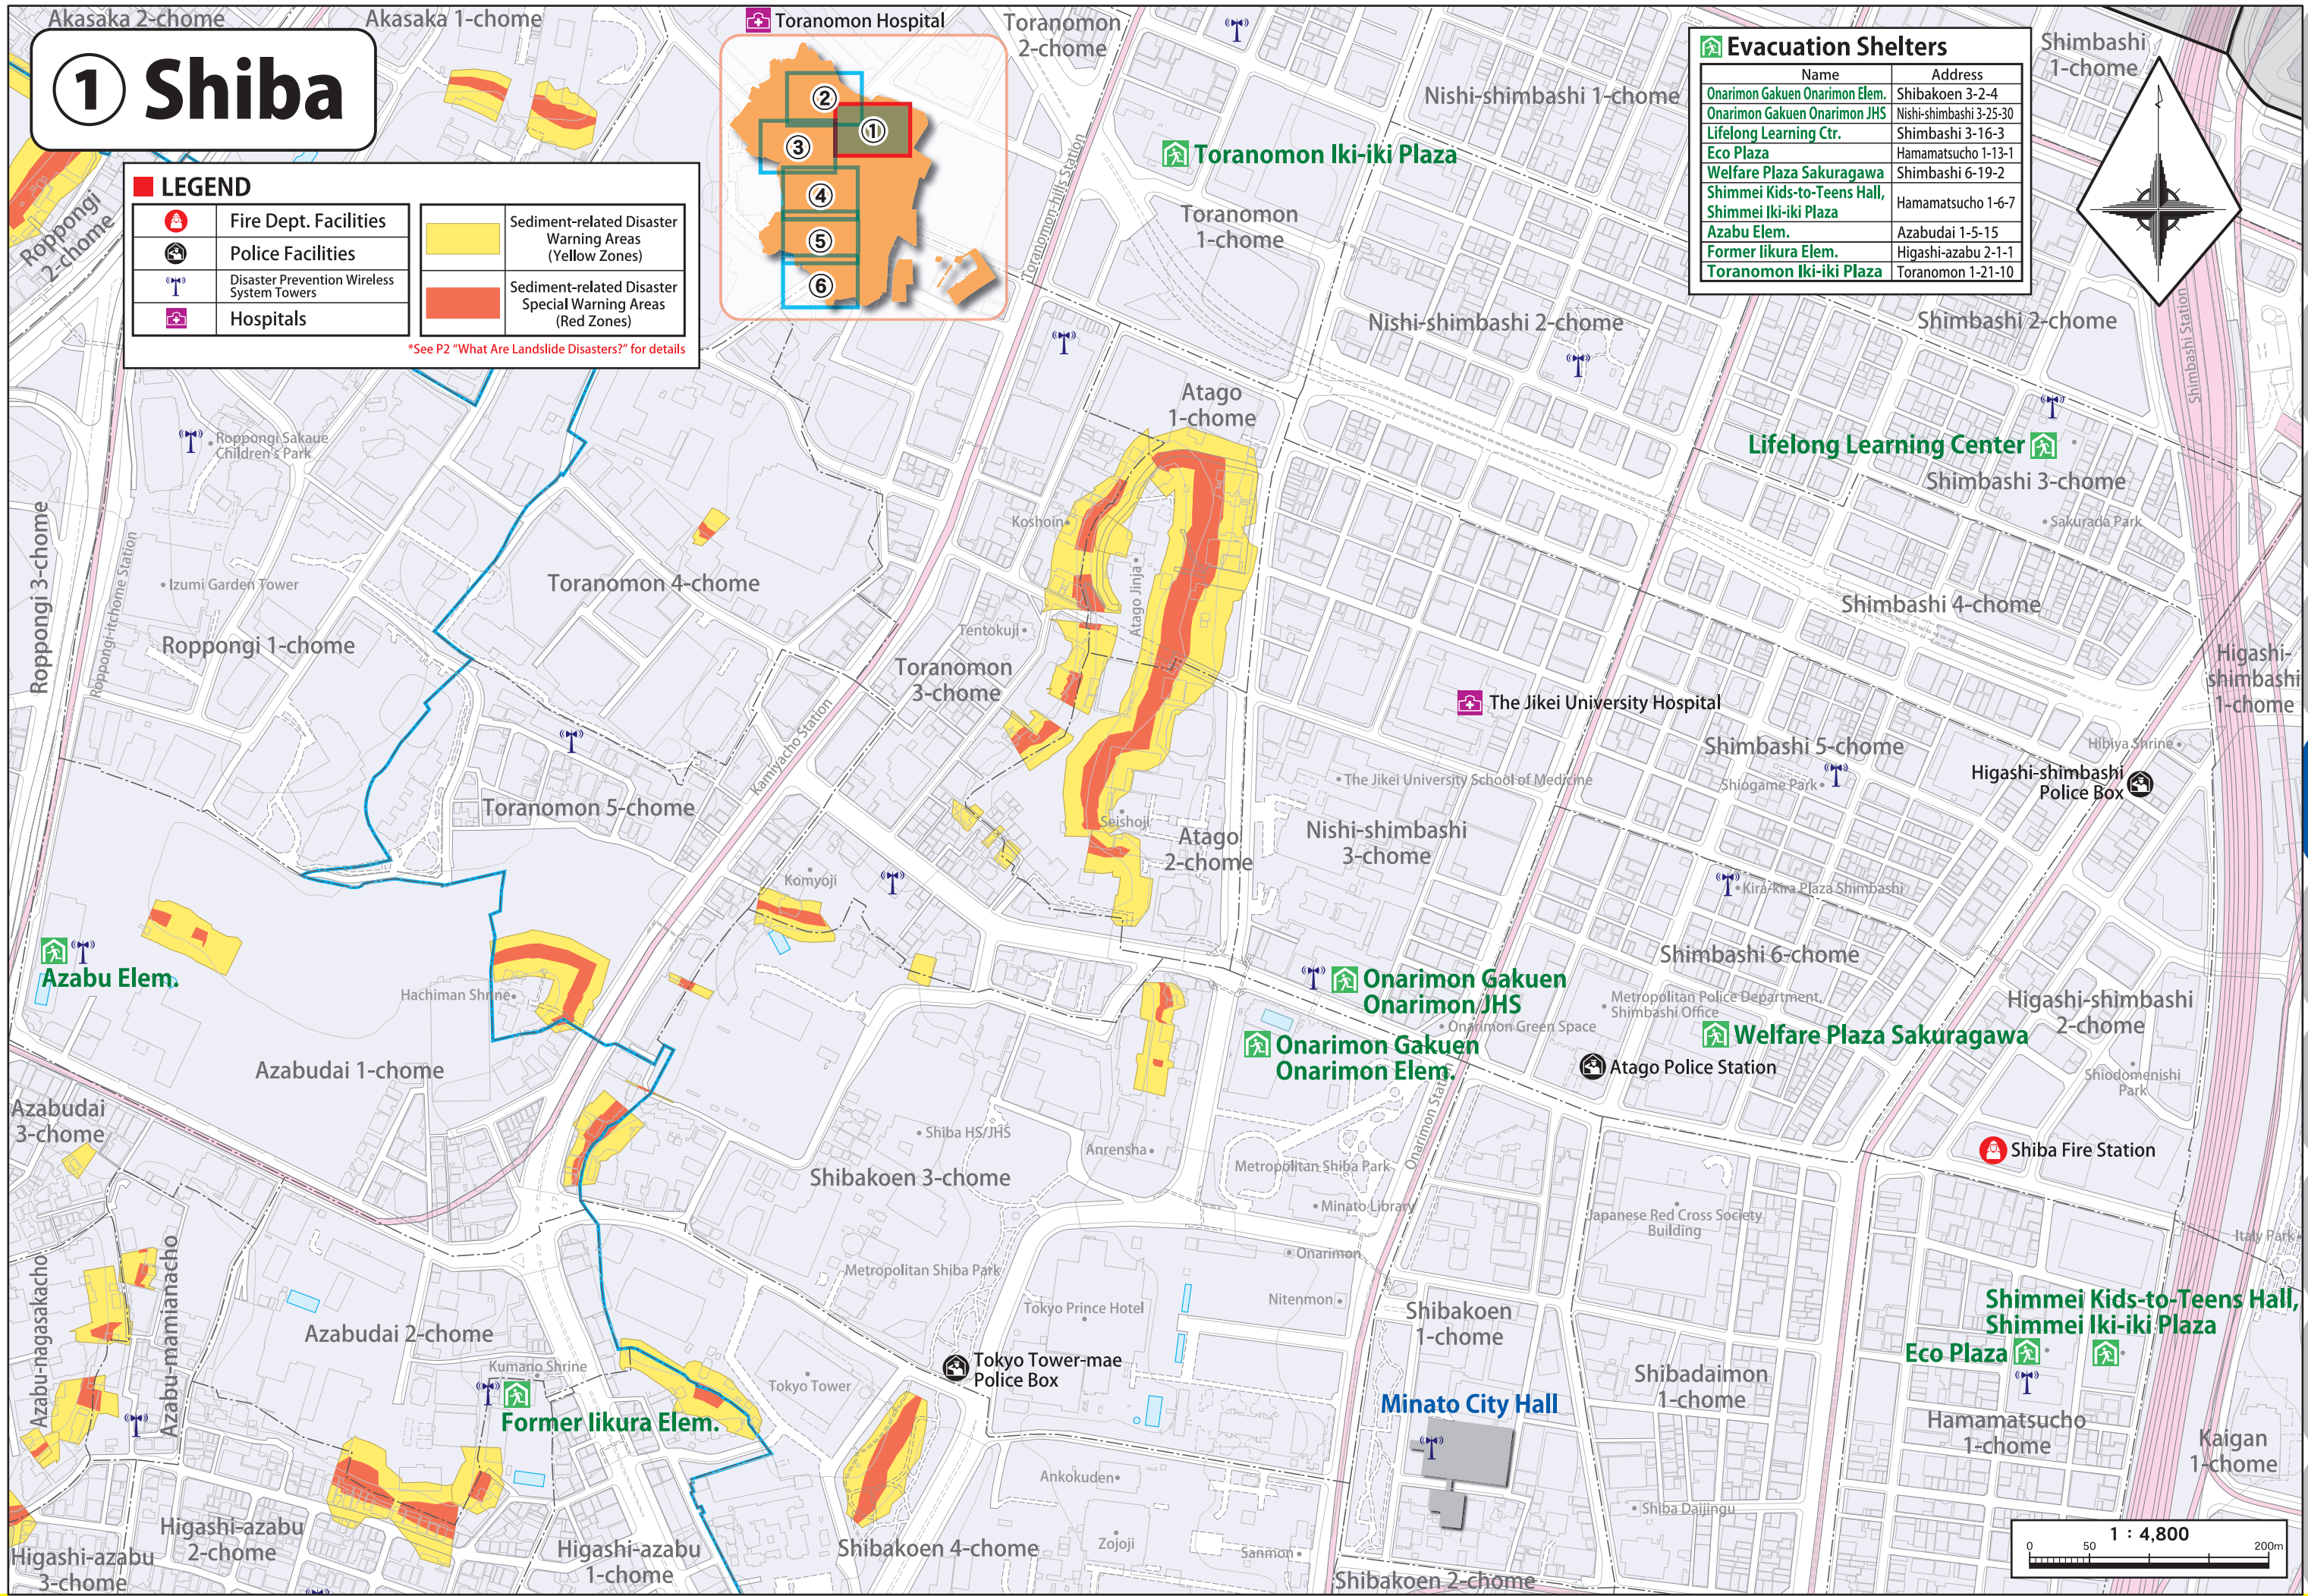

1 Shiba

LEGEND

	Fire Dept. Facilities		Sediment-related Disaster Warning Areas (Yellow Zones)
	Police Facilities		Sediment-related Disaster Special Warning Areas (Red Zones)
	Disaster Prevention Wireless System Towers		
	Hospitals		

*See P2 "What Are Landslide Disasters?" for details

Evacuation Shelters

Name	Address
Onarimon Gakuen Onarimon Elem.	Shibakoen 3-2-4
Onarimon Gakuen Onarimon JHS	Nishi-shimbashi 3-25-30
Lifelong Learning Ctr.	Shimbashi 3-16-3
Eco Plaza	Hamamatsucho 1-13-1
Welfare Plaza Sakuragawa	Shimbashi 6-19-2
Shimmei Kids-to-Teens Hall, Shimmei Iki-iki Plaza	Hamamatsucho 1-6-7
Azabu Elem.	Azabudai 1-5-15
Former Iikura Elem.	Higashi-azabu 2-1-1
Toranomon Iki-iki Plaza	Toranomon 1-21-10

- Full Map
- LEARN
- PREPARE
- EVACUATE
- ABOUT
- Shiba
- Azabu / Akasaka 1
- Azabu / Akasaka 2
- Azabu
- Shiba / Takanawa
- Takanawa