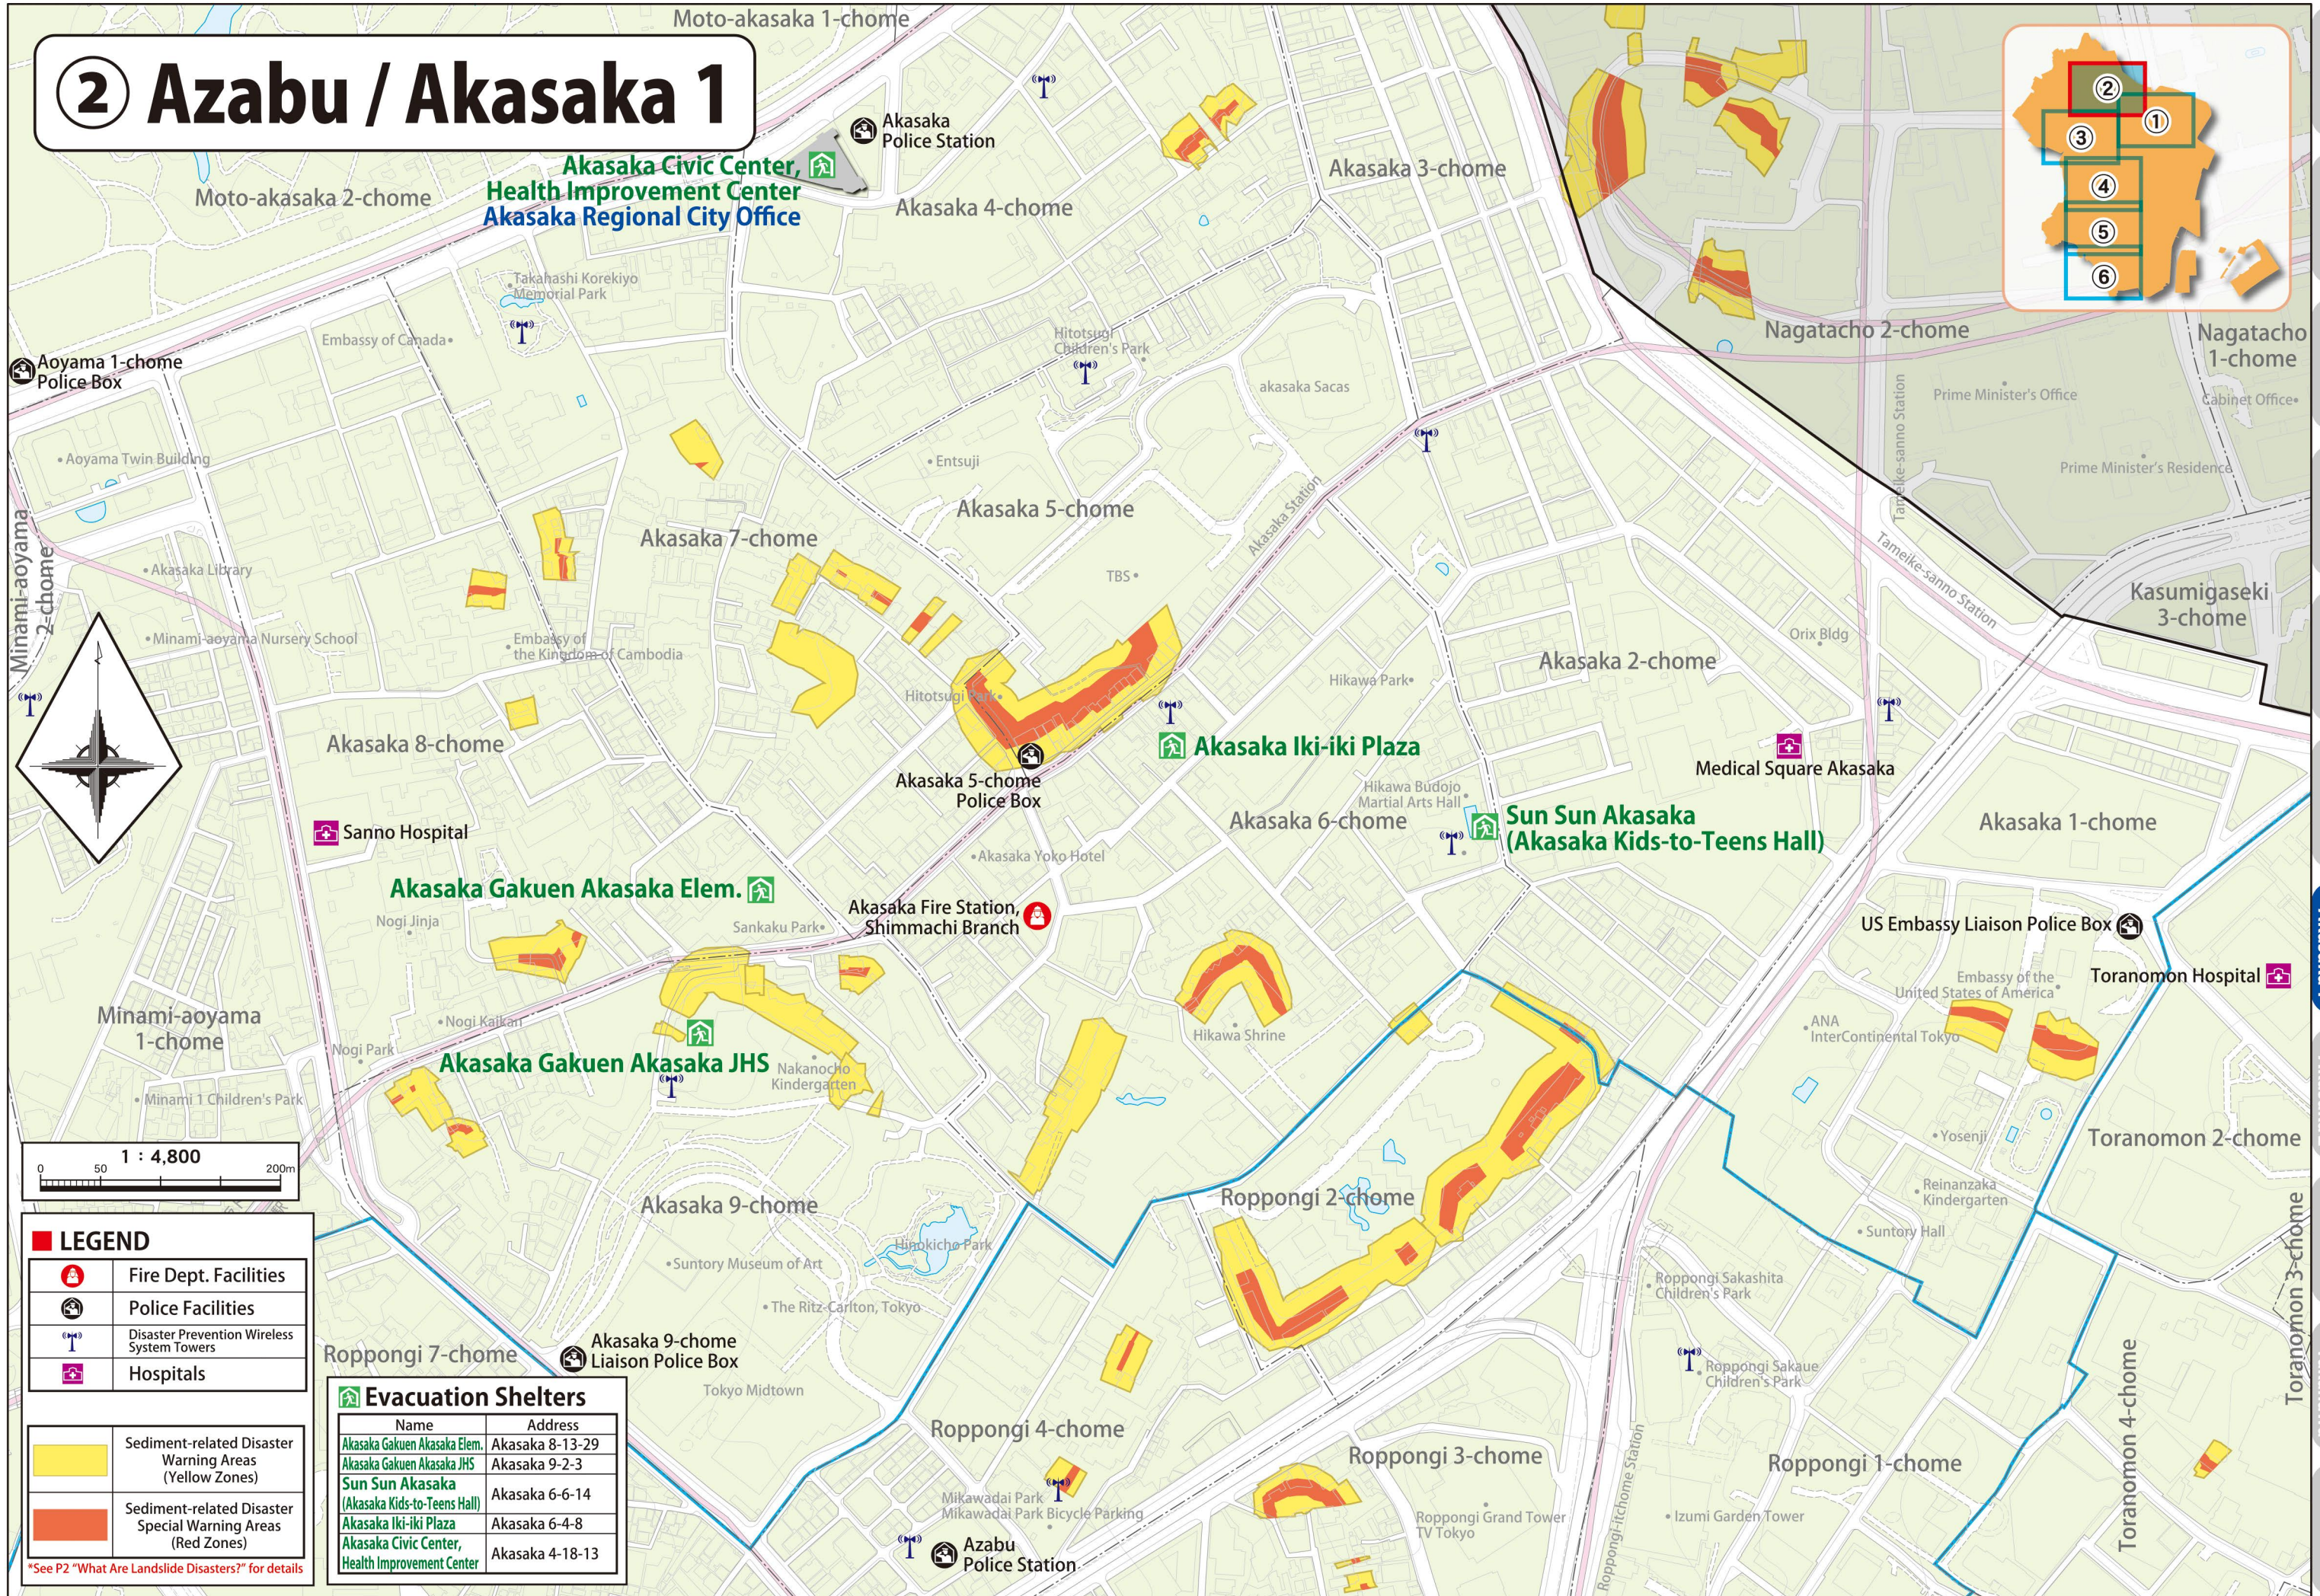

② Azabu / Akasaka 1

LEGEND

	Fire Dept. Facilities
	Police Facilities
	Disaster Prevention Wireless System Towers
	Hospitals

Evacuation Shelters

Name	Address
Akasaka Gakuen Akasaka Elem.	Akasaka 8-13-29
Akasaka Gakuen Akasaka JHS	Akasaka 9-2-3
Sun Sun Akasaka (Akasaka Kids-to-Teens Hall)	Akasaka 6-6-14
Akasaka Iki-iki Plaza	Akasaka 6-4-8
Akasaka Civic Center, Health Improvement Center	Akasaka 4-18-13

*See P2 "What Are Landslide Disasters?" for details

Full Map

LEARN

PREPARE

EVACUATE

ABOUT

Shiba

Azabu / Akasaka 1

Azabu / Akasaka 2

Azabu

Shiba / Takahawa

Takanawa