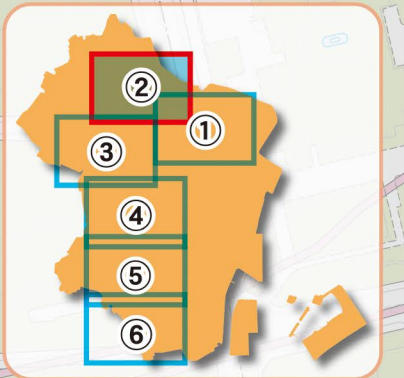

② Azabu / Akasaka 1

LEGEND

	Fire Dept. Facilities
	Police Facilities
	Disaster Prevention Wireless System Towers
	Hospitals

Evacuation Shelters

Name	Address
Akasaka Gakuen Akasaka Elem.	Akasaka 8-13-29
Akasaka Gakuen Akasaka JHS	Akasaka 9-2-3
Sun Sun Akasaka (Akasaka Kids-to-Teens Hall)	Akasaka 6-6-14
Akasaka Iki-iki Plaza	Akasaka 6-4-8
Akasaka Civic Center, Health Improvement Center	Akasaka 4-18-13

*See P2 "What Are Landslide Disasters?" for details

Full Map

LEARN

PREPARE

EVACUATE

ABOUT

Shiba

Azabu / Akasaka 1