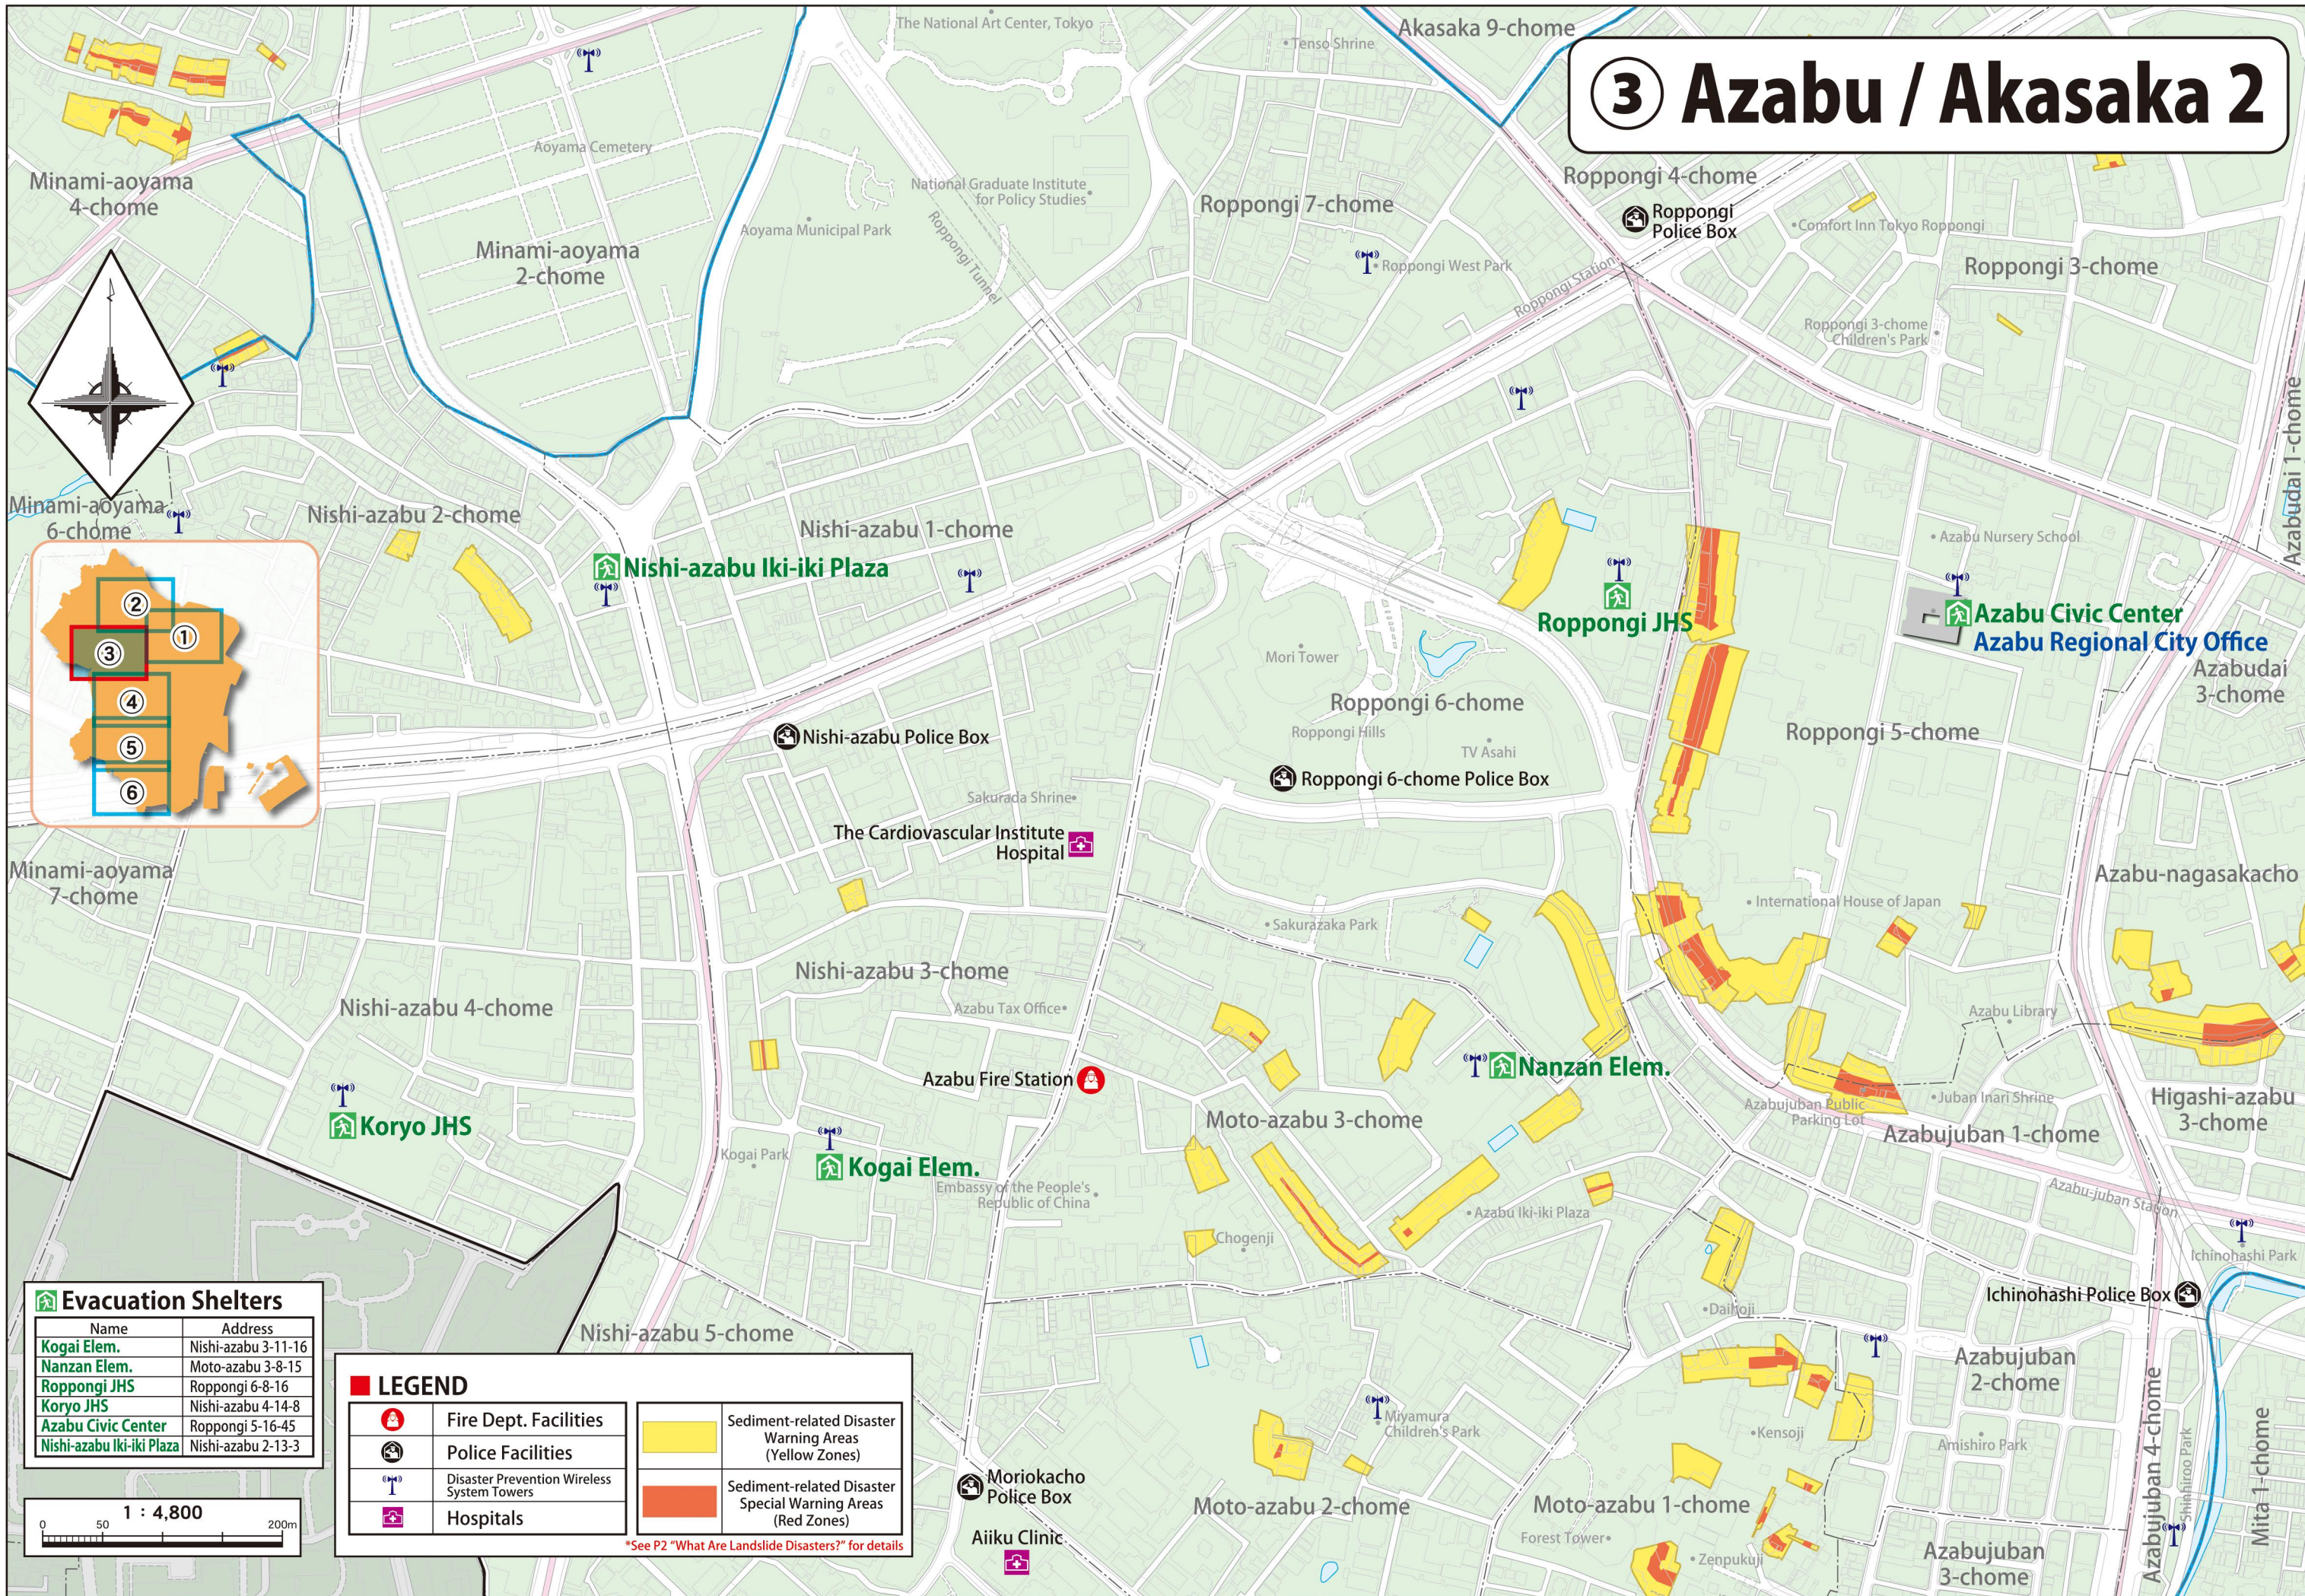

③ Azabu / Akasaka 2

Evacuation Shelters	
Name	Address
Kogai Elem.	Nishi-azabu 3-11-16
Nanzan Elem.	Moto-azabu 3-8-15
Roppongi JHS	Roppongi 6-8-16
Koryo JHS	Nishi-azabu 4-14-8
Azabu Civic Center	Roppongi 5-16-45
Nishi-azabu Iki-iki Plaza	Nishi-azabu 2-13-3

LEGEND	
	Fire Dept. Facilities
	Police Facilities
	Disaster Prevention Wireless System Towers
	Hospitals
	Sediment-related Disaster Warning Areas (Yellow Zones)
	Sediment-related Disaster Special Warning Areas (Red Zones)