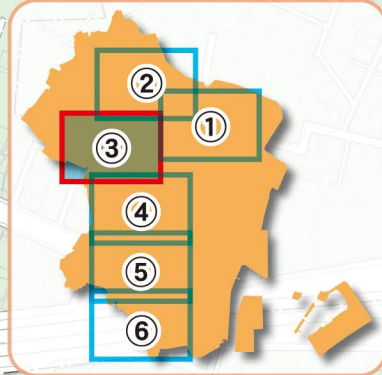

③ Azabu / Akasaka 2

Evacuation Shelters	
Name	Address
Kogai Elem.	Nishi-azabu 3-11-16
Nanzan Elem.	Moto-azabu 3-8-15
Roppongi JHS	Roppongi 6-8-16
Koryo JHS	Nishi-azabu 4-14-8
Azabu Civic Center	Roppongi 5-16-45
Nishi-azabu Iki-iki Plaza	Nishi-azabu 2-13-3

LEGEND	
	Fire Dept. Facilities
	Police Facilities
	Disaster Prevention Wireless System Towers
	Hospitals
	Sediment-related Disaster Warning Areas (Yellow Zones)
	Sediment-related Disaster Special Warning Areas (Red Zones)