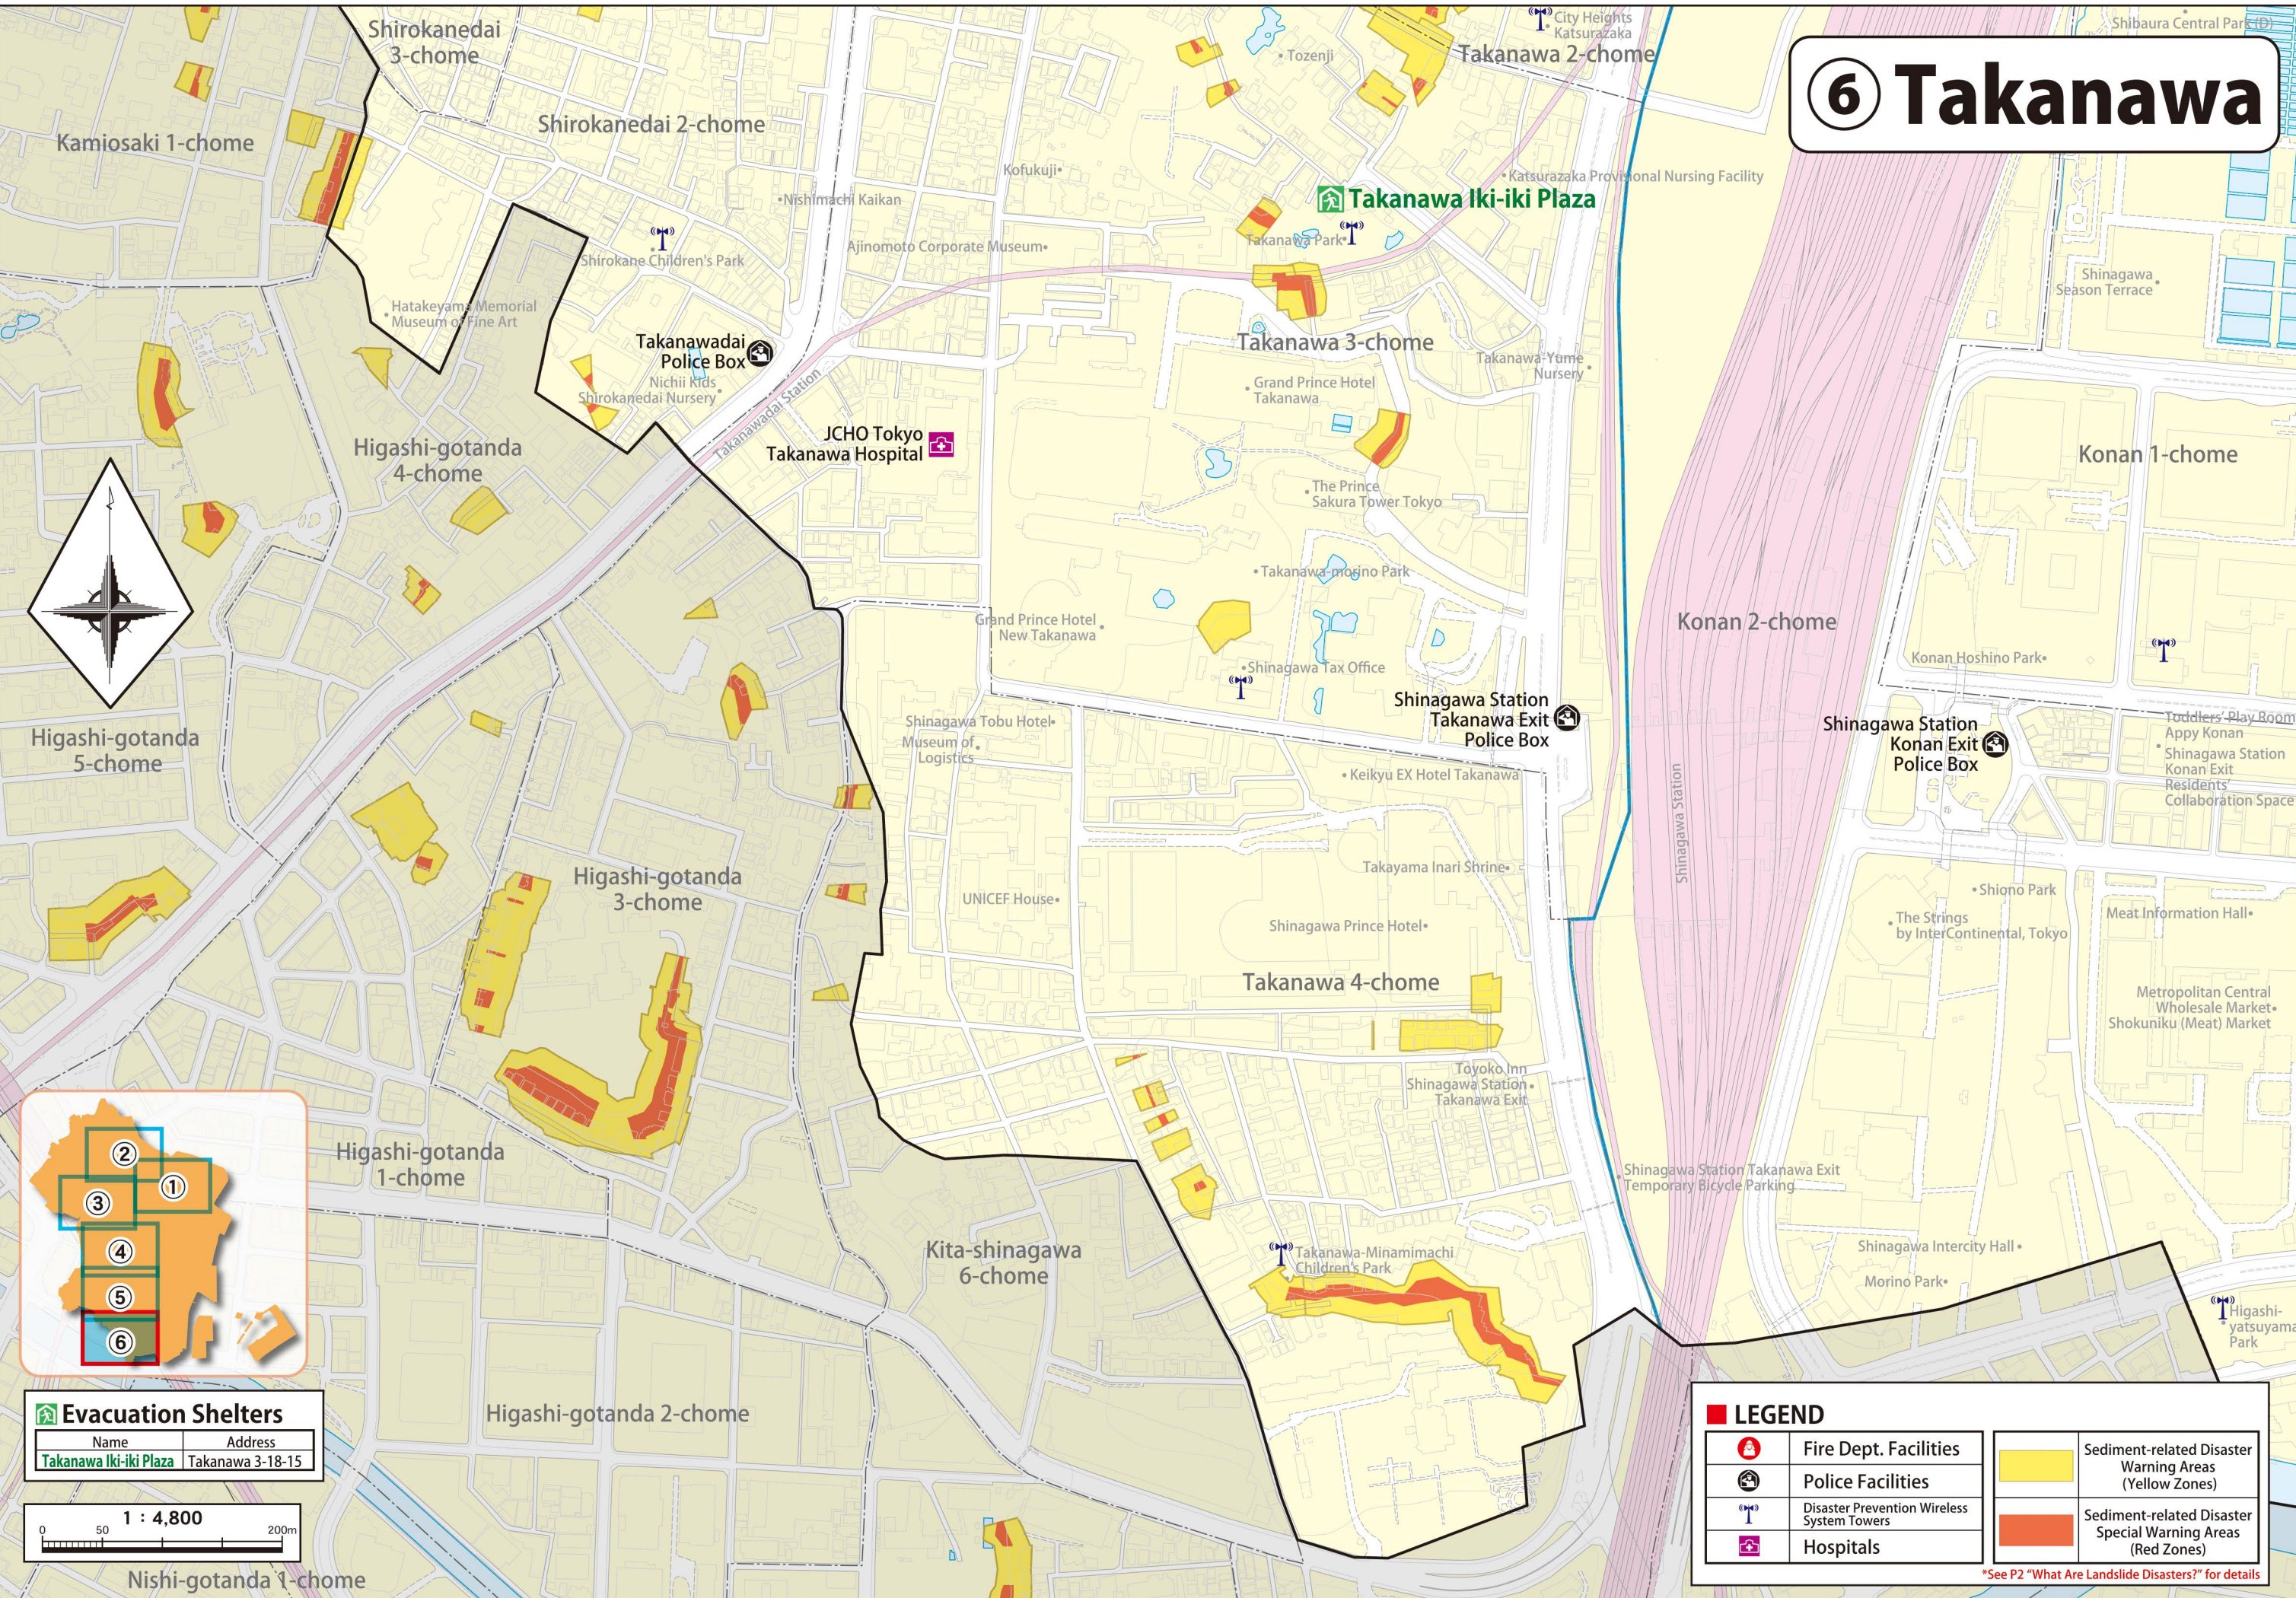

⑥ Takanawa

Evacuation Shelters

Name	Address
Takanawa Iki-iki Plaza	Takanawa 3-18-15

LEGEND

	Fire Dept. Facilities		Sediment-related Disaster Warning Areas (Yellow Zones)
	Police Facilities		Sediment-related Disaster Special Warning Areas (Red Zones)
	Disaster Prevention Wireless System Towers		
	Hospitals		

*See P2 "What Are Landslide Disasters?" for details