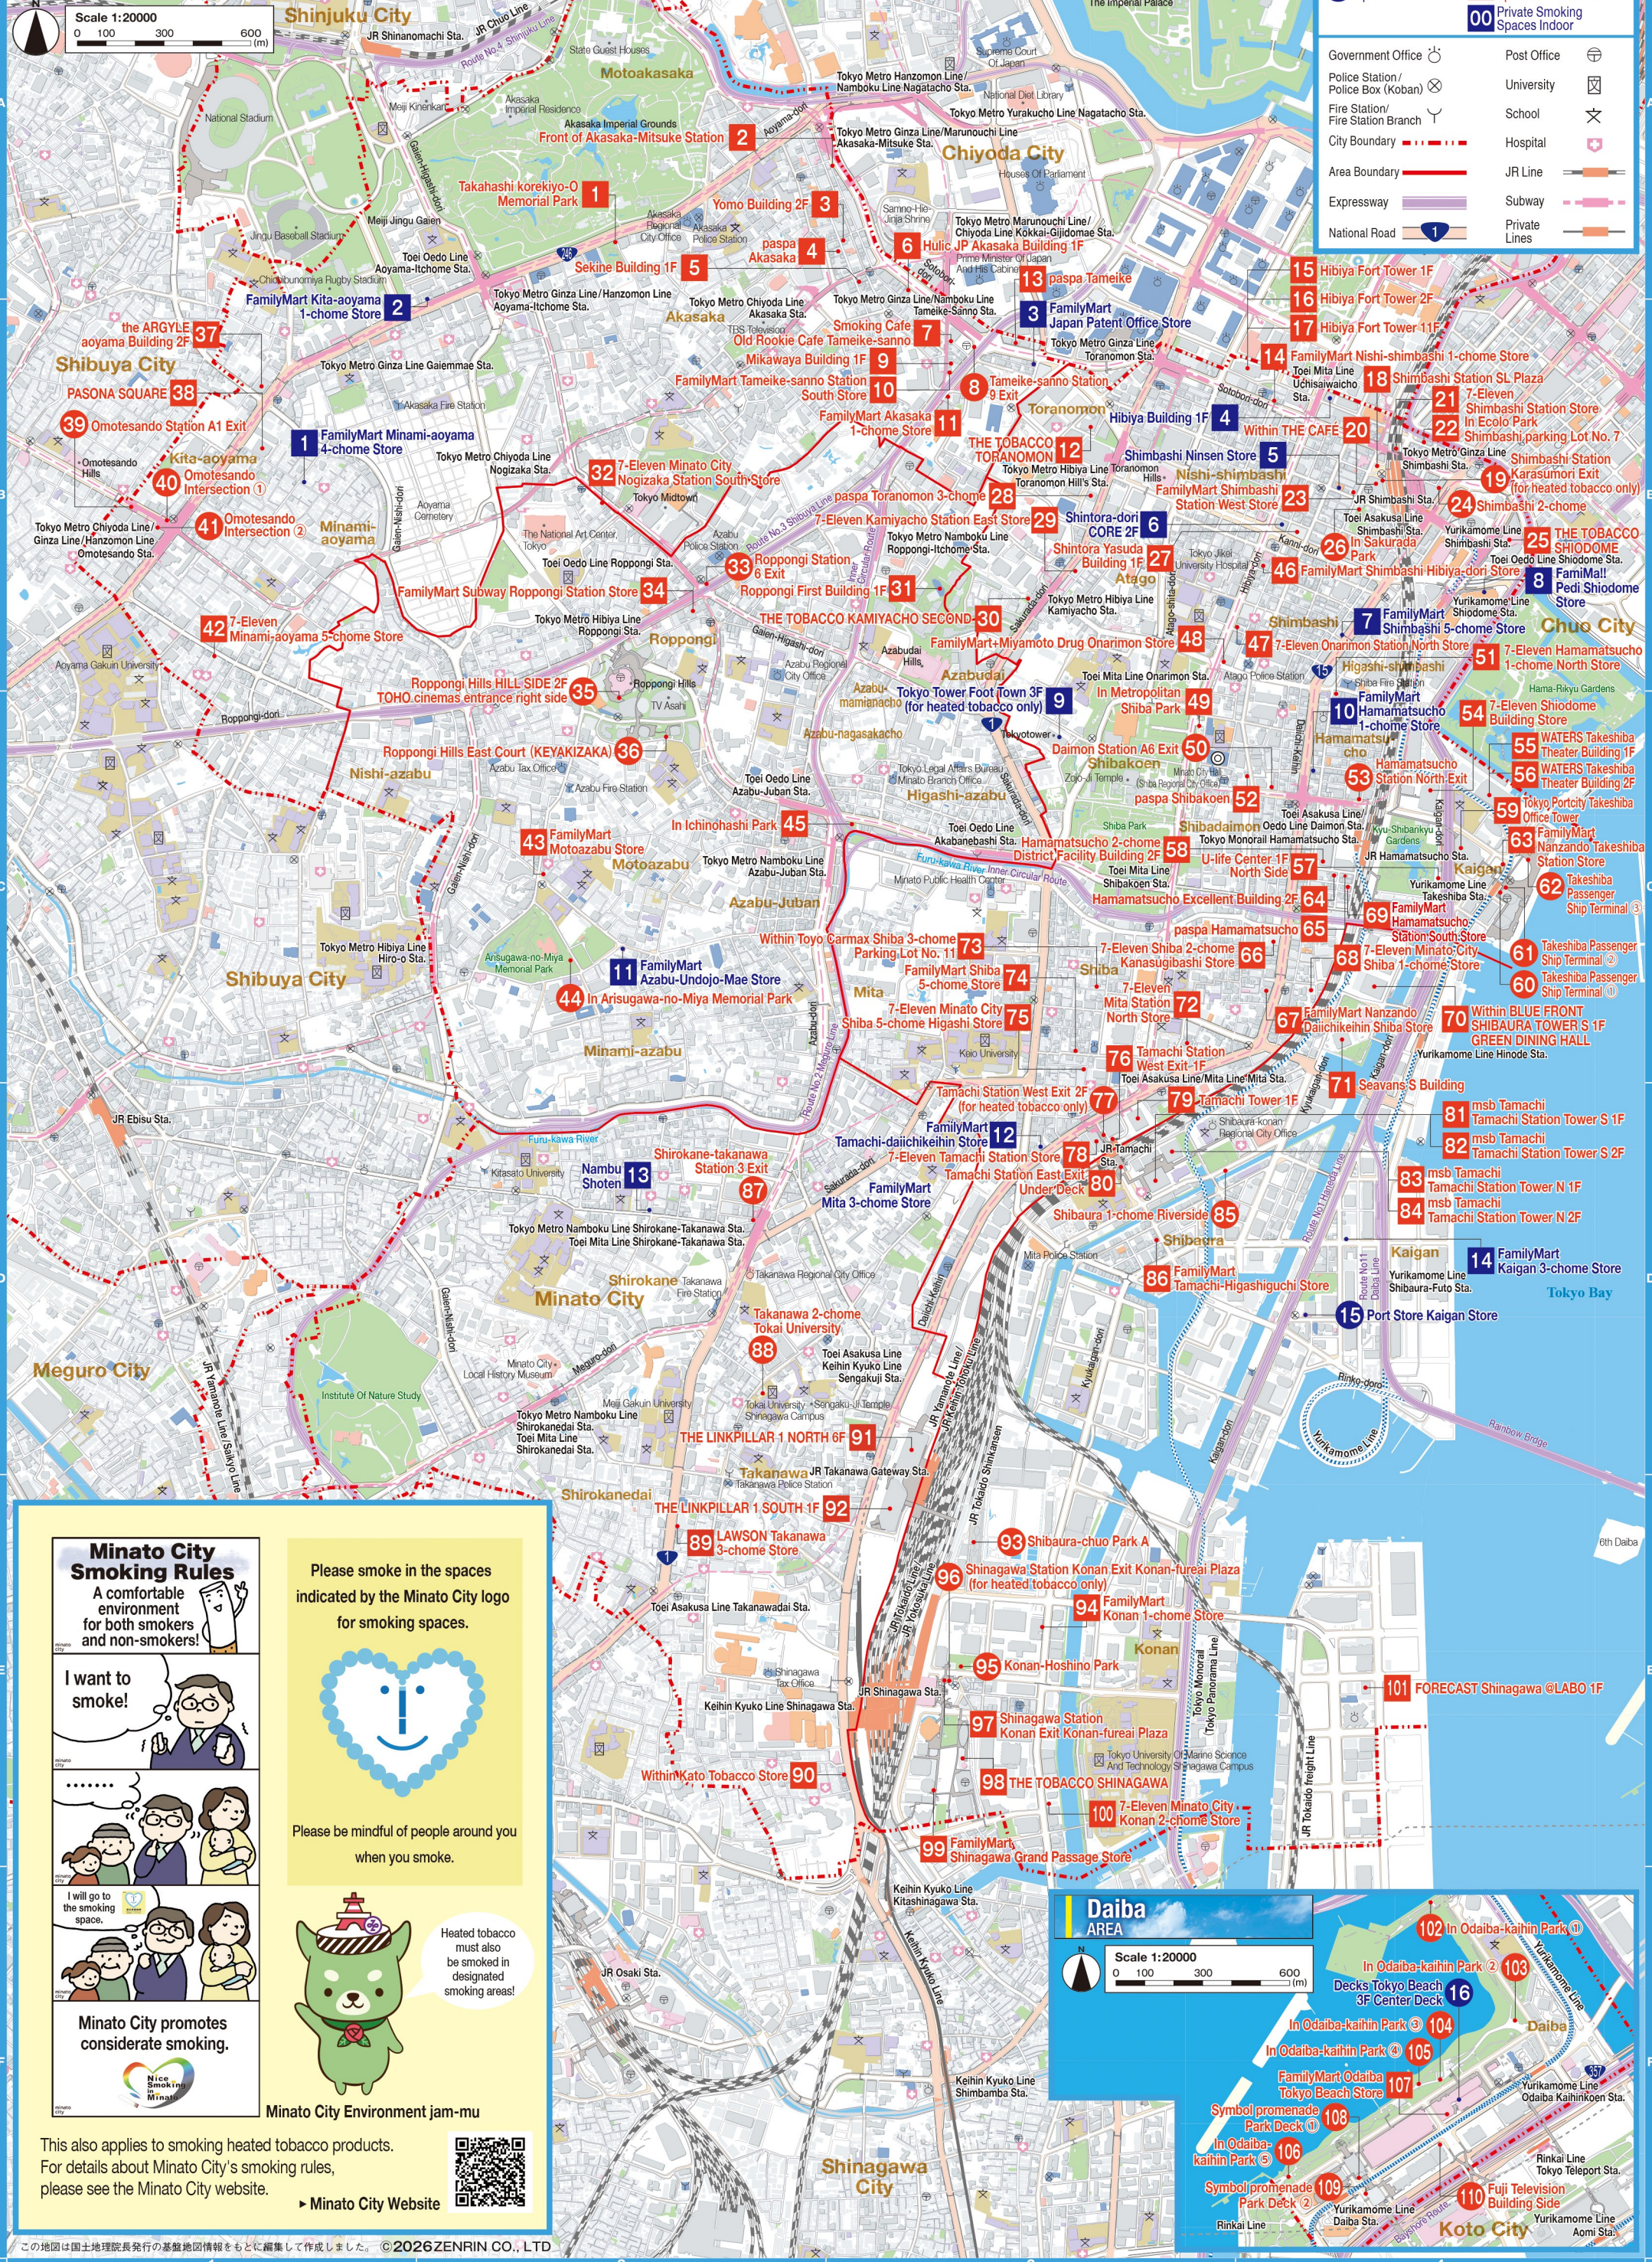

MINATO CITY MAP OF SMOKING SPACES

Scale 1:20000
0 100 300 600 (m)

Map Legend

- | | |
|--------------------------------------|---|
| 00 Designated Smoking Spaces Outdoor | 00 Designated Smoking Spaces Indoor |
| 00 Private Smoking Spaces Outdoor | 00 Designated Smoking Spaces Enclosed Outdoor |
| 00 Private Smoking Spaces Indoor | 00 Private Smoking Spaces Indoor |
-
- | | |
|-----------------------------------|---------------|
| Government Office | Post Office |
| Police Station/Police Box (Koban) | University |
| Fire Station/Fire Station Branch | School |
| City Boundary | Hospital |
| Area Boundary | JR Line |
| Expressway | Subway |
| National Road | Private Lines |