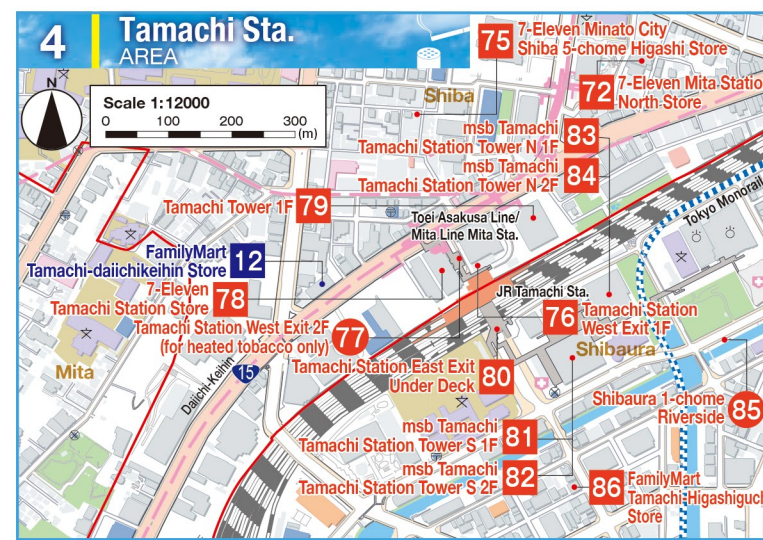

LIST OF DESIGNATED SMOKING SPACES		00 OUTDOOR	00 INDOOR	00 Outdoor Enclosed Space
1	Takahashi Korekiyo-O Memorial Park	A-2	45	In Ichinohashi Park
2	Front of Akasaka-Mitsuke Station	A-3	46	FamilyMart Shimbashi Hibiya-dori Store
3	Yomo Building 2F	A-3	47	7-Eleven Onarimon Station North Store
4	paspa Akasaka	A-3	48	FamilyMart+Miyamoto Drug Onarimon Store
5	Sekine Building 1F	A-3	49	In Metropolitan Shiba Park
6	Hulic JP Akasaka Building 1F	A-3	50	Daimon Station A6 Exit
7	Smoking Cafe Old Rookie Cafe Tameike-sanno Akasaka Urban Hotel Annex B1 2-10-1 Akasaka	B-3	51	7-Eleven Hamamatsucho 1-chome North Store
8	Tameike-sanno Station 9 Exit	B-3	52	paspa Shibakoen
9	Mikaway Building 1F	B-3	53	Hamamatsucho Station North Exit
10	FamilyMart Tameike-sanno Station South Store	B-3	54	7-Eleven Shiodome Building Store
11	FamilyMart Akasaka 1-chome Store	B-3	55	WATERS Takeshiba Theater Building 1F
12	THE TOBACCO TORANOMON	B-3	56	WATERS Takeshiba Theater Building 2F
13	paspa Tameike	B-3	57	U-life Center 1F North Side
14	FamilyMart Nishi-shimbashi 1-chome Store	B-4	58	Hamamatsucho 2-chome District Facility Building 2F
15	Hibiya Fort Tower 1F	B-4	59	Tokyo Portcity Takeshiba Office Tower
16	Hibiya Fort Tower 2F	B-4	60	Takeshiba Passenger Ship Terminal ①
17	Hibiya Fort Tower 11F	B-4	61	Takeshiba Passenger Ship Terminal ②
18	Shimbashi Station SL Plaza	B-4	62	Takeshiba Passenger Ship Terminal ③
19	Shimbashi Station Karasumori Exit (for heated tobacco only)	B-4	63	FamilyMart Nanzando Takeshiba Station Store
20	Within THE CAFÉ	B-4	64	Hamamatsucho Excellent Building 2F
21	7-Eleven Shimbashi Station Store	B-4	65	paspa Hamamatsucho
22	In Ecolo Park Shimbashi parking Lot No. 7	B-4	66	7-Eleven Shiba 2-chome Kanasugibashi Store