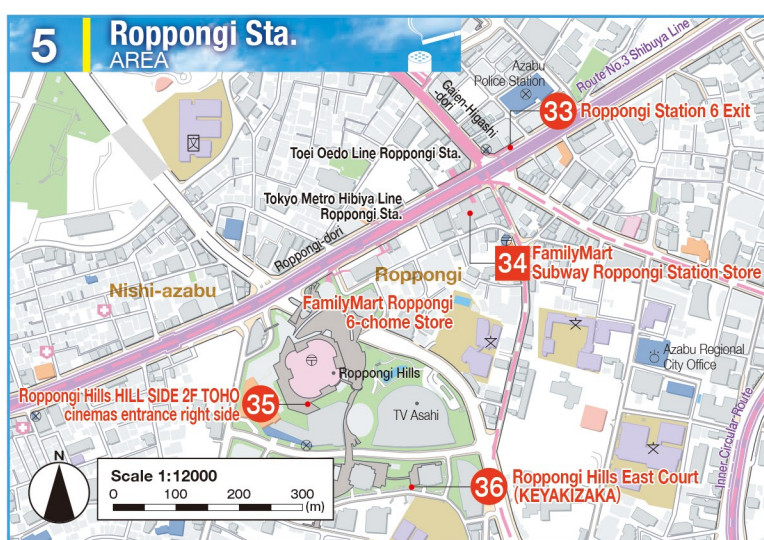

LIST OF DESIGNATED SMOKING SPACES		00 OUTDOOR	00 INDOOR	00 Outdoor Enclosed Space
1	Takahashi Korekiyo-O Memorial Park	A-2	45	In Ichinohashi Park
2	Front of Akasaka-Mitsuke Station	A-3	46	FamilyMart Shimbashi Hibiya-dori Store
3	Yomo Building 2F	A-3	47	7-Eleven Onarimon Station North Store
4	paspa Akasaka	A-3	48	FamilyMart+Miyamoto Drug Onarimon Store
5	Sekine Building 1F	A-3	49	In Metropolitan Shiba Park
6	Hulic JP Akasaka Building 1F	A-3	50	Daimon Station A6 Exit
7	Smoking Cafe Old Rookie Cafe Tameike-sanno Akasaka Urban Hotel Annex B1 2-10-1 Akasaka	B-3	51	7-Eleven Hamamatsucho 1-chome North Store
8	Tameike-sanno Station 9 Exit	B-3	52	paspa Shibakoen
9	Mikaway Building 1F	B-3	53	Hamamatsucho Station North Exit
10	FamilyMart Tameike-sanno Station South Store	B-3	54	7-Eleven Shiodome Building Store
11	FamilyMart Akasaka 1-chome Store	B-3	55	WATERS Takeshiba Theater Building 1F
12	THE TOBACCO TORANOMON	B-3	56	WATERS Takeshiba Theater Building 2F
13	paspa Tameike	B-3	57	U-life Center 1F North Side
14	FamilyMart Nishi-shimbashi 1-chome Store	B-4	58	Hamamatsucho 2-chome District Facility Building 2F
15	Hibiya Fort Tower 1F	B-4	59	Tokyo Portcity Takeshiba Office Tower
16	Hibiya Fort Tower 2F	B-4	60	Takeshiba Passenger Ship Terminal ①
17	Hibiya Fort Tower 11F	B-4	61	Takeshiba Passenger Ship Terminal ②
18	Shimbashi Station SL Plaza	B-4	62	Takeshiba Passenger Ship Terminal ③
19	Shimbashi Station Karasumori Exit (for heated tobacco only)	B-4	63	FamilyMart Nanzando Takeshiba Station Store
20	Within THE CAFÉ	B-4	64	Hamamatsucho Excellent Building 2F
21	7-Eleven Shimbashi Station Store	B-4	65	paspa Hamamatsucho
22	In Ecolo Park Shimbashi parking Lot No. 7	B-4	66	7-Eleven Shiba 2-chome Kanasugibashi Store