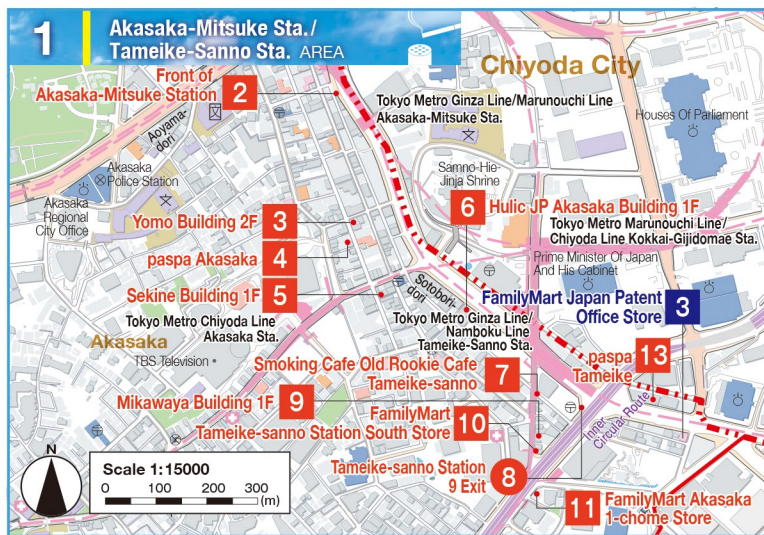

LIST OF DESIGNATED SMOKING SPACES		00 OUTDOOR	00 INDOOR	00 Outdoor Enclosed Space
1	Takahashi Korekiyo-O Memorial Park	A-2	45	In Ichinohashi Park
2	Front of Akasaka-Mitsuke Station	A-3	46	FamilyMart Shimbashi Hibiya-dori Store
3	Yomo Building 2F	A-3	47	7-Eleven Onarimon Station North Store
4	paspa Akasaka	A-3	48	FamilyMart+Miyamoto Drug Onarimon Store
5	Sekine Building 1F	A-3	49	In Metropolitan Shiba Park
6	Hulic JP Akasaka Building 1F	A-3	50	Daimon Station A6 Exit
7	Smoking Cafe Old Rookie Cafe Tameike-sanno Akasaka Urban Hotel Annex B1 2-10-1 Akasaka	B-3	51	7-Eleven Hamamatsucho 1-chome North Store
8	Tameike-sanno Station 9 Exit	B-3	52	paspa Shibakoen
9	Mikaway Building 1F	B-3	53	Hamamatsucho Station North Exit
10	FamilyMart Tameike-sanno Station South Store	B-3	54	7-Eleven Shiodome Building Store
11	FamilyMart Akasaka 1-chome Store	B-3	55	WATERS Takeshiba Theater Building 1F
12	THE TOBACCO TORANOMON	B-3	56	WATERS Takeshiba Theater Building 2F
13	paspa Tameike	B-3	57	U-life Center 1F North Side
14	FamilyMart Nishi-shimbashi 1-chome Store	B-4	58	Hamamatsucho 2-chome District Facility Building 2F
15	Hibiya Fort Tower 1F	B-4	59	Tokyo Portcity Takeshiba Office Tower
16	Hibiya Fort Tower 2F	B-4	60	Takeshiba Passenger Ship Terminal ①
17	Hibiya Fort Tower 11F	B-4	61	Takeshiba Passenger Ship Terminal ②
18	Shimbashi Station SL Plaza	B-4	62	Takeshiba Passenger Ship Terminal ③
19	Shimbashi Station Karasumori Exit (for heated tobacco only)	B-4	63	FamilyMart Nanzando Takeshiba Station Store
20	Within THE CAFÉ	B-4	64	Hamamatsucho Excellent Building 2F
21	7-Eleven Shimbashi Station Store	B-4	65	paspa Hamamatsucho
22	In Ecolo Park Shimbashi parking Lot No. 7	B-4	66	7-Eleven Shiba 2-chome Kanasugibashi Store