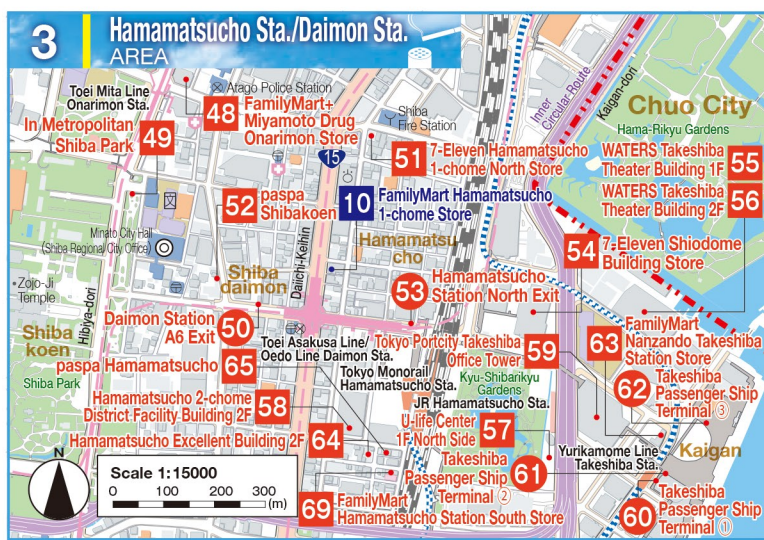

LIST OF DESIGNATED SMOKING SPACES		00 OUTDOOR	00 INDOOR	00 Outdoor Enclosed Space
1	Takahashi Korekiyo-O Memorial Park	A-2	45	In Ichinohashi Park
2	Front of Akasaka-Mitsuke Station	A-3	46	FamilyMart Shimbashi Hibiya-dori Store
3	Yomo Building 2F	A-3	47	7-Eleven Onarimon Station North Store
4	paspa Akasaka	A-3	48	FamilyMart+Miyamoto Drug Onarimon Store
5	Sekine Building 1F	A-3	49	In Metropolitan Shiba Park
6	Hulic JP Akasaka Building 1F	A-3	50	Daimon Station A6 Exit
7	Smoking Cafe Old Rookie Cafe Tameike-sanno Akasaka Urban Hotel Annex B1 2-10-1 Akasaka	B-3	51	7-Eleven Hamamatsucho 1-chome North Store
8	Tameike-sanno Station 9 Exit	B-3	52	paspa Shibakoen
9	Mikaway Building 1F	B-3	53	Hamamatsucho Station North Exit
10	FamilyMart Tameike-sanno Station South Store	B-3	54	7-Eleven Shiodome Building Store
11	FamilyMart Akasaka 1-chome Store	B-3	55	WATERS Takeshiba Theater Building 1F
12	THE TOBACCO TORANOMON	B-3	56	WATERS Takeshiba Theater Building 2F
13	paspa Tameike	B-3	57	U-life Center 1F North Side
14	FamilyMart Nishi-shimbashi 1-chome Store	B-4	58	Hamamatsucho 2-chome District Facility Building 2F
15	Hibiya Fort Tower 1F	B-4	59	Tokyo Portcity Takeshiba Office Tower
16	Hibiya Fort Tower 2F	B-4	60	Takeshiba Passenger Ship Terminal ①
17	Hibiya Fort Tower 11F	B-4	61	Takeshiba Passenger Ship Terminal ②
18	Shimbashi Station SL Plaza	B-4	62	Takeshiba Passenger Ship Terminal ③
19	Shimbashi Station Karasumori Exit (for heated tobacco only)	B-4	63	FamilyMart Nanzando Takeshiba Station Store
20	Within THE CAFÉ	B-4	64	Hamamatsucho Excellent Building 2F
21	7-Eleven Shimbashi Station Store	B-4	65	paspa Hamamatsucho
22	In Ecolo Park Shimbashi parking Lot No. 7	B-4	66	7-Eleven Shiba 2-chome Kanasugibashi Store