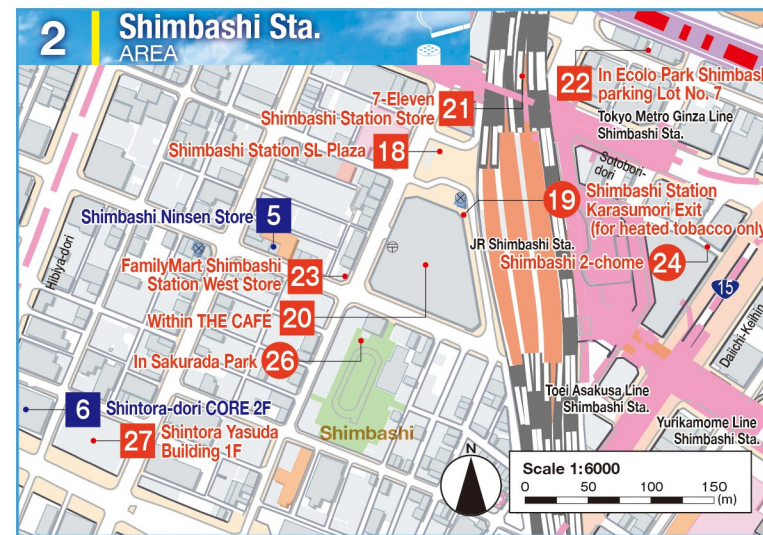

LIST OF DESIGNATED SMOKING SPACES		00 OUTDOOR	00 INDOOR	00 Outdoor Enclosed Space
1	Takahashi Korekiyo-O Memorial Park	A-2	45	In Ichinohashi Park
2	Front of Akasaka-Mitsuke Station	A-3	46	FamilyMart Shimbashi Hibiya-dori Store
3	Yomo Building 2F	A-3	47	7-Eleven Onarimon Station North Store
4	paspa Akasaka	A-3	48	FamilyMart+Miyamoto Drug Onarimon Store
5	Sekine Building 1F	A-3	49	In Metropolitan Shiba Park
6	Hulic JP Akasaka Building 1F	A-3	50	Daimon Station A6 Exit
7	Smoking Cafe Old Rookie Cafe Tameike-sanno Akasaka Urban Hotel Annex B1 2-10-1 Akasaka	B-3	51	7-Eleven Hamamatsucho 1-chome North Store
8	Tameike-sanno Station 9 Exit	B-3	52	paspa Shibakoen
9	Mikaway Building 1F	B-3	53	Hamamatsucho Station North Exit
10	FamilyMart Tameike-sanno Station South Store	B-3	54	7-Eleven Shiodome Building Store
11	FamilyMart Akasaka 1-chome Store	B-3	55	WATERS Takeshiba Theater Building 1F
12	THE TOBACCO TORANOMON	B-3	56	WATERS Takeshiba Theater Building 2F
13	paspa Tameike	B-3	57	U-life Center 1F North Side
14	FamilyMart Nishi-shimbashi 1-chome Store	B-4	58	Hamamatsucho 2-chome District Facility Building 2F
15	Hibiya Fort Tower 1F	B-4	59	Tokyo Portcity Takeshiba Office Tower
16	Hibiya Fort Tower 2F	B-4	60	Takeshiba Passenger Ship Terminal ①
17	Hibiya Fort Tower 11F	B-4	61	Takeshiba Passenger Ship Terminal ②
18	Shimbashi Station SL Plaza	B-4	62	Takeshiba Passenger Ship Terminal ③
19	Shimbashi Station Karasumori Exit (for heated tobacco only)	B-4	63	FamilyMart Nanzando Takeshiba Station Store
20	Within THE CAFÉ	B-4	64	Hamamatsucho Excellent Building 2F
21	7-Eleven Shimbashi Station Store	B-4	65	paspa Hamamatsucho
22	In Ecolo Park Shimbashi parking Lot No. 7	B-4	66	7-Eleven Shiba 2-chome Kanasugibashi Store