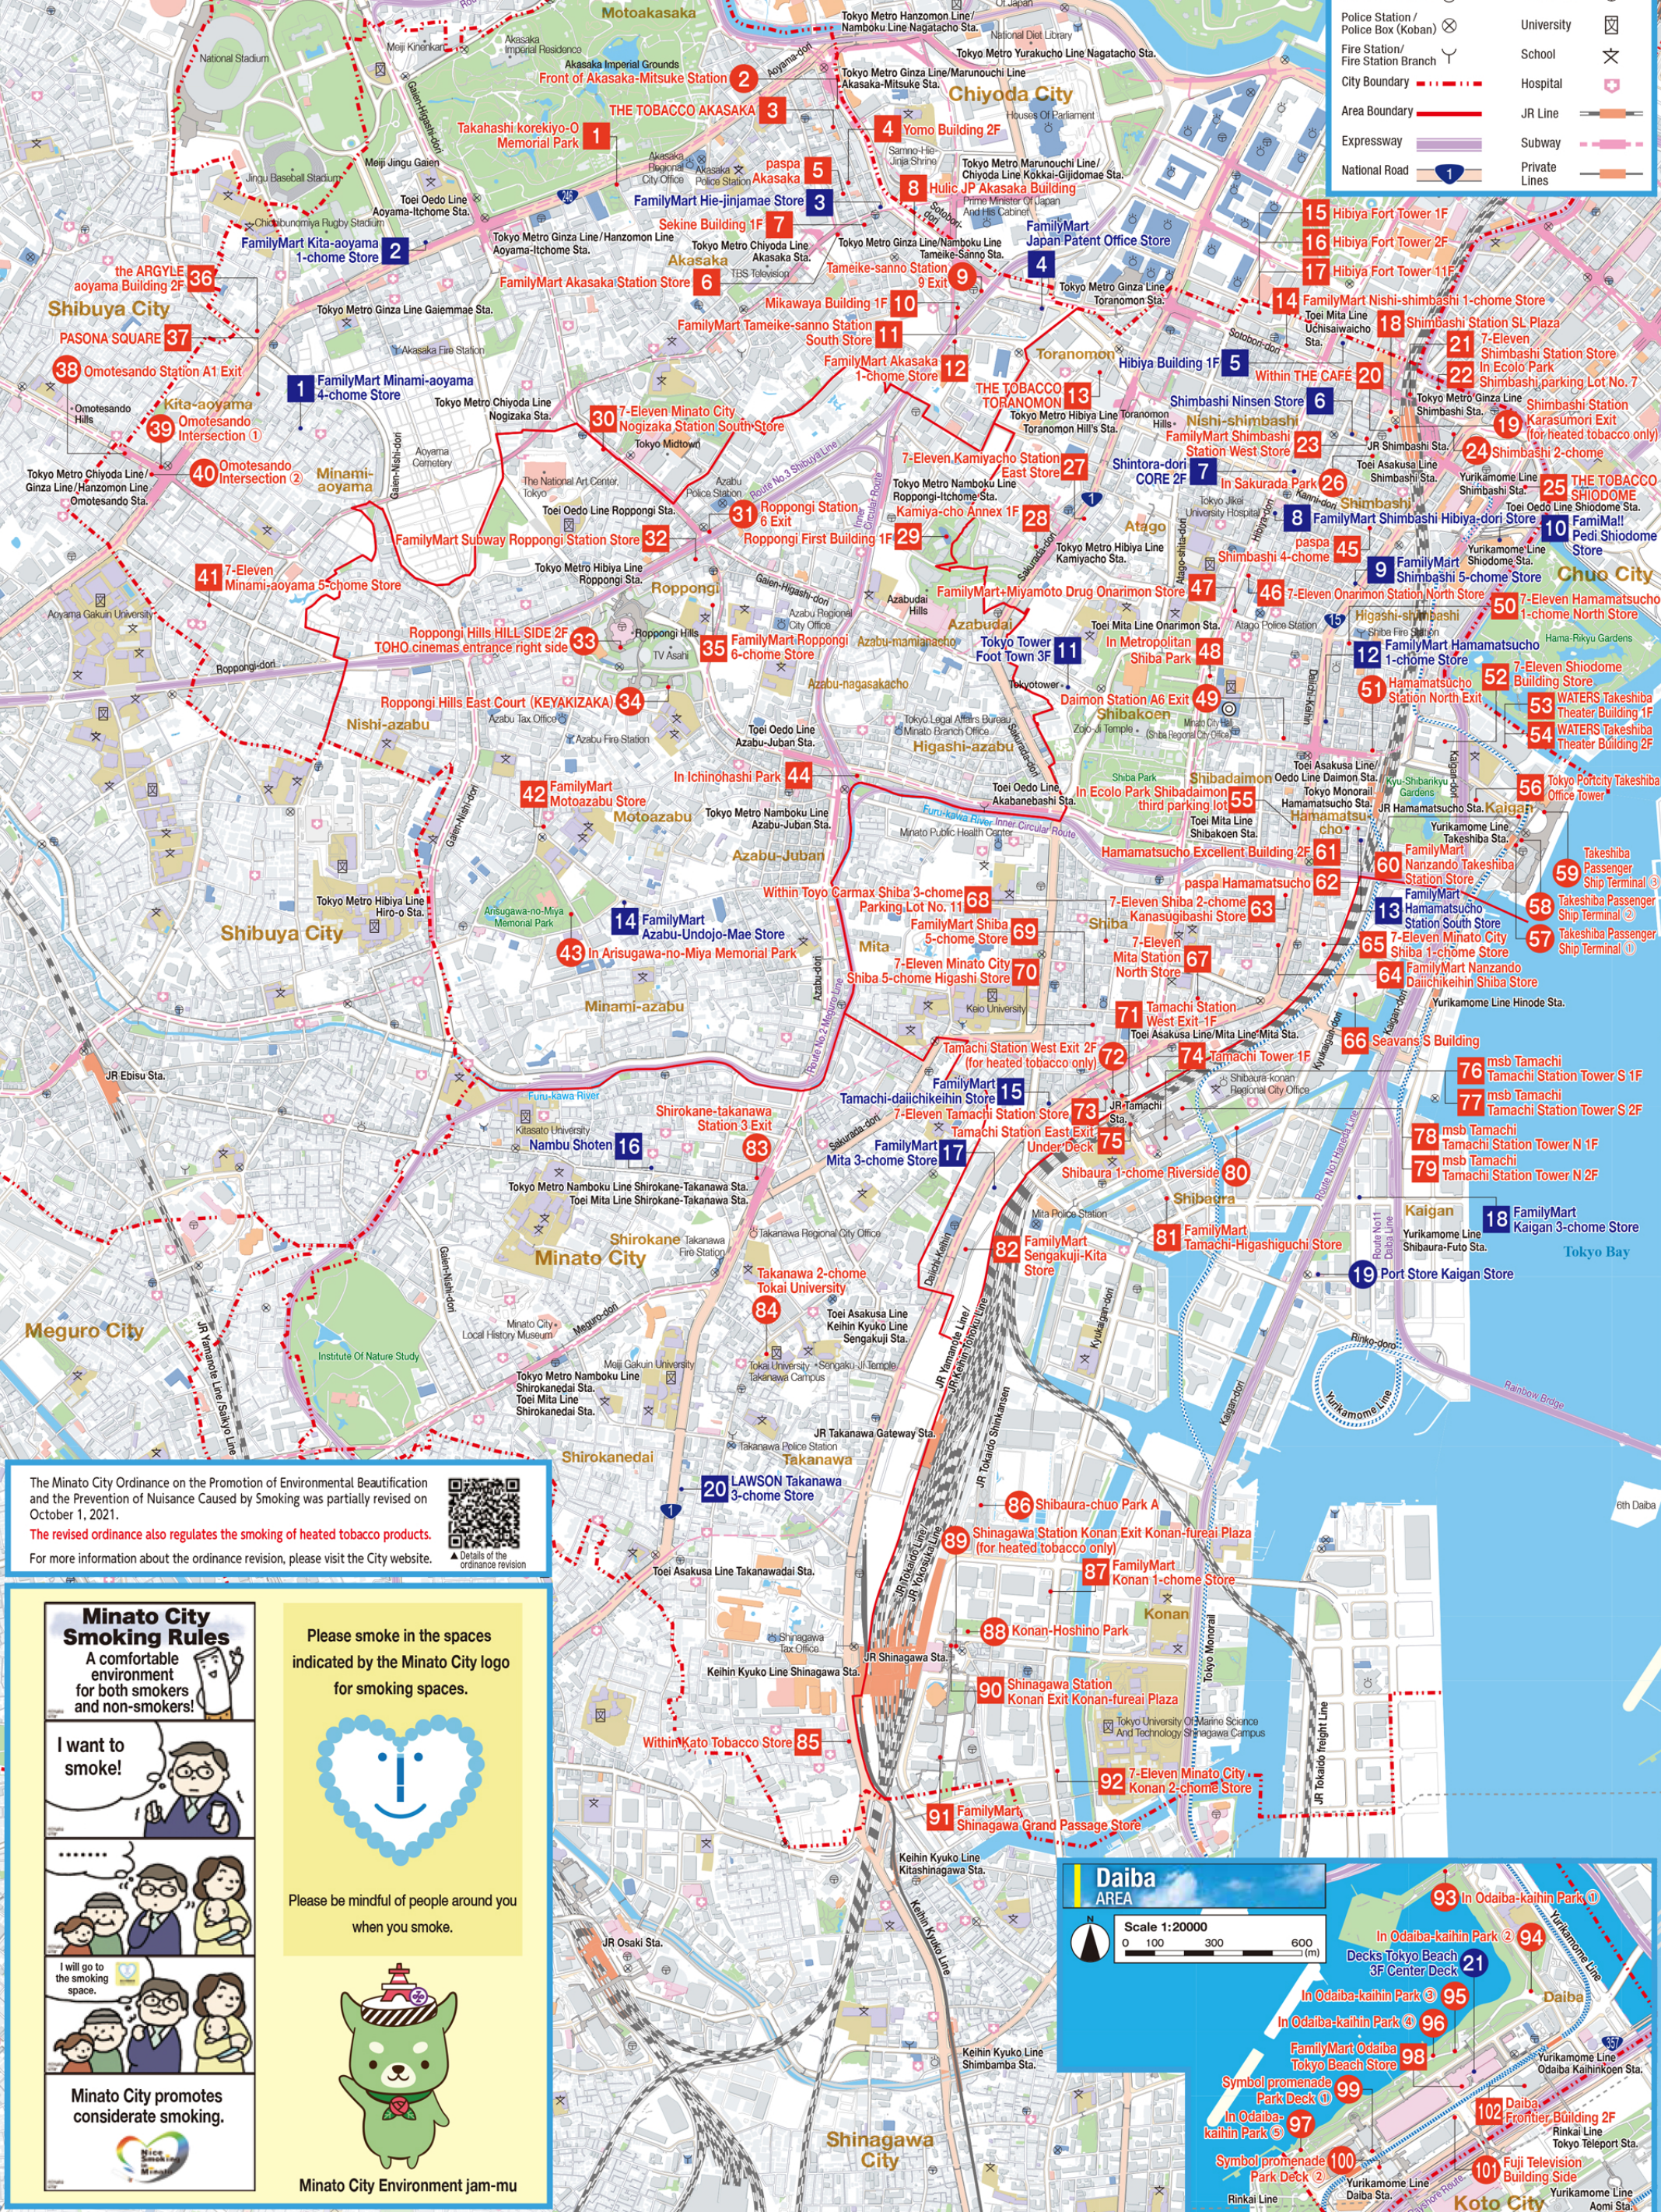

MINATO CITY MAP OF SMOKING SPACES

Scale 1:20000
0 100 300 600 (m)

Map Legend

- | | |
|--------------------------------------|---|
| 00 Designated Smoking Spaces Outdoor | 00 Designated Smoking Spaces Indoor |
| 00 Private Smoking Spaces Outdoor | 00 Designated Smoking Spaces Enclosed Outdoor |
| 00 Private Smoking Spaces Indoor | 00 Private Smoking Spaces Indoor |
-
- | | |
|-------------------------------------|---------------|
| Government Office | Post Office |
| Police Station / Police Box (Koban) | University |
| Fire Station / Fire Station Branch | School |
| City Boundary | Hospital |
| Area Boundary | JR Line |
| Expressway | Subway |
| National Road | Private Lines |