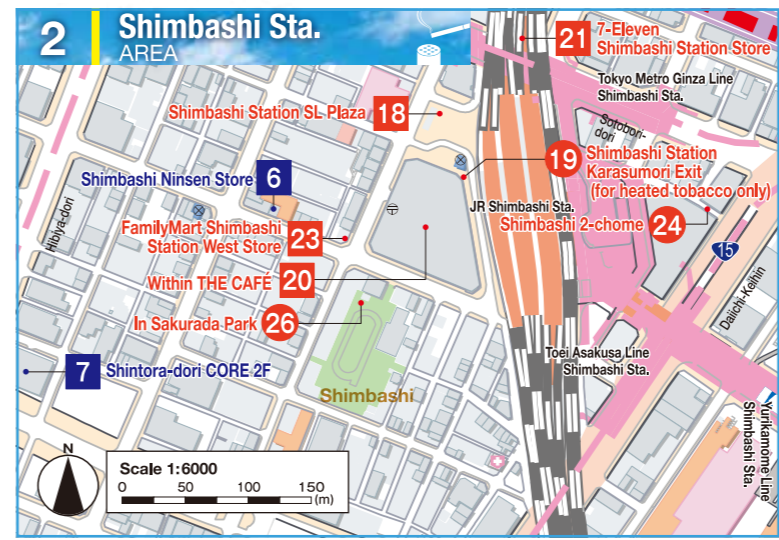

LIST OF DESIGNATED SMOKING SPACES		00 OUTDOOR	00 INDOOR	00 Outdoor Enclosed Space
● are smoking spaces designated by Minato City to prevent smoking from inconveniencing others and to promote environmental beautification within the city.				
1	Takahashi Korekiyo-O Memorial Park	A-2	52	7-Eleven Shiodome Building Store
2	Front of Akasaka-Mitsuke Station	A-3	53	WATERS Takeshiba Theater Building 1F
3	THE TOBACCO AKASAKA	A-3	54	WATERS Takeshiba Theater Building 2F
4	Yomo Building 2F	A-3	55	In Ecolo Park Shibadaimon third parking lot
5	paspa Akasaka	A-3	56	Tokyo Portcity Takeshiba Office Tower
6	FamilyMart Akasaka Station Store	A-3	57	Takeshiba Passenger Ship Terminal ①
7	Sekine Building 1F	A-3	58	Takeshiba Passenger Ship Terminal ②
8	Hulic JP Akasaka Building	A-3	59	Takeshiba Passenger Ship Terminal ③
9	Tameike-sanno Station 9 Exit	B-3	60	FamilyMart Nanzando Takeshiba Station Store
10	Mikawayu Building 1F	B-3	61	Hamamatsucho Excellent Building 2F
11	FamilyMart Tameike-sanno Station South Store	B-3	62	paspa Hamamatsucho
12	FamilyMart Akasaka 1-chome Store	B-3	63	7-Eleven Shiba 2-chome Kanasugibashi Store
13	THE TOBACCO TORANOMON	B-3	64	FamilyMart Nanzando Daiichikeihin Shiba Store
14	FamilyMart Nishi-shimbashi 1-chome Store	B-4	65	7-Eleven Minato City Shiba 1-chome Store
15	Hibiya Fort Tower 1F	B-4	66	Seavans S Building
16	Hibiya Fort Tower 2F	B-4	67	7-Eleven Mita Station North Store
17	Hibiya Fort Tower 11F	B-4	68	Within Toyo Carmax Shiba 3-chome Parking Lot No. 11
18	Shimbashi Station SL Plaza	B-4	69	FamilyMart Shiba 5-chome Store
19	Shimbashi Station Karasumori Exit (for heated tobacco only)	B-4	70	7-Eleven Minato City Shiba 5-chome Higashi Store
20	Within THE CAFE	B-4	71	Tamachi Station West Exit 1F
21	New Shimbashi Station Store	B-4	72	Tamachi Station West Exit 2F (for heated tobacco only)
22	In Ecolo Park Shimbashi parking Lot No. 7	B-4	73	7-Eleven Tamachi Station Store
23	FamilyMart Shimbashi Station West Store	B-4	74	Tamachi Tower 1F
24	Shimbashi 2-chome	B-4	75	Tamachi Station East Exit Under Deck
25	THE TOBACCO SHIODOME	B-4	76	msb Tamachi Tamachi Station Tower S 1F
26	In Sakurada Park	B-4	77	msb Tamachi Tamachi Station Tower S 2F
27	7-Eleven Kamiyacho Station East Store	B-3	78	msb Tamachi Tamachi Station Tower N 1F
28	Kamiya-cho Annex 1F	B-3	79	msb Tamachi Tamachi Station Tower N 2F
29	Roppongi First Building 1F	B-3	80	Shibaura 1-chome Riverside
30	7-Eleven Minato City Nogizaka Station South Store	B-2	81	FamilyMart Tamachi-Higashiguchi Store
31	Roppongi Station 6 Exit	B-2	82	FamilyMart Sengakuji-Kita Store
32	FamilyMart Subway Roppongi Station Store	B-2	83	Century Mita Building 1F 3-11-34 Mita
33	Roppongi Hills HILL SIDE 2F TOHO cinemas entrance right side	C-2	84	Shirokane-takanawa Station 3 Exit
34	Roppongi Hills East Court (KEYAZIKAZAKA)	C-2	85	Takanawa 2-chome Tokai University
35	FamilyMart Roppongi 6-chome Store	B-2	86	Within Kato Tobacco Store
36	the ARGYLE aoyama Building 2F	B-1	87	Shibaura-chuo Park A
37	PASONA SQUARE	B-1	88	FamilyMart Konan 1-chome Store
38	Omotetsando Station A1 Exit	B-1	89	A-PLACE Shinagawa East 1F 1-7-18 Konan
39	Omotetsando Intersection ①	B-1	90	Konan-Hoshino Park
40	Omotetsando Intersection ②	B-1	91	Shinagawa Station Konan Exit Konan-fureai Plaza
41	7-Eleven Minami-aoyama 5-chome Store	B-1	92	Shinagawa Station Konan Exit Konan-fureai Plaza
42	FamilyMart Motoazabu Store	C-2	93	Shinagawa Station Konan Exit Konan-fureai Plaza
43	In Arisugawa-no-Miya Memorial Park	C-2	94	FamilyMart Shinagawa Grand Passage Store
44	In Ichinohashi Park	C-3	95	7-Eleven Minato City Konan 2-chome Store
45	paspa Shimbashi 4-chome	B-4	96	Kedaya Shinagawa Building 1F 2-12-27 Konan
46	7-Eleven Onarimon Station North Store	B-4	97	In Odaiba-kaihin Park ①
47	FamilyMart + Miyamoto Drug Onarimon Store	B-3	98	In Odaiba-kaihin Park ②
48	In Metropolitan Shiba Park	C-3	99	In Odaiba-kaihin Park ③
49	Daimon Station A6 Exit	C-4	100	In Odaiba-kaihin Park ④
50	7-Eleven Hamamatsucho 1-chome North Store	C-4		In Odaiba-kaihin Park ⑤
51	Hamamatsucho Station North Exit	C-4		FamilyMart Odaiba Tokyo Beach Store
				DECKS Tokyo Beach 1F 1-6-1 Daiba
				FamilyMart Odaiba Store
				DECKS Tokyo Beach 3F Center Deck
				DECKS Tokyo Beach 1-6-1 Daiba