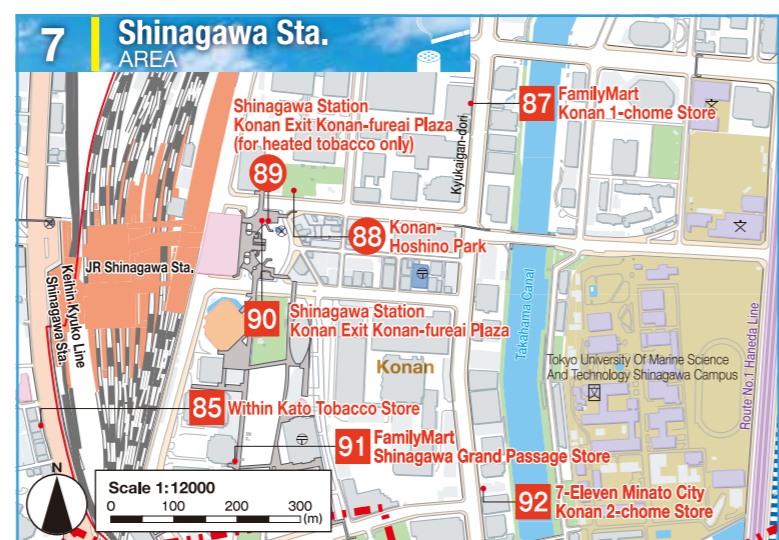

LIST OF DESIGNATED SMOKING SPACES		00 OUTDOOR	00 INDOOR	00 Outdoor Enclosed Space
● are smoking spaces designated by Minato City to prevent smoking from inconveniencing others and to promote environmental beautification within the city.				
1	Takahashi Korekiyo-O Memorial Park	A-2	52	7-Eleven Shiodome Building Store
2	Front of Akasaka-Mitsuke Station	A-3	53	WATERS Takeshiba Theater Building 1F
3	THE TOBACCO AKASAKA	A-3	54	WATERS Takeshiba Theater Building 2F
4	Yomo Building 2F	A-3	55	In Ecolo Park Shibadaimon third parking lot
5	paspa Akasaka	A-3	56	Tokyo Portcity Takeshiba Office Tower
6	FamilyMart Akasaka Station Store	A-3	57	Takeshiba Passenger Ship Terminal ①
7	Sekine Building 1F	A-3	58	Takeshiba Passenger Ship Terminal ②
8	Hulic JP Akasaka Building	A-3	59	Takeshiba Passenger Ship Terminal ③
9	Tameike-sanno Station 9 Exit	B-3	60	FamilyMart Nanzando Takeshiba Station Store
10	Mikawayu Building 1F	B-3	61	Hamamatsucho Excellent Building 2F
11	FamilyMart Tameike-sanno Station South Store	B-3	62	paspa Hamamatsucho
12	FamilyMart Akasaka 1-chome Store	B-3	63	7-Eleven Shiba 2-chome Kanasugibashi Store
13	THE TOBACCO TORANOMON	B-3	64	FamilyMart Nanzando Daiichikeihin Shiba Store
14	FamilyMart Nishi-shimbashi 1-chome Store	B-4	65	7-Eleven Minato City Shiba 1-chome Store
15	Hibiya Fort Tower 1F	B-4	66	Seavans S Building
16	Hibiya Fort Tower 2F	B-4	67	7-Eleven Mita Station North Store
17	Hibiya Fort Tower 11F	B-4	68	Within Toyo Carmax Shiba 3-chome Parking Lot No. 11
18	Shimbashi Station SL Plaza	B-4	69	FamilyMart Shiba 5-chome Store
19	Shimbashi Station Karasumori Exit (for heated tobacco only)	B-4	70	7-Eleven Minato City Shiba 5-chome Higashi Store
20	Within THE CAFE	B-4	71	Tamachi Station West Exit 1F
21	New Shimbashi Station Store	B-4	72	Tamachi Station West Exit 2F (for heated tobacco only)
22	In Ecolo Park Shimbashi parking Lot No. 7	B-4	73	7-Eleven Tamachi Station Store
23	FamilyMart Shimbashi Station West Store	B-4	74	Tamachi Tower 1F
24	Shimbashi 2-chome	B-4	75	Tamachi Station East Exit Under Deck
25	THE TOBACCO SHIODOME	B-4	76	msb Tamachi Tamachi Station Tower S 1F
26	In Sakurada Park	B-4	77	msb Tamachi Tamachi Station Tower S 2F
27	7-Eleven Kamiyacho Station East Store	B-3	78	msb Tamachi Tamachi Station Tower N 1F
28	Kamiya-cho Annex 1F	B-3	79	msb Tamachi Tamachi Station Tower N 2F
29	Roppongi First Building 1F	B-3	80	Shibaura 1-chome Riverside
30	7-Eleven Minato City Nogizaka Station South Store	B-2	81	FamilyMart Tamachi-Higashiguchi Store
31	Roppongi Station 6 Exit	B-2	82	FamilyMart Sengakuji-Kita Store
32	FamilyMart Subway Roppongi Station Store	B-2	83	Century Mita Building 1F 3-11-34 Mita
33	Roppongi Hills HILL SIDE 2F TOHO cinemas entrance right side	C-2	84	Shirokane-takanawa Station 3 Exit
34	Roppongi Hills East Court (KEYAZIKAZAKA)	C-2	85	Takanawa 2-chome Tokai University
35	FamilyMart Roppongi 6-chome Store	B-2	86	Within Kato Tobacco Store
36	the ARGYLE aoyama Building 2F	B-1	87	Shibaura-chuo Park A
37	PASONA SQUARE	B-1	88	FamilyMart Konan 1-chome Store
38	Omotetsando Station A1 Exit	B-1	89	A-PLACE Shinagawa East 1F 1-7-18 Konan
39	Omotetsando Intersection ①	B-1	90	Konan-Hoshino Park
40	Omotetsando Intersection ②	B-1	91	Shinagawa Station Konan Exit Konan-fureai Plaza
41	7-Eleven Minami-aoyama 5-chome Store	B-1	92	Shinagawa Station Konan Exit Konan-fureai Plaza
42	FamilyMart Motoazabu Store	C-2	93	Shinagawa Station Konan Exit Konan-fureai Plaza
43	In Arisugawa-no-Miya Memorial Park	C-2	94	FamilyMart Shinagawa Grand Passage Store
44	In Ichinohashi Park	C-3	95	7-Eleven Minato City Konan 2-chome Store
45	paspa Shimbashi 4-chome	B-4	96	Kedaya Shinagawa Building 1F 2-12-27 Konan
46	7-Eleven Onarimon Station North Store	B-4	97	In Odaiba-kaihin Park ①
47	FamilyMart + Miyamoto Drug Onarimon Store	B-3	98	In Odaiba-kaihin Park ②
48	In Metropolitan Shiba Park	C-3	99	In Odaiba-kaihin Park ③
49	Daimon Station A6 Exit	C-4	100	In Odaiba-kaihin Park ④
50	7-Eleven Hamamatsucho 1-chome North Store	C-4		In Odaiba-kaihin Park ⑤
51	Hamamatsucho Station North Exit	C-4		FamilyMart Odaiba Tokyo Beach Store
				DECKS Tokyo Beach 1F 1-6-1 Daiba
				FamilyMart Odaiba Store
				DECKS Tokyo Beach 3F Center Deck
				DECKS Tokyo Beach 1-6-1 Daiba