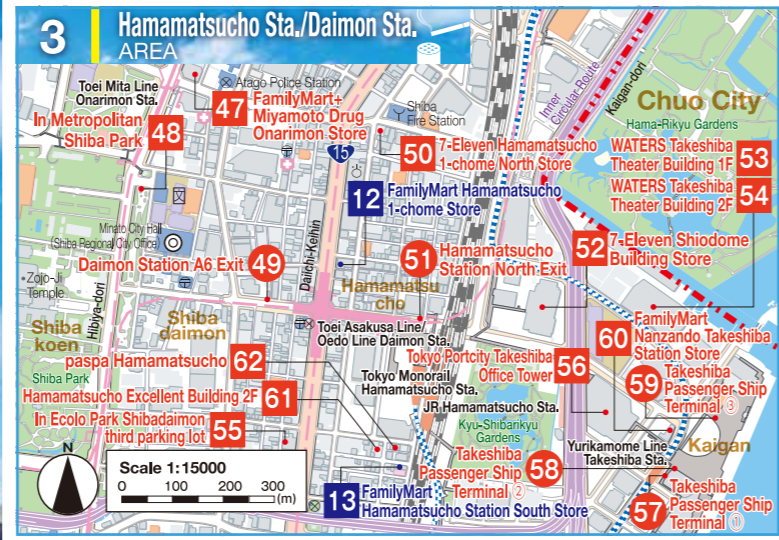

LIST OF DESIGNATED SMOKING SPACES		00 OUTDOOR	00 INDOOR	00 Outdoor Enclosed Space
● are smoking spaces designated by Minato City to prevent smoking from inconveniencing others and to promote environmental beautification within the city.				
1	Takahashi Korekiyo-O Memorial Park	A-2	52	7-Eleven Shiodome Building Store
2	Front of Akasaka-Mitsuke Station	A-3	53	WATERS Takeshiba Theater Building 1F
3	THE TOBACCO AKASAKA	A-3	54	WATERS Takeshiba Theater Building 2F
4	Yomo Building 2F	A-3	55	In Ecolo Park Shibadaimon third parking lot
5	paspa Akasaka	A-3	56	Tokyo Portcity Takeshiba Office Tower
6	FamilyMart Akasaka Station Store	A-3	57	Takeshiba Passenger Ship Terminal ①
7	Sekine Building 1F	A-3	58	Takeshiba Passenger Ship Terminal ②
8	Hulic JP Akasaka Building	A-3	59	Takeshiba Passenger Ship Terminal ③
9	Tameike-sanno Station 9 Exit	B-3	60	FamilyMart Nanzando Takeshiba Station Store
10	Mikawayu Building 1F	B-3	61	Hamamatsucho Excellent Building 2F
11	FamilyMart Tameike-sanno Station South Store	B-3	62	paspa Hamamatsucho
12	FamilyMart Akasaka 1-chome Store	B-3	63	7-Eleven Shiba 2-chome Kanasugibashi Store
13	THE TOBACCO TORANOMON	B-3	64	FamilyMart Nanzando Daiichikeihin Shiba Store
14	FamilyMart Nishi-shimbashi 1-chome Store	B-4	65	7-Eleven Minato City Shiba 1-chome Store
15	Hibiya Fort Tower 1F	B-4	66	Seavans S Building
16	Hibiya Fort Tower 2F	B-4	67	7-Eleven Mita Station North Store
17	Hibiya Fort Tower 11F	B-4	68	Within Toyo Carmax Shiba 3-chome Parking Lot No. 11
18	Shimbashi Station SL Plaza	B-4	69	FamilyMart Shiba 5-chome Store
19	Shimbashi Station Karasumori Exit (for heated tobacco only)	B-4	70	7-Eleven Minato City Shiba 5-chome Higashi Store
20	Within THE CAFE	B-4	71	Tamachi Station West Exit 1F
21	New Shimbashi Station Store	B-4	72	Tamachi Station West Exit 2F (for heated tobacco only)
22	In Ecolo Park Shimbashi parking Lot No. 7	B-4	73	7-Eleven Tamachi Station Store
23	FamilyMart Shimbashi Station West Store	B-4	74	Tamachi Tower 1F
24	Shimbashi 2-chome	B-4	75	Tamachi Station East Exit Under Deck
25	THE TOBACCO SHIODOME	B-4	76	msb Tamachi Tamachi Station Tower S 1F
26	In Sakurada Park	B-4	77	msb Tamachi Tamachi Station Tower S 2F
27	7-Eleven Kamiyacho Station East Store	B-3	78	msb Tamachi Tamachi Station Tower N 1F
28	Kamiya-cho Annex 1F	B-3	79	msb Tamachi Tamachi Station Tower N 2F
29	Roppongi First Building 1F	B-3	80	Shibaura 1-chome Riverside
30	7-Eleven Minato City Nogizaka Station South Store	B-2	81	FamilyMart Tamachi-Higashiguchi Store
31	Roppongi Station 6 Exit	B-2	82	FamilyMart Sengakuji-Kita Store
32	FamilyMart Subway Roppongi Station Store	B-2	83	Century Mita Building 1F 3-11-34 Mita
33	Roppongi Hills HILL SIDE 2F TOHO cinemas entrance right side	C-2	84	Shirokane-takanawa Station 3 Exit
34	Roppongi Hills East Court (KEYAZIKAZAKA)	C-2	85	Takanawa 2-chome Tokai University
35	FamilyMart Roppongi 6-chome Store	B-2	86	Within Kato Tobacco Store
36	the ARGYLE aoyama Building 2F	B-1	87	Shibaura-chuo Park A
37	PASONA SQUARE	B-1	88	FamilyMart Konan 1-chome Store
38	Omotetsando Station A1 Exit	B-1	89	A-PLACE Shinagawa East 1F 1-7-18 Konan
39	Omotetsando Intersection ①	B-1	90	Konan-Hoshino Park
40	Omotetsando Intersection ②	B-1	91	Shinagawa Station Konan Exit Konan-fureai Plaza
41	7-Eleven Minami-aoyama 5-chome Store	B-1	92	Shinagawa Station Konan Exit Konan-fureai Plaza
42	FamilyMart Motoazabu Store	C-2	93	Shinagawa Station Konan Exit Konan-fureai Plaza
43	In Arisugawa-no-Miya Memorial Park	C-2	94	FamilyMart Shinagawa Grand Passage Store
44	In Ichinohashi Park	C-3	95	7-Eleven Minato City Konan 2-chome Store
45	paspa Shimbashi 4-chome	B-4	96	Kedaya Shinagawa Building 1F 2-12-27 Konan
46	7-Eleven Onarimon Station North Store	B-4	97	In Odaiba-kaihin Park ①
47	FamilyMart + Miyamoto Drug Onarimon Store	B-3	98	In Odaiba-kaihin Park ②
48	In Metropolitan Shiba Park	C-3	99	In Odaiba-kaihin Park ③
49	Daimon Station A6 Exit	C-4	100	In Odaiba-kaihin Park ④
50	7-Eleven Hamamatsucho 1-chome North Store	C-4		In Odaiba-kaihin Park ⑤
51	Hamamatsucho Station North Exit	C-4		FamilyMart Odaiba Tokyo Beach Store
				DECKS Tokyo Beach 1F 1-6-1 Daiba
				FamilyMart Odaiba Store
				DECKS Tokyo Beach 3F Center Deck
				DECKS Tokyo Beach 1-6-1 Daiba