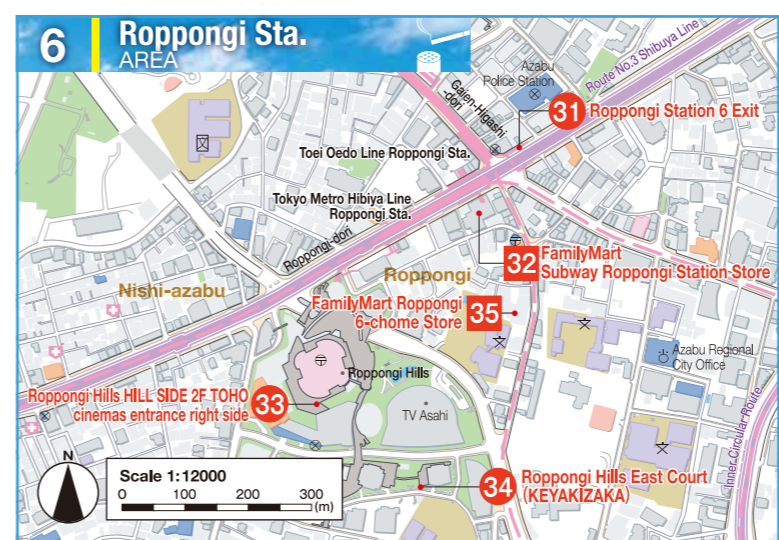

LIST OF DESIGNATED SMOKING SPACES		00 OUTDOOR	00 INDOOR	00 Outdoor Enclosed Space
● are smoking spaces designated by Minato City to prevent smoking from inconveniencing others and to promote environmental beautification within the city.				
1	Takahashi Korekiyo-O Memorial Park	A-2	52	7-Eleven Shiodome Building Store
2	Front of Akasaka-Mitsuke Station	A-3	53	WATERS Takeshiba Theater Building 1F
3	THE TOBACCO AKASAKA	A-3	54	WATERS Takeshiba Theater Building 2F
4	Yomo Building 2F	A-3	55	In Ecolo Park Shibadaimon third parking lot
5	paspa Akasaka	A-3	56	Tokyo Portcity Takeshiba Office Tower
6	FamilyMart Akasaka Station Store	A-3	57	Takeshiba Passenger Ship Terminal ①
7	Sekine Building 1F	A-3	58	Takeshiba Passenger Ship Terminal ②
8	Hulic JP Akasaka Building	A-3	59	Takeshiba Passenger Ship Terminal ③
9	Tameike-sanno Station 9 Exit	B-3	60	FamilyMart Nanzando Takeshiba Station Store
10	Mikawayu Building 1F	B-3	61	Hamamatsucho Excellent Building 2F
11	FamilyMart Tameike-sanno Station South Store	B-3	62	paspa Hamamatsucho
12	FamilyMart Akasaka 1-chome Store	B-3	63	7-Eleven Shiba 2-chome Kanasugibashi Store
13	THE TOBACCO TORANOMON	B-3	64	FamilyMart Nanzando Daiichikeihin Shiba Store
14	FamilyMart Nishi-shimbashi 1-chome Store	B-4	65	7-Eleven Minato City Shiba 1-chome Store
15	Hibiya Fort Tower 1F	B-4	66	Seavans S Building
16	Hibiya Fort Tower 2F	B-4	67	7-Eleven Mita Station North Store
17	Hibiya Fort Tower 11F	B-4	68	Within Toyo Carmax Shiba 3-chome Parking Lot No. 11
18	Shimbashi Station SL Plaza	B-4	69	FamilyMart Shiba 5-chome Store
19	Shimbashi Station Karasumori Exit (for heated tobacco only)	B-4	70	7-Eleven Minato City Shiba 5-chome Higashi Store
20	Within THE CAFE	B-4	71	Tamachi Station West Exit 1F
21	New Shimbashi Station Store	B-4	72	Tamachi Station West Exit 2F (for heated tobacco only)
22	In Ecolo Park Shimbashi parking Lot No. 7	B-4	73	7-Eleven Tamachi Station Store
23	FamilyMart Shimbashi Station West Store	B-4	74	Tamachi Tower 1F
24	Shimbashi 2-chome	B-4	75	Tamachi Station East Exit Under Deck
25	THE TOBACCO SHIODOME	B-4	76	msb Tamachi Tamachi Station Tower S 1F
26	In Sakurada Park	B-4	77	msb Tamachi Tamachi Station Tower S 2F
27	7-Eleven Kamiyacho Station East Store	B-3	78	msb Tamachi Tamachi Station Tower N 1F
28	Kamiya-cho Annex 1F	B-3	79	msb Tamachi Tamachi Station Tower N 2F
29	Roppongi First Building 1F	B-3	80	Shibaura 1-chome Riverside
30	7-Eleven Minato City Nogizaka Station South Store	B-2	81	FamilyMart Tamachi-Higashiguchi Store
31	Roppongi Station 6 Exit	B-2	82	FamilyMart Sengakuji-Kita Store
32	FamilyMart Subway Roppongi Station Store	B-2	83	Century Mita Building 1F 3-11-34 Mita
33	Roppongi Hills HILL SIDE 2F TOHO cinemas entrance right side	C-2	84	Shirokane-takanawa Station 3 Exit
34	Roppongi Hills East Court (KEYAZIKAZAKA)	C-2	85	Takanawa 2-chome Tokai University
35	FamilyMart Roppongi 6-chome Store	B-2	86	Within Kato Tobacco Store
36	the ARGYLE aoyama Building 2F	B-1	87	Shibaura-chuo Park A
37	PASONA SQUARE	B-1	88	FamilyMart Konan 1-chome Store
38	Omotetsando Station A1 Exit	B-1	89	A-PLACE Shinagawa East 1F 1-7-18 Konan
39	Omotetsando Intersection ①	B-1	90	Konan-Hoshino Park
40	Omotetsando Intersection ②	B-1	91	Shinagawa Station Konan Exit Konan-fureai Plaza
41	7-Eleven Minami-aoyama 5-chome Store	B-1	92	Shinagawa Station Konan Exit Konan-fureai Plaza
42	FamilyMart Motoazabu Store	C-2	93	Shinagawa Station Konan Exit Konan-fureai Plaza
43	In Arisugawa-no-Miya Memorial Park	C-2	94	FamilyMart Shinagawa Grand Passage Store
44	In Ichinohashi Park	C-3	95	7-Eleven Minato City Konan 2-chome Store
45	paspa Shimbashi 4-chome	B-4	96	Kedaya Shinagawa Building 1F 2-12-27 Konan
46	7-Eleven Onarimon Station North Store	B-4	97	In Odaiba-kaihin Park ①
47	FamilyMart + Miyamoto Drug Onarimon Store	B-3	98	In Odaiba-kaihin Park ②
48	In Metropolitan Shiba Park	C-3	99	In Odaiba-kaihin Park ③
49	Daimon Station A6 Exit	C-4	100	In Odaiba-kaihin Park ④
50	7-Eleven Hamamatsucho 1-chome North Store	C-4		In Odaiba-kaihin Park ⑤
51	Hamamatsucho Station North Exit	C-4		FamilyMart Odaiba Tokyo Beach Store
				DECKS Tokyo Beach 1F 1-6-1 Daiba
				FamilyMart Odaiba Store
				DECKS Tokyo Beach 3F Center Deck
				DECKS Tokyo Beach 1-6-1 Daiba