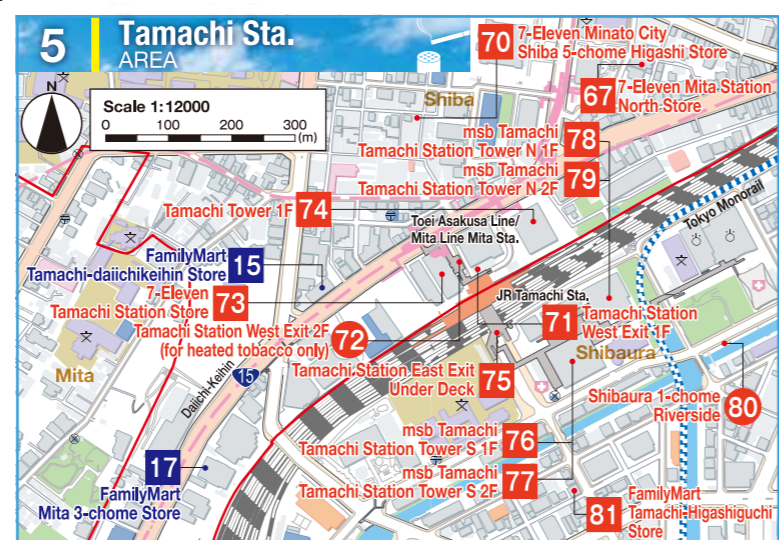

LIST OF DESIGNATED SMOKING SPACES		00 OUTDOOR	00 INDOOR	00 Outdoor Enclosed Space
● are smoking spaces designated by Minato City to prevent smoking from inconveniencing others and to promote environmental beautification within the city.				
1	Takahashi Korekiyo-O Memorial Park	A-2	52	7-Eleven Shiodome Building Store
2	Front of Akasaka-Mitsuke Station	A-3	53	WATERS Takeshiba Theater Building 1F
3	THE TOBACCO AKASAKA	A-3	54	WATERS Takeshiba Theater Building 2F
4	Yomo Building 2F	A-3	55	In Ecolo Park Shibadaimon third parking lot
5	paspa Akasaka	A-3	56	Tokyo Portcity Takeshiba Office Tower
6	FamilyMart Akasaka Station Store	A-3	57	Takeshiba Passenger Ship Terminal ①
7	Sekine Building 1F	A-3	58	Takeshiba Passenger Ship Terminal ②
8	Hulic JP Akasaka Building	A-3	59	Takeshiba Passenger Ship Terminal ③
9	Tameike-sanno Station 9 Exit	B-3	60	FamilyMart Nanzando Takeshiba Station Store
10	Mikawayu Building 1F	B-3	61	Hamamatsucho Excellent Building 2F
11	FamilyMart Tameike-sanno Station South Store	B-3	62	paspa Hamamatsucho
12	FamilyMart Akasaka 1-chome Store	B-3	63	7-Eleven Shiba 2-chome Kanasugibashi Store
13	THE TOBACCO TORANOMON	B-3	64	FamilyMart Nanzando Daiichikeihin Shiba Store
14	FamilyMart Nishi-shimbashi 1-chome Store	B-4	65	7-Eleven Minato City Shiba 1-chome Store
15	Hibiya Fort Tower 1F	B-4	66	Seavans S Building
16	Hibiya Fort Tower 2F	B-4	67	7-Eleven Mita Station North Store
17	Hibiya Fort Tower 11F	B-4	68	Within Toyo Carmax Shiba 3-chome Parking Lot No. 11
18	Shimbashi Station SL Plaza	B-4	69	FamilyMart Shiba 5-chome Store
19	Shimbashi Station Karasumori Exit (for heated tobacco only)	B-4	70	7-Eleven Minato City Shiba 5-chome Higashi Store
20	Within THE CAFE	B-4	71	Tamachi Station West Exit 1F
21	New Shimbashi Station Store	B-4	72	Tamachi Station West Exit 2F (for heated tobacco only)
22	In Ecolo Park Shimbashi parking Lot No. 7	B-4	73	7-Eleven Tamachi Station Store
23	FamilyMart Shimbashi Station West Store	B-4	74	Tamachi Tower 1F
24	Shimbashi 2-chome	B-4	75	Tamachi Station East Exit Under Deck
25	THE TOBACCO SHIODOME	B-4	76	msb Tamachi Tamachi Station Tower S 1F
26	In Sakurada Park	B-4	77	msb Tamachi Tamachi Station Tower S 2F
27	7-Eleven Kamiyacho Station East Store	B-3	78	msb Tamachi Tamachi Station Tower N 1F
28	Kamiya-cho Annex 1F	B-3	79	msb Tamachi Tamachi Station Tower N 2F
29	Roppongi First Building 1F	B-3	80	Shibaura 1-chome Riverside
30	7-Eleven Minato City Nogizaka Station South Store	B-2	81	FamilyMart Tamachi-Higashiguchi Store
31	Roppongi Station 6 Exit	B-2	82	FamilyMart Sengakuji-Kita Store
32	FamilyMart Subway Roppongi Station Store	B-2	83	Century Mita Building 1F 3-11-34 Mita
33	Roppongi Hills HILL SIDE 2F TOHO cinemas entrance right side	C-2	84	Shirokane-takanawa Station 3 Exit
34	Roppongi Hills East Court (KEYAZIKAZAKA)	C-2	85	Takanawa 2-chome Tokai University
35	FamilyMart Roppongi 6-chome Store	B-2	86	Within Kato Tobacco Store
36	the ARGYLE aoyama Building 2F	B-1	87	Shibaura-chuo Park A
37	PASONA SQUARE	B-1	88	FamilyMart Konan 1-chome Store
38	Omotetsando Station A1 Exit	B-1	89	A-PLACE Shinagawa East 1F 1-7-18 Konan
39	Omotetsando Intersection ①	B-1	90	Konan-Hoshino Park
40	Omotetsando Intersection ②	B-1	91	Shinagawa Station Konan Exit Konan-fureai Plaza
41	7-Eleven Minami-aoyama 5-chome Store	B-1	92	Shinagawa Station Konan Exit Konan-fureai Plaza
42	FamilyMart Motoazabu Store	C-2	93	Shinagawa Station Konan Exit Konan-fureai Plaza
43	In Arisugawa-no-Miya Memorial Park	C-2	94	FamilyMart Shinagawa Grand Passage Store
44	In Ichinohashi Park	C-3	95	7-Eleven Minato City Konan 2-chome Store
45	paspa Shimbashi 4-chome	B-4	96	Kedaya Shinagawa Building 1F 2-12-27 Konan
46	7-Eleven Onarimon Station North Store	B-4	97	In Odaiba-kaihin Park ①
47	FamilyMart + Miyamoto Drug Onarimon Store	B-3	98	In Odaiba-kaihin Park ②
48	In Metropolitan Shiba Park	C-3	99	In Odaiba-kaihin Park ③
49	Daimon Station A6 Exit	C-4	100	In Odaiba-kaihin Park ④
50	7-Eleven Hamamatsucho 1-chome North Store	C-4		In Odaiba-kaihin Park ⑤
51	Hamamatsucho Station North Exit	C-4		FamilyMart Odaiba Tokyo Beach Store
				DECKS Tokyo Beach 1F 1-6-1 Daiba
				FamilyMart Odaiba Store
				DECKS Tokyo Beach 3F Center Deck
				DECKS Tokyo Beach 1-6-1 Daiba