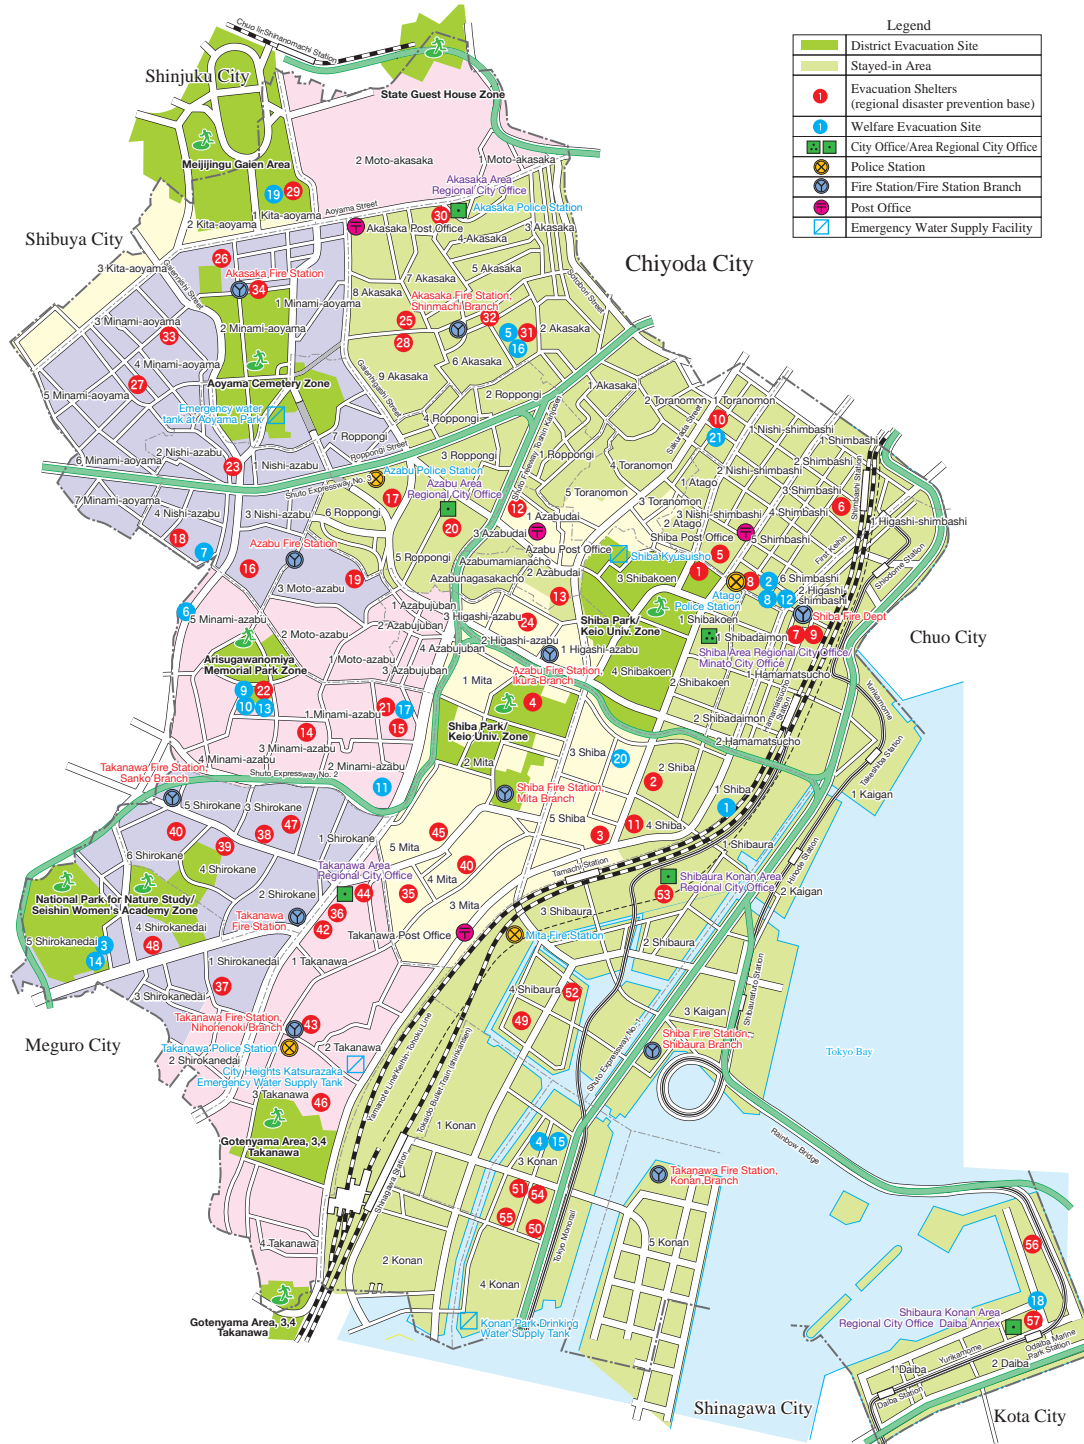

Minato City disaster prevention map

District evacuation site list

Name	Applicable Street (cho) Name
State Guesthouse area	1,2 Moto-akasaka
Meijijingu Gaien district	1,2,3 Kita-aoyama
Aoyama Cemetery area	3 Moto-azabu
	1,2,3,4 Nishi-azabu
Arisugawanomiya Memorial Park area	7 Roppongi
	Part of 1 Azabujuban 1,2,3,4,5,6,7 Minami-aoyama
Shiba Park/Keio Univ. area	Part of 1, all of 2/3/4 Azabujuban
	1,2,3,4,5 Minami-azabu 1,2 Moto-azabu
National Park for Nature Study/Seishin Women's Academy area	5 Toranomon
	3,5 Shiba 3,4 Shibakoen
Gotenyama, 3, 4 Takanawa Area	1 Azabudai
	1,2,3 Higashi-azabu 1,2,3,4,5 Mita
Residual areas	1,2,3,4,5,6 Shirokane
	1,3,4,5 Shirokanedai
	1,2,3,4 Takanawa
	2 Shirokanedai
	1,2,3,4,5,6 Shimbashi
	1,2 Higashi-shimbashi
	1,2,4 Shiba
	1,2 Hamamatsucho
	1,2 Shibadaimon
	1,2 Shibakoen
	1,2,3 Kaigan
	1,2,3,4 Shibaura
1,2,3,4,5 Konan	
1,2 Daiba	
1,2,3,4,5,6 Roppongi	
1,2,3,4,5,6,7,8,9 Akasaka	
2,3 Azabudai	
Azabu-nagasakacho	
Azabu-mamianacho	
1,2 Atago	
1,2,3,4 Toranomon	
1,2,3 Nishi-shimbashi	

Legend

	District Evacuation Site
	Stayed-in Area
1	Evacuation Shelters (regional disaster prevention base)
1	Welfare Evacuation Site
23	City Office/Area Regional City Office
X	Police Station
Y	Fire Station/Fire Station Branch
P	Post Office
W	Emergency Water Supply Facility

Civic Evacuation Site (regional disaster prevention base) List

No.	School
1	Onarimon Elementary School
2	Shiba Elementary school
3	Minato Workers' Welfare Hall
4	Akabane Elementary School
5	Onarimon Junior High School
6	Life-learning Center
7	Eco Plaza
8	Welfare Plaza Sakuragawa
9	Shimmei Kids-to-Teens Hall/ Shimmei Iki-Iki Plaza
10	Toranomon Iki-Iki Plaza
11	Mita Iki-Iki Plaza
12	Azabu Elementary School
13	Former Iigura Elementary School
14	Hommura Elementary School
15	Higashimachi Elementary School
16	Kogal Elementary School
17	Roppongi Junior High School
18	Koryo Junior High School
19	Nanzan Elementary School
20	Azabu Civic Center
21	Minami-azabu Iki-Iki Plaza
22	Azabu Kids-to-Teens Hall Arisu Iki-Iki Plaza
23	Nishi-azabu Iki-Iki Plaza
24	Iigura Iki-Iki Plaza
25	Akasaka Elementary School
26	Aoyama Elementary School
27	Seinan Elementary School
28	Akasaka Junior High School
29	Aoyama Junior High School
30	Akasaka Civic Center
31	San San Akasaka (Akasaka Kids-to-Teens Hall)
32	Akasaka Iki-Iki Plaza
33	Aoyama Iki-Iki Plaza
34	Seinan Iki-Iki Plaza
35	Mita Elementary School
36	Takanawa Civic Center
37	Shirokane Elementary School
38	Sanko Elementary School
39	Shirokane-no-oka Gakuen/Shirokane-no-oka Elementary and Junior High Schools
40	Former Shinno Elementary School
41	Mita Junior High School
42	Takamatsu Junior High School
43	Takanawadai Elementary School
44	Takanawa Kids-to-Teens Hall
45	Toyooka Iki-Iki Plaza
46	Takanawa Iki-Iki Plaza
47	Shirokane Iki-Iki Plaza
48	Shirokanedai Iki-Iki Plaza
49	Shibaura Elementary School
50	Konan Elementary School
51	Konan Junior High School
52	Shibaura Konan Civic Center
53	Minato City Sports Center/ Gender Equality Center
54	Konan Kids-to-Teens Hall
55	Konan Iki-Iki Plaza
56	Odaiba Academy Minato Koyo Elementary/Junior High School
57	Daiba Civic Center

Welfare Evacuation Site List

No.	School
1	Health and Welfare Center for the Disabled
2	Shimbashi Haturatsu Taiyo
3	Shirokanemori
4	Konannosato
5	Onarimon Junior High School
6	San San Akasaka
7	Azabu Keifukuen
8	Bell
9	Shimbashi Sakuranoe
10	Arisunomi Kinoko Minami-azabu
11	Rakuwa Villa Minami-azabu
12	Mita Iki-Iki Plaza
13	Renaissance Azabu
14	Shimbashi Baranoe
15	Rakuwa Villa Sarasa
16	Shirokanemori
17	Konannosato
18	San San Akasaka
19	Minami-azabu
20	Daiba
21	Kita-aoyama
22	Shiba
23	Toranomon

Household disaster prevention notes (prepare this just in case)

Regional Gathering Point	
District Evacuation Site	
Evacuation Shelters (Regional Disaster Prevention Base)