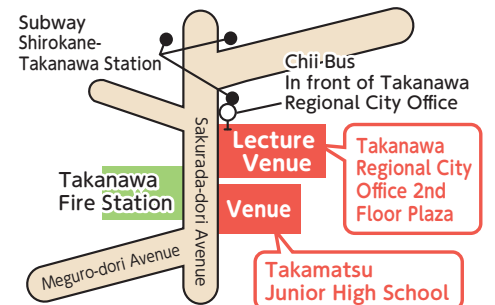

Register
in advance here ↓

VR Disaster Experience Corner

Date **November 10, 2024 (Sunday)**

Time **9:30 a.m. - 11:30 a.m.**

Venue **Takamatsu Junior High School**

- The drill will be held in light rain. In the event of extreme weather, the drill will be canceled without being postponed. If the drill is canceled, we will notify you via the Minato City website and the official X account of the Takanawa Regional City Office.
- No parking at the venue. Please walk to the venue or take public transportation as far as possible.

Address: 1-16-25 Takanawa, Minato City