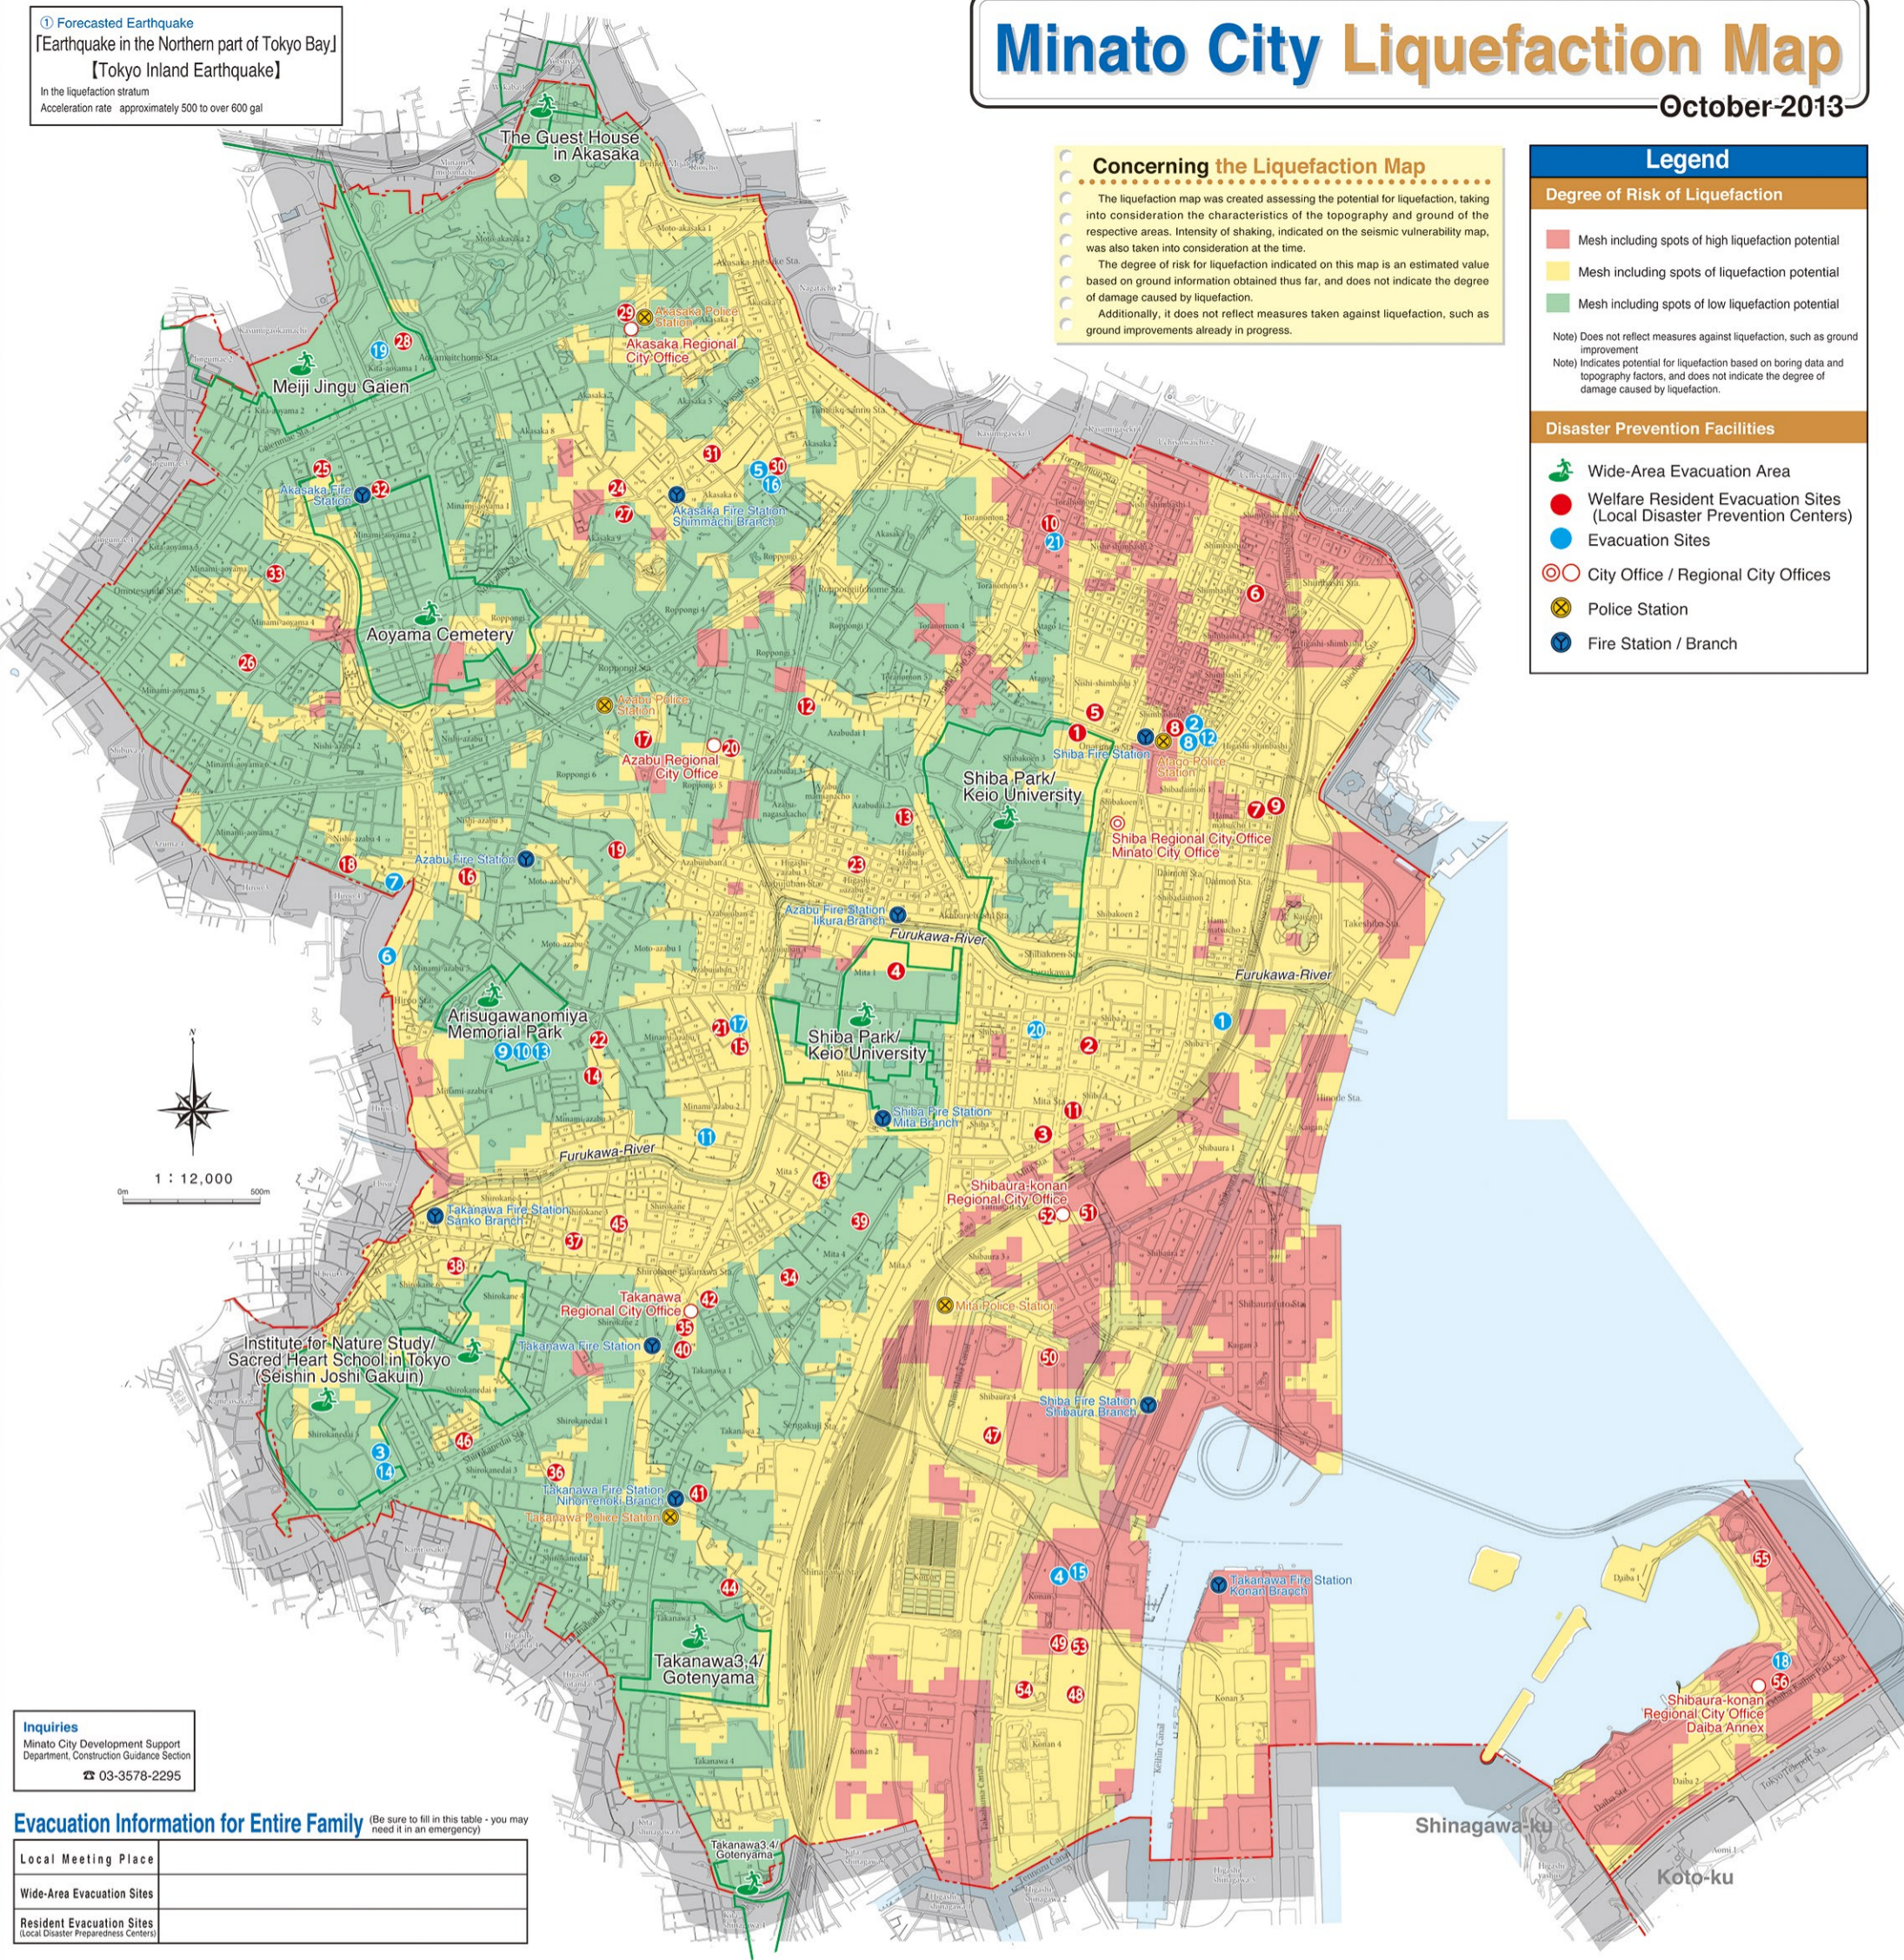

Minato City Liquefaction Map

October-2013

① Forecasted Earthquake
[Earthquake in the Northern part of Tokyo Bay]
[Tokyo Inland Earthquake]
In the liquefaction stratum
Acceleration rate approximately 500 to over 600 gal

Concerning the Liquefaction Map

The liquefaction map was created assessing the potential for liquefaction, taking into consideration the characteristics of the topography and ground of the respective areas. Intensity of shaking, indicated on the seismic vulnerability map, was also taken into consideration at the time.

The degree of risk for liquefaction indicated on this map is an estimated value based on ground information obtained thus far, and does not indicate the degree of damage caused by liquefaction.

Additionally, it does not reflect measures taken against liquefaction, such as ground improvements already in progress.

Legend

Degree of Risk of Liquefaction

- Mesh including spots of high liquefaction potential
- Mesh including spots of liquefaction potential
- Mesh including spots of low liquefaction potential

Disaster Prevention Facilities

- Wide-Area Evacuation Area
- Welfare Resident Evacuation Sites (Local Disaster Prevention Centers)
- Evacuation Sites
- City Office / Regional City Offices
- × Police Station
- Fire Station / Branch

Inquiries
Minato City Development Support
Department, Construction Guidance Section
☎ 03-3578-2295

Evacuation Information for Entire Family

(Be sure to fill in this table - you may need it in an emergency)

Local Meeting Place
Wide-Area Evacuation Sites
Resident Evacuation Sites (Local Disaster Preparedness Centers)