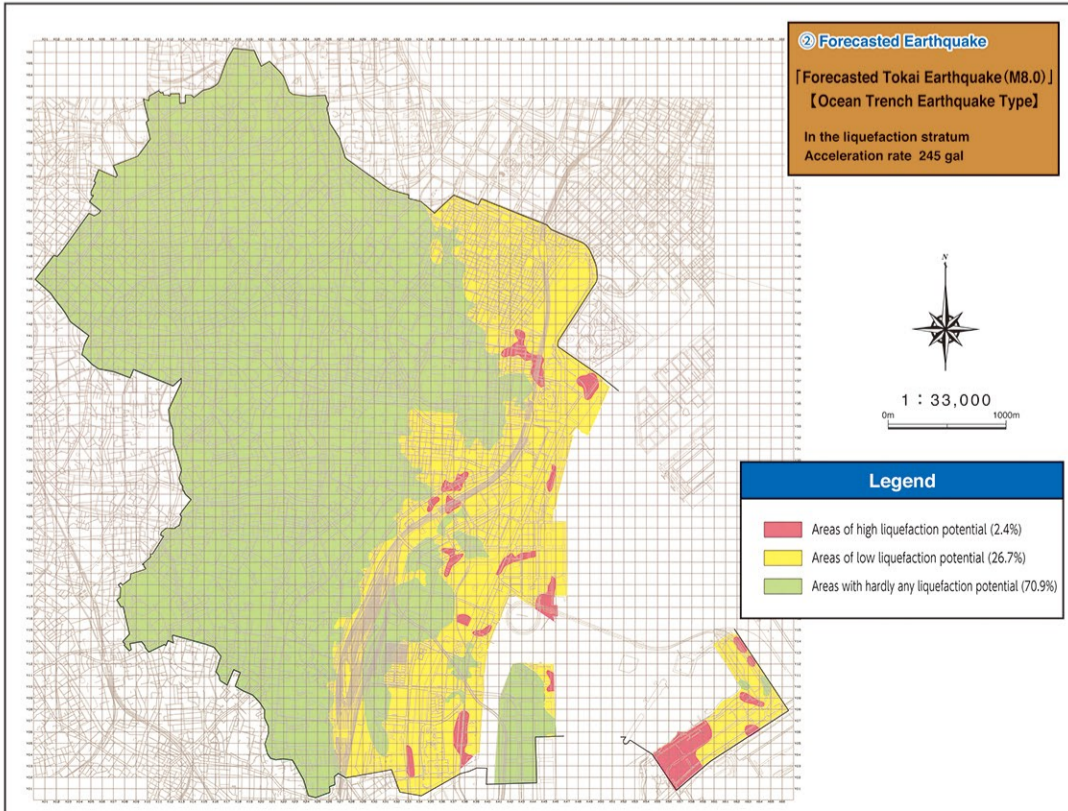

Wide-Area Evacuation Areas / Evacuation Centers

List of Wide-Area Evacuation Areas		List of Resident Evacuation Sites (Local Disaster Preparedness Centers)		List of Welfare Evacuation Sites	
Evacuation Site	Designated for people in these chō, chome and city district	No.	Facilities	No.	Facilities
The Guest House of Akasaka	Moto-akasaka 1,2	1	Onarimon Elementary School	29	Akasaka Civic Center
	Meiji Jingu Gaien	2	Shiba Elementary School	30	Sun-Sun Akasaka (Akasaka Kids-to-Teens Hall)
Aoyama Cemetery	Moto-azabu 3	3	Minato Workers' Welfare Hall	31	Akasaka Iki-iki Plaza
	Nishi-azabu 1,2,3,4	4	Akabane Elementary School	32	Aoyama Iki-iki Plaza
	Roppongi 7	5	Onarimon Junior High School	33	Seinan Iki-iki Plaza
	Azabujuban 1 (part)	6	Lifelong Learning Center	34	Mita Elementary School
Arisugawanomiya Memorial Park	Minami-aoyama 1,2,3,4,5,6,7	7	Eco Plaza	35	Takanawa Civic Center
	Azabujuban 1 (part),2,3,4	8	Welfare Plaza Sakuragawa	36	Shirokane Elementary School
	Minami-azabu 1,2,3,4,5	9	Shimmi Kids-to-Teens Hall	37	Sanko Elementary School
	Moto-azabu 1,2	10	Toranomon Iki-iki Plaza	38	Shinno Elementary School
Shiba Park/Keio University	Toranomon 5	11	Mita Iki-iki Plaza	39	Mita Junior High School
	Shiba 3,5	12	Azabu Elementary School	40	Takamatsui Junior High School
	Shibakoen 3,4	13	Former Iikura Elementary School	41	Takanawadai Elementary School
	Azabudai 1	14	Hommura Elementary School	42	Takanawa Kids-to-Teens Hall
Institute for Nature Study / Sacred Heart School in Tokyo (Seishin Joshi Gakuin)	Higashi-azabu 1,2,3	15	Higashimachi Elementary School	43	Toyooka Iki-iki Plaza
	Shirokanedai 1,3,4,5	16	Kogai Elementary School	44	Takanawa Iki-iki Plaza
	Takanawa 1,2,3,4	17	Roppongi Junior High School	45	Shirokane Iki-iki Plaza
	Shirokanedai 2	18	Koryo Junior High School	46	Shirokanedai Iki-iki Plaza
Takanawa3,4/ Gotenyama	Higashi-shimbashi 1,2	19	Nanzan Elementary School	47	Shibaura Elementary School
	Shiba 1,2,4	20	Azabu Civic Center	48	Konan Elementary School
	Hamamatsucho 1,2	21	Minami-Azabu Iki-iki Plaza	49	Konan Junior High School
	Shiba-daimon 1,2	22	Hommura Iki-iki Plaza	50	Shibaura-Konan Civic Center
Stayed-in Area	Shibakoen 1,2	23	Iikura Iki-iki Plaza	51	Minato City Sports Center
	Kaigan 1,2,3	24	Akasaka Elementary School	52	Gender Equality Center 'Libra'
	Shibaura 1,2,3,4	25	Aoyama Elementary School	53	Konan Kids-to-Teens Hall
	Konan 1,2,3,4,5	26	Seinan Elementary School	54	Konan Iki-iki Plaza
	Daiba 1,2	27	Akasaka Junior High School	55	Osaba Gakuen Kogyo Elementary and Junior High School
	Roppongi 1,2,3,4,5,6	28	Aoyama Junior High School	56	Daiba Civic Center
	Akasaka 1,2,3,4,5,6,7,8,9				
	Azabudai 2,3