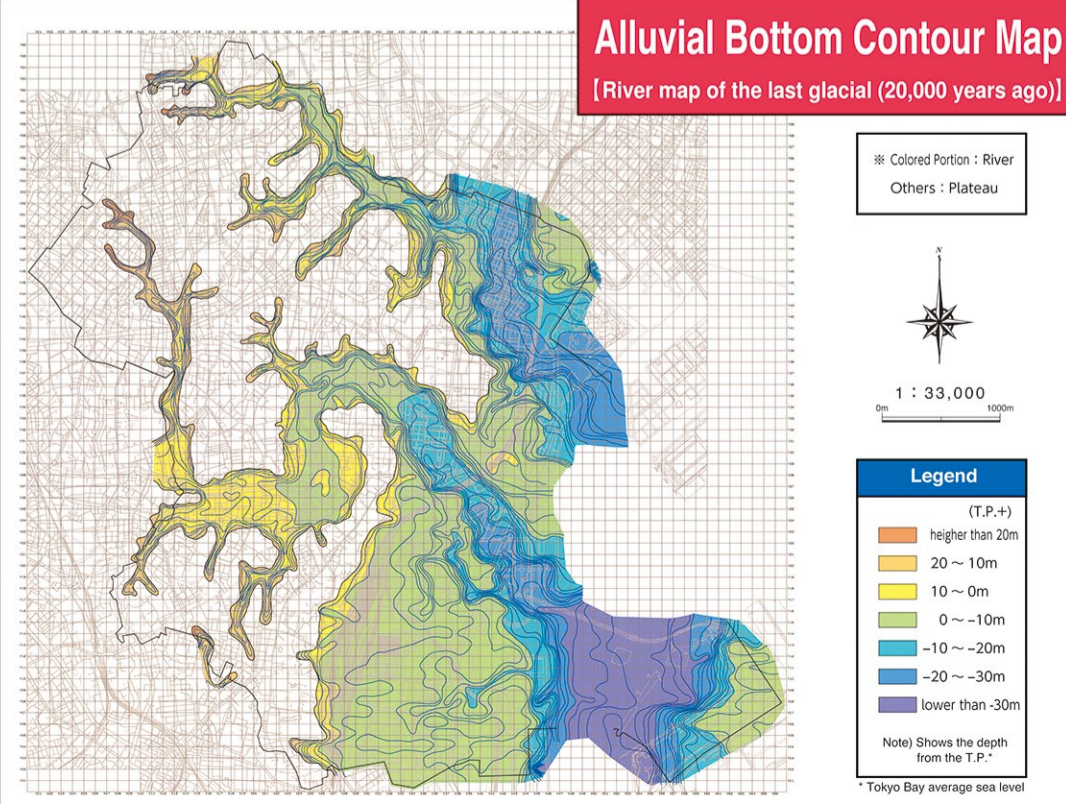

Alluvial Bottom Contour Map

[River map of the last glacial (20,000 years ago)]

※ Colored Portion : River
Others : Plateau

1 : 33,000

Wide-Area Evacuation Areas / Evacuation Centers

List of Wide-Area Evacuation Areas		List of Resident Evacuation Sites (Local Disaster Preparedness Centers)		List of Welfare Evacuation Sites	
Evacuation Site	Designated for people in these cho,home and city district	No.	Facilities	No.	Facilities
The Guest House of Akasaka	Moto-akasaka 1,2	1	Onarimon Elementary School	29	Akasaka Civic Center
Meiji Jingu Gaien	Kita-aoyama 1,2,3 Moto-azabu 3 Nishi-azabu 1,2,3,4 Roppongi 7	2	Shiba Elementary School	30	Sun-Sun Akasaka (Akasaka Kids-to-Teens Hall)
Aoyama Cemetery	Azabujuban 1 (part) Minami-aoyama 1,2,3,4,5,6,7 Azabujuban 1(part),2,3,4 Minami-azabu 1,2,3,4,5	3	Minato Workers' Welfare Hall	31	Nursing Homes
Arisugawanomiya Memorial Park	Moto-azabu 1,2 Toranomon 5 Shiba 3,5 Shibakoen 3,4	4	Akabane Elementary School	32	3 Shirokane-no-Mori
Shiba Park/Keio University	Azabudai 1 Higashi-azabu 1,2,3 Mita 1,2,3,4,5	5	Shimmi Iki-iki Plaza	33	4 Konan-no-Sato
Institute for Nature Study/ Sacred Heart School in Tokyo (Seishin Joshi Gakuin)	Shirokane 1,2,3,4,5,6 Shirokanedai 1,3,4,5	6	Shimmi Iki-iki Plaza	34	5 Sun-Sun Akasaka
Takanawa3,4/ Gotenyama	Takanawa 1,2,3,4 Shirokanedai 2	7	Sanko Elementary School	35	6 Azabu Keifukuen
	Shimbashi 1,2,3,4,5,6 Hamamatsucho 1,2 Shiba-daimon 1,2 Shibakoen 1,2 Kaigan 1,2,3 Shibaura 1,2,3,4 Konan 1,2,3,4,5 Daiba 1,2	8	Shinno Elementary School	36	7 Bell
	Roppongi 1,2,3,4,5,6 Akasaka 1,2,3,4,5,6,7,8,9 Azabudai 2,3 Azabu-nagasakacho Azabu-mamianacho Atago 1,2 Toranomon 1,2,3,4 Nishi-shimbashi 1,2,3	9	Shinno Elementary School	37	8 Shimbashi Sakura-no-Sono
		10	Toronomon Iki-iki Plaza	38	9 Arisu-no-mori Kinoko Minami-azabu
		11	Mita Iki-iki Plaza	39	10 Rakuwa Villa Minami-azabu
		12	Azabu Elementary School	40	Senior Citizens Health Facilities
		13	Former Iikura Elementary School	41	11 Renaissance Azabu
		14	Hommura Elementary School	42	12 Shimbashi Bara-no-Sono
		15	Higashimachi Elementary School	43	13 Rakuwa Villa Sarasa
		16	Kogai Elementary School	44	Senior Citizens' Home Care Services Centers
		17	Roppongi Junior High School	45	14 Shirokane-no-Mori
		18	Koryo Junior High School	46	15 Konan-no-Sato
		19	Nanzan Elementary School	47	16 Sun-Sun Akasaka
		20	Azabu Civic Center	48	17 Minami-azabu
		21	Minami-Azabu Iki-iki Plaza	49	18 Daiba
		22	Hommura Iki-iki Plaza	50	19 Kita-aoyama
		23	Iikura Iki-iki Plaza	51	20 Shiba
		24	Akasaka Elementary School	52	21 Toranomon
		25	Aoyama Elementary School	53	
		26	Seinan Elementary School	54	
		27	Akasaka Junior High School	55	
		28	Aoyama Junior High School	56